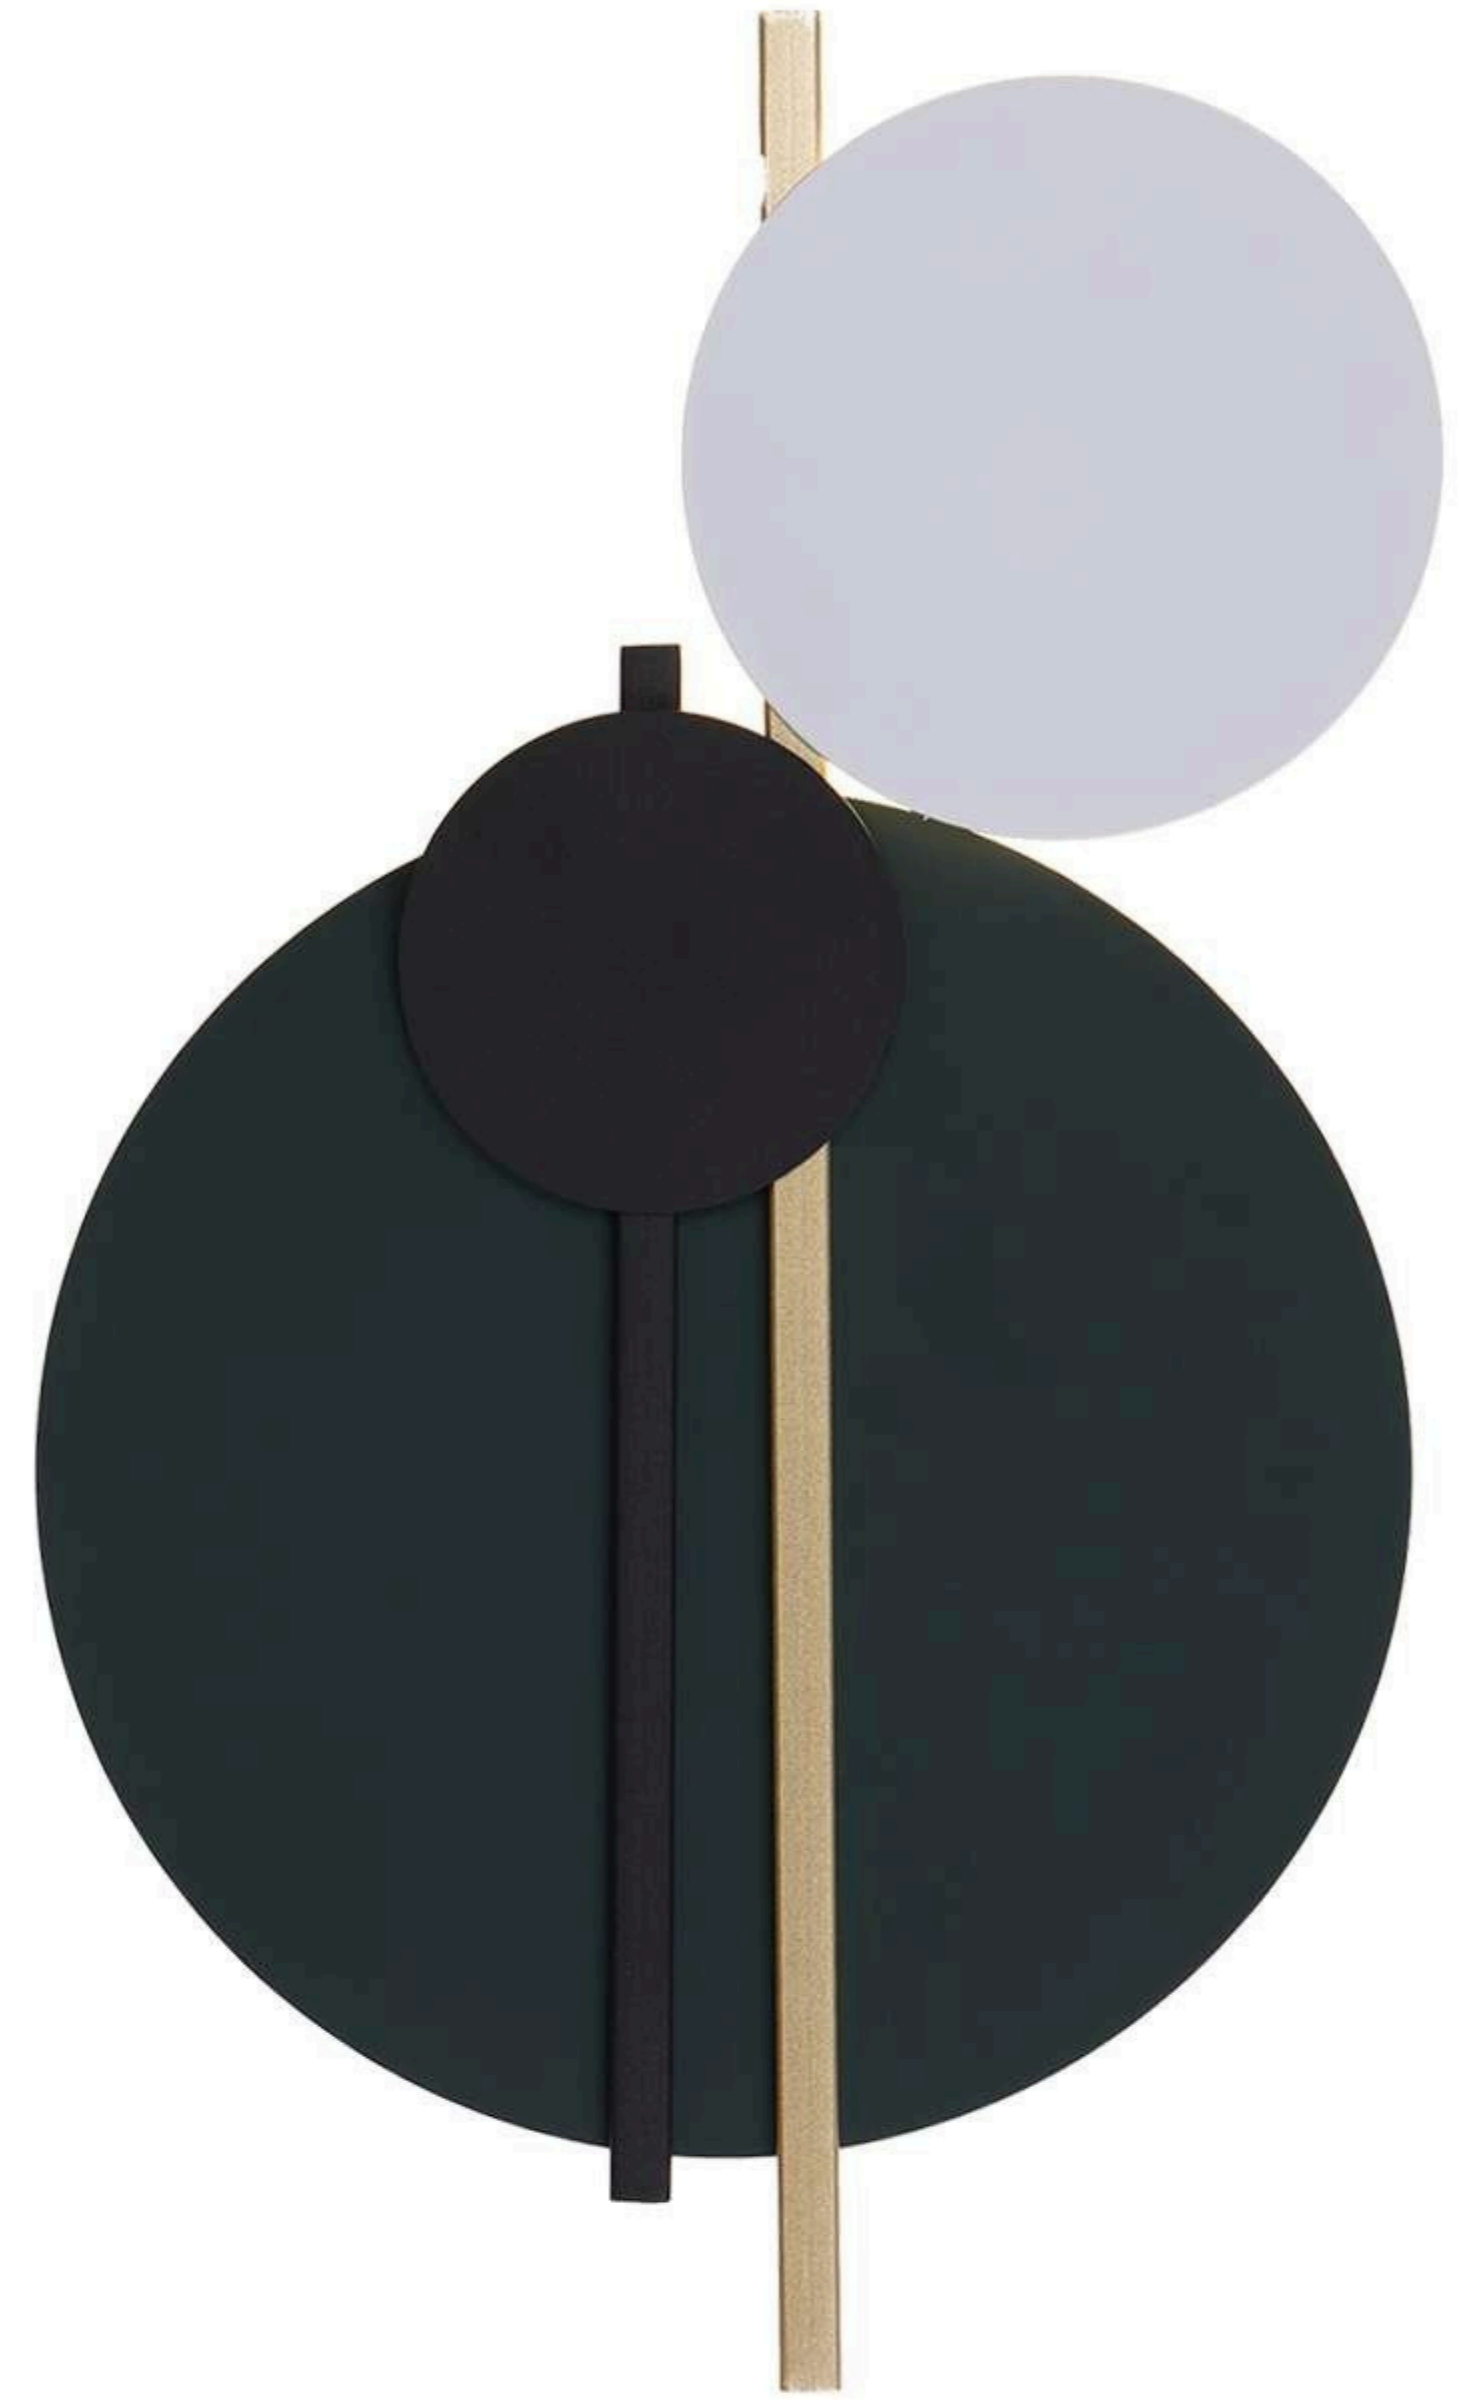

DRL 4038

**Brass Gold
Metal + Acrylic
400mm(L)*60mm(D)
Lamp-12W LED**

DRL 4039

Orange + Gold
Metal
950mm(L)*340mm(H)
Lamp-10W LED

DRL 4040

Orange + Black
Metal
800mm(L)*500mm(H)
Lamp-20W LED

DRL 4041/S GR

Green + Black
Metal
380mm(H)*230mm(W)
Lamp- 10W

DRL 4042/S OR

Orange + Black
Metal
380mm(H)*230mm(W)
Lamp- 10W

DRL 4043

**Brass Gold
Metal + Acrylic
120mm(D)*420mm(H)
Lamp-20W LED**

DRL 4044

**Brass Gold
Metal + Acrylic
120mm(D)*650mm(H)
Lamp-35W LED
₹7500**