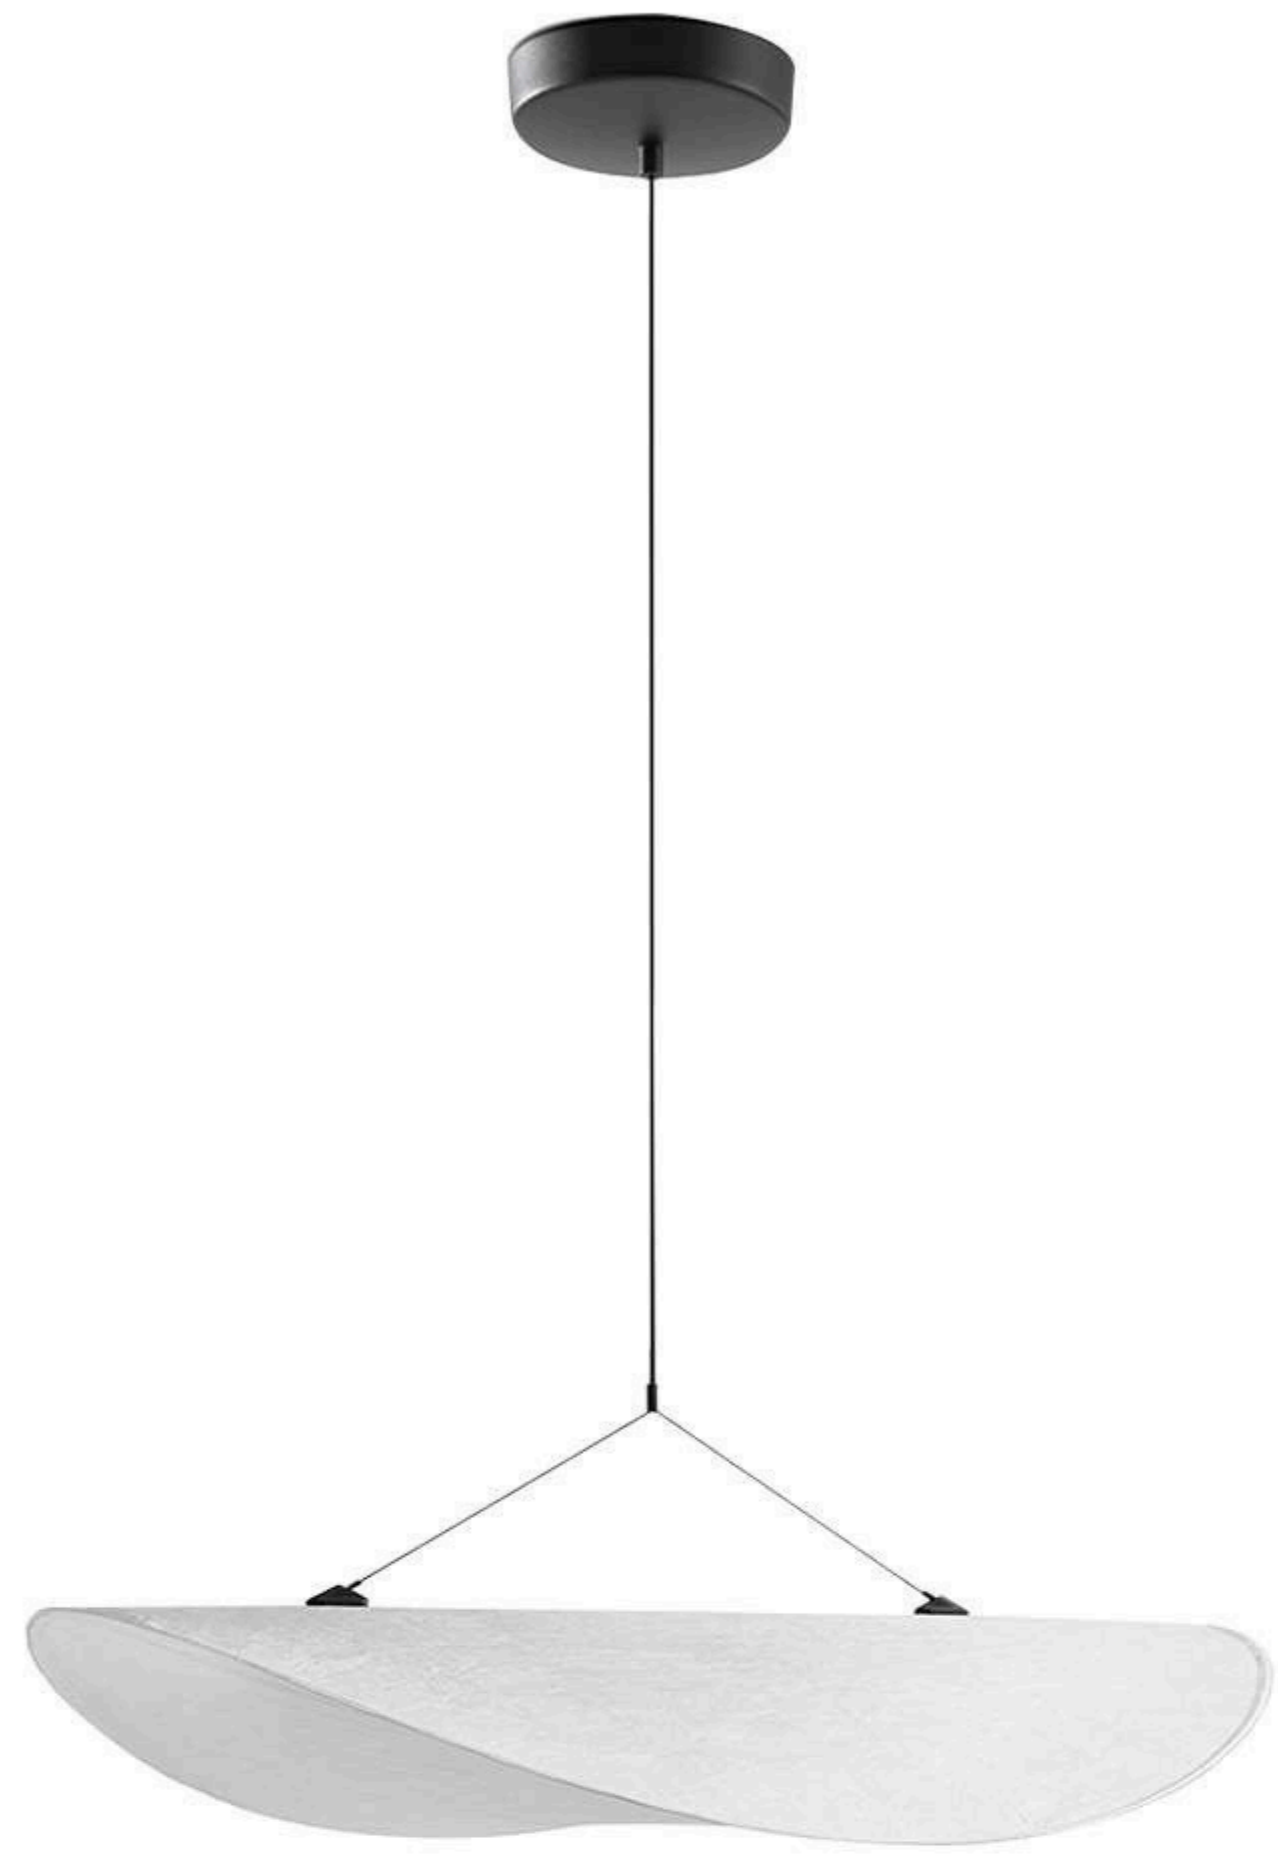

DRL 4119-600

Black
Metal + Silk Fabric
600mm(D)*1000mm(H)
Lamp-15W LED