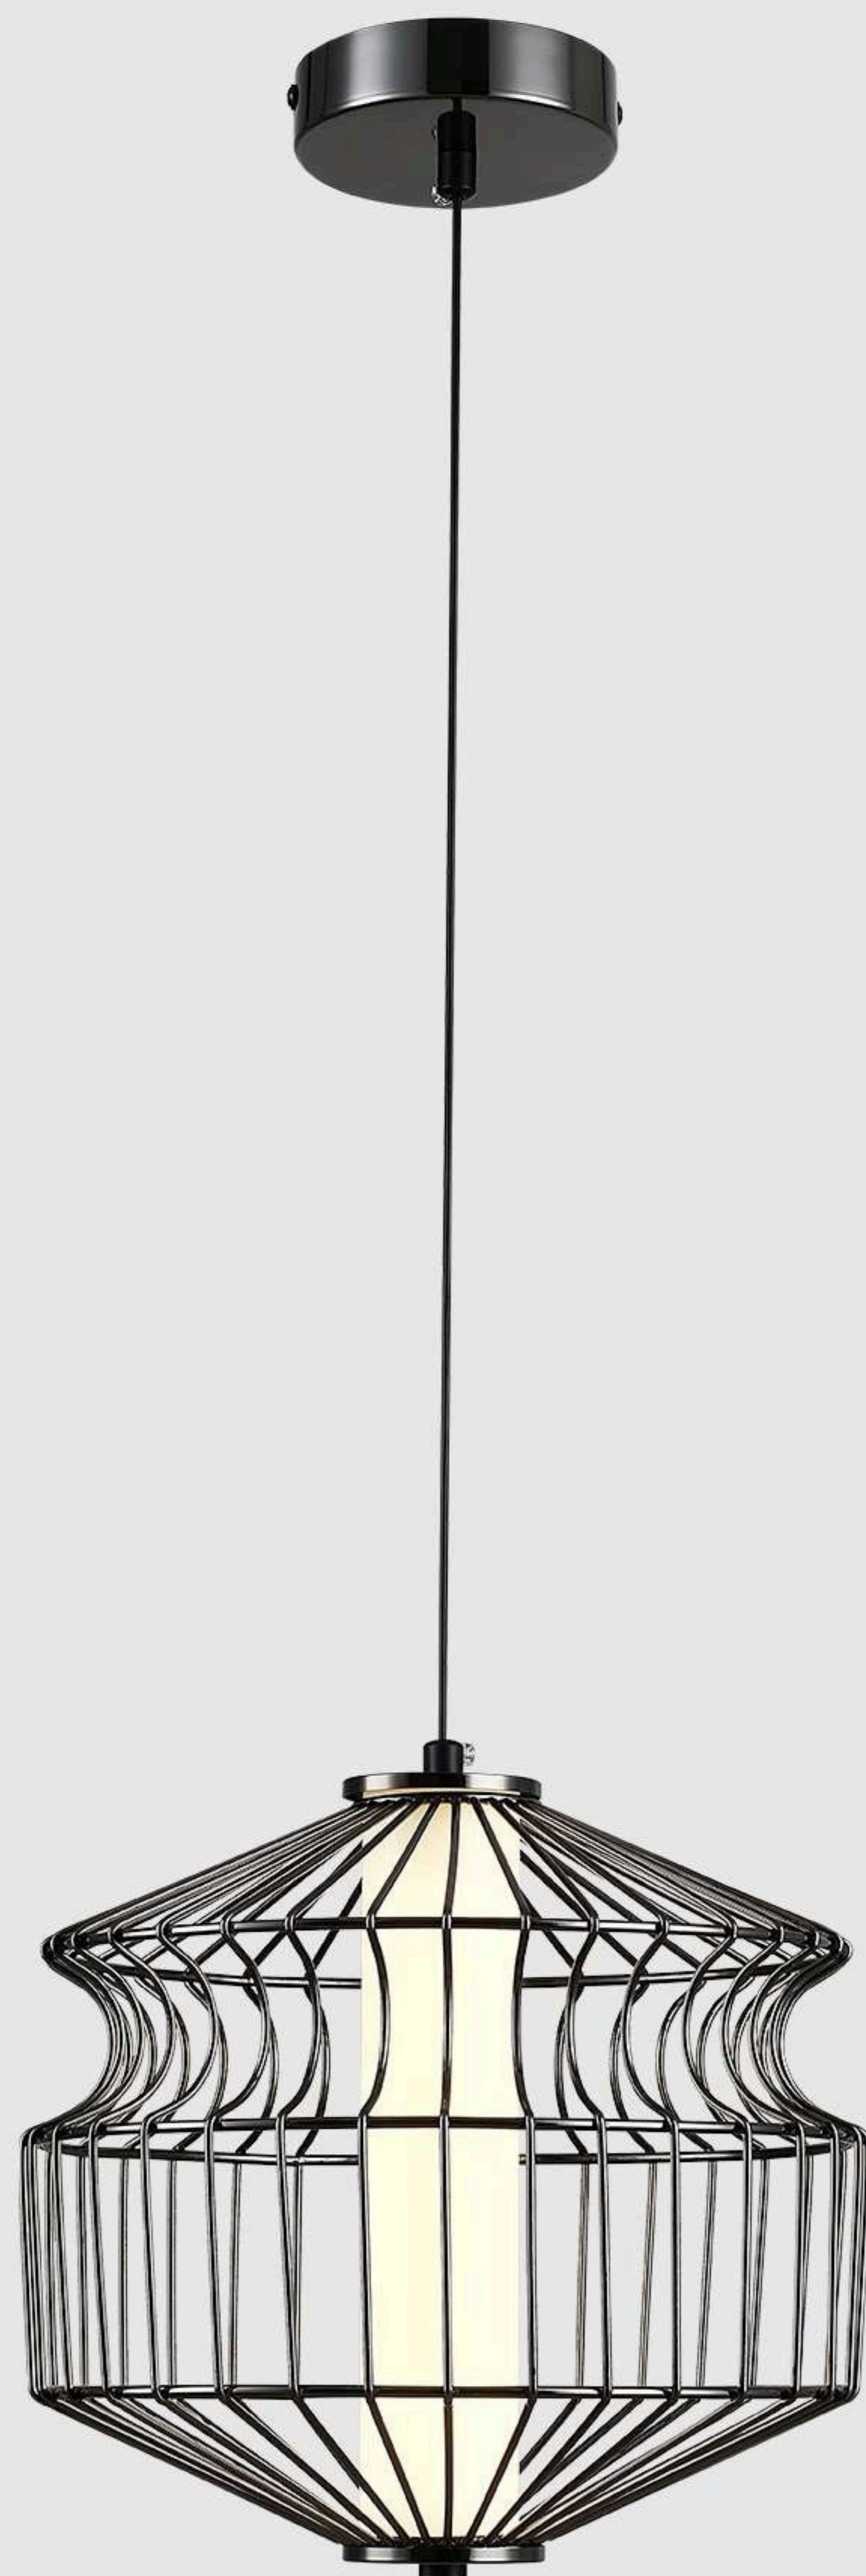

DRL 4115

French Gold
Metal + Acrylic
200mm(D)*300mm(H)
Lamp-12W LED

DRL 4116

Nickel Black
Metal + Acrylic
200mm(D)*300mm(H)
Lamp-12W LED

DRL 4117

Brass Gold
Metal + Acrylic
260mm(D)*240mm(H)
Lamp-15W LED

DRL 4118