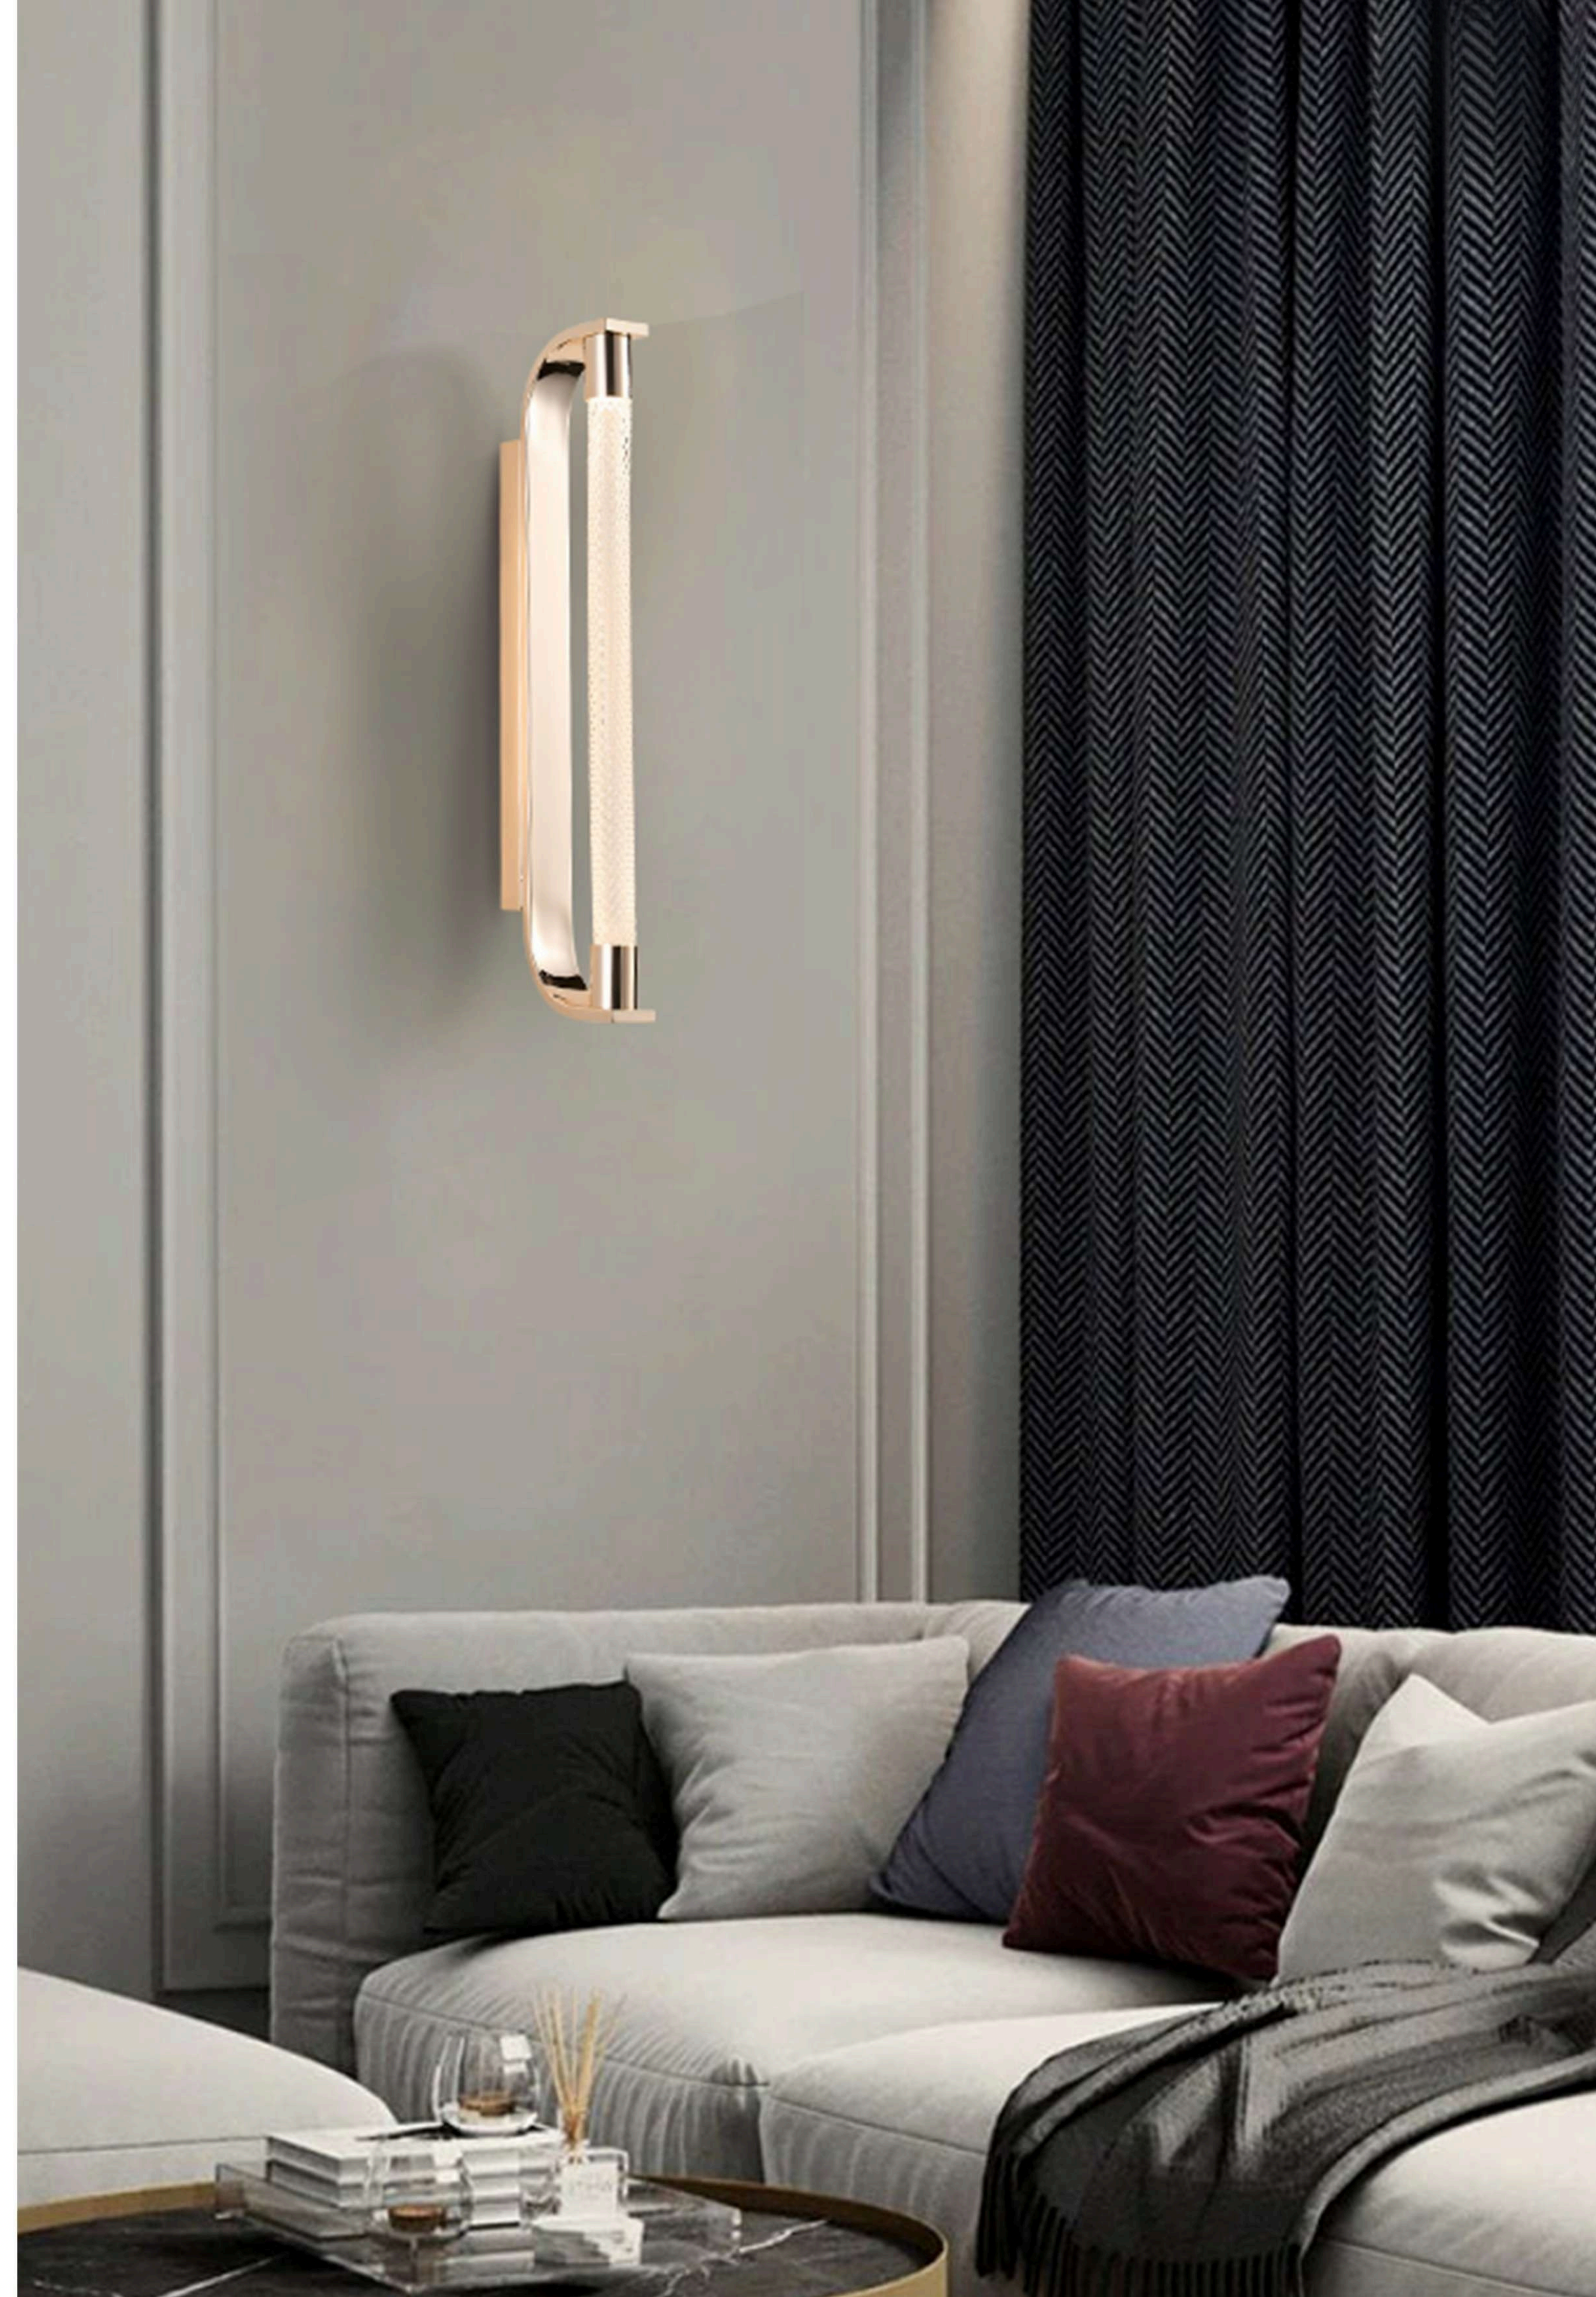

DRL 4010

French Gold
Metal + Glass
700mm(H)*100mm(W)
24W