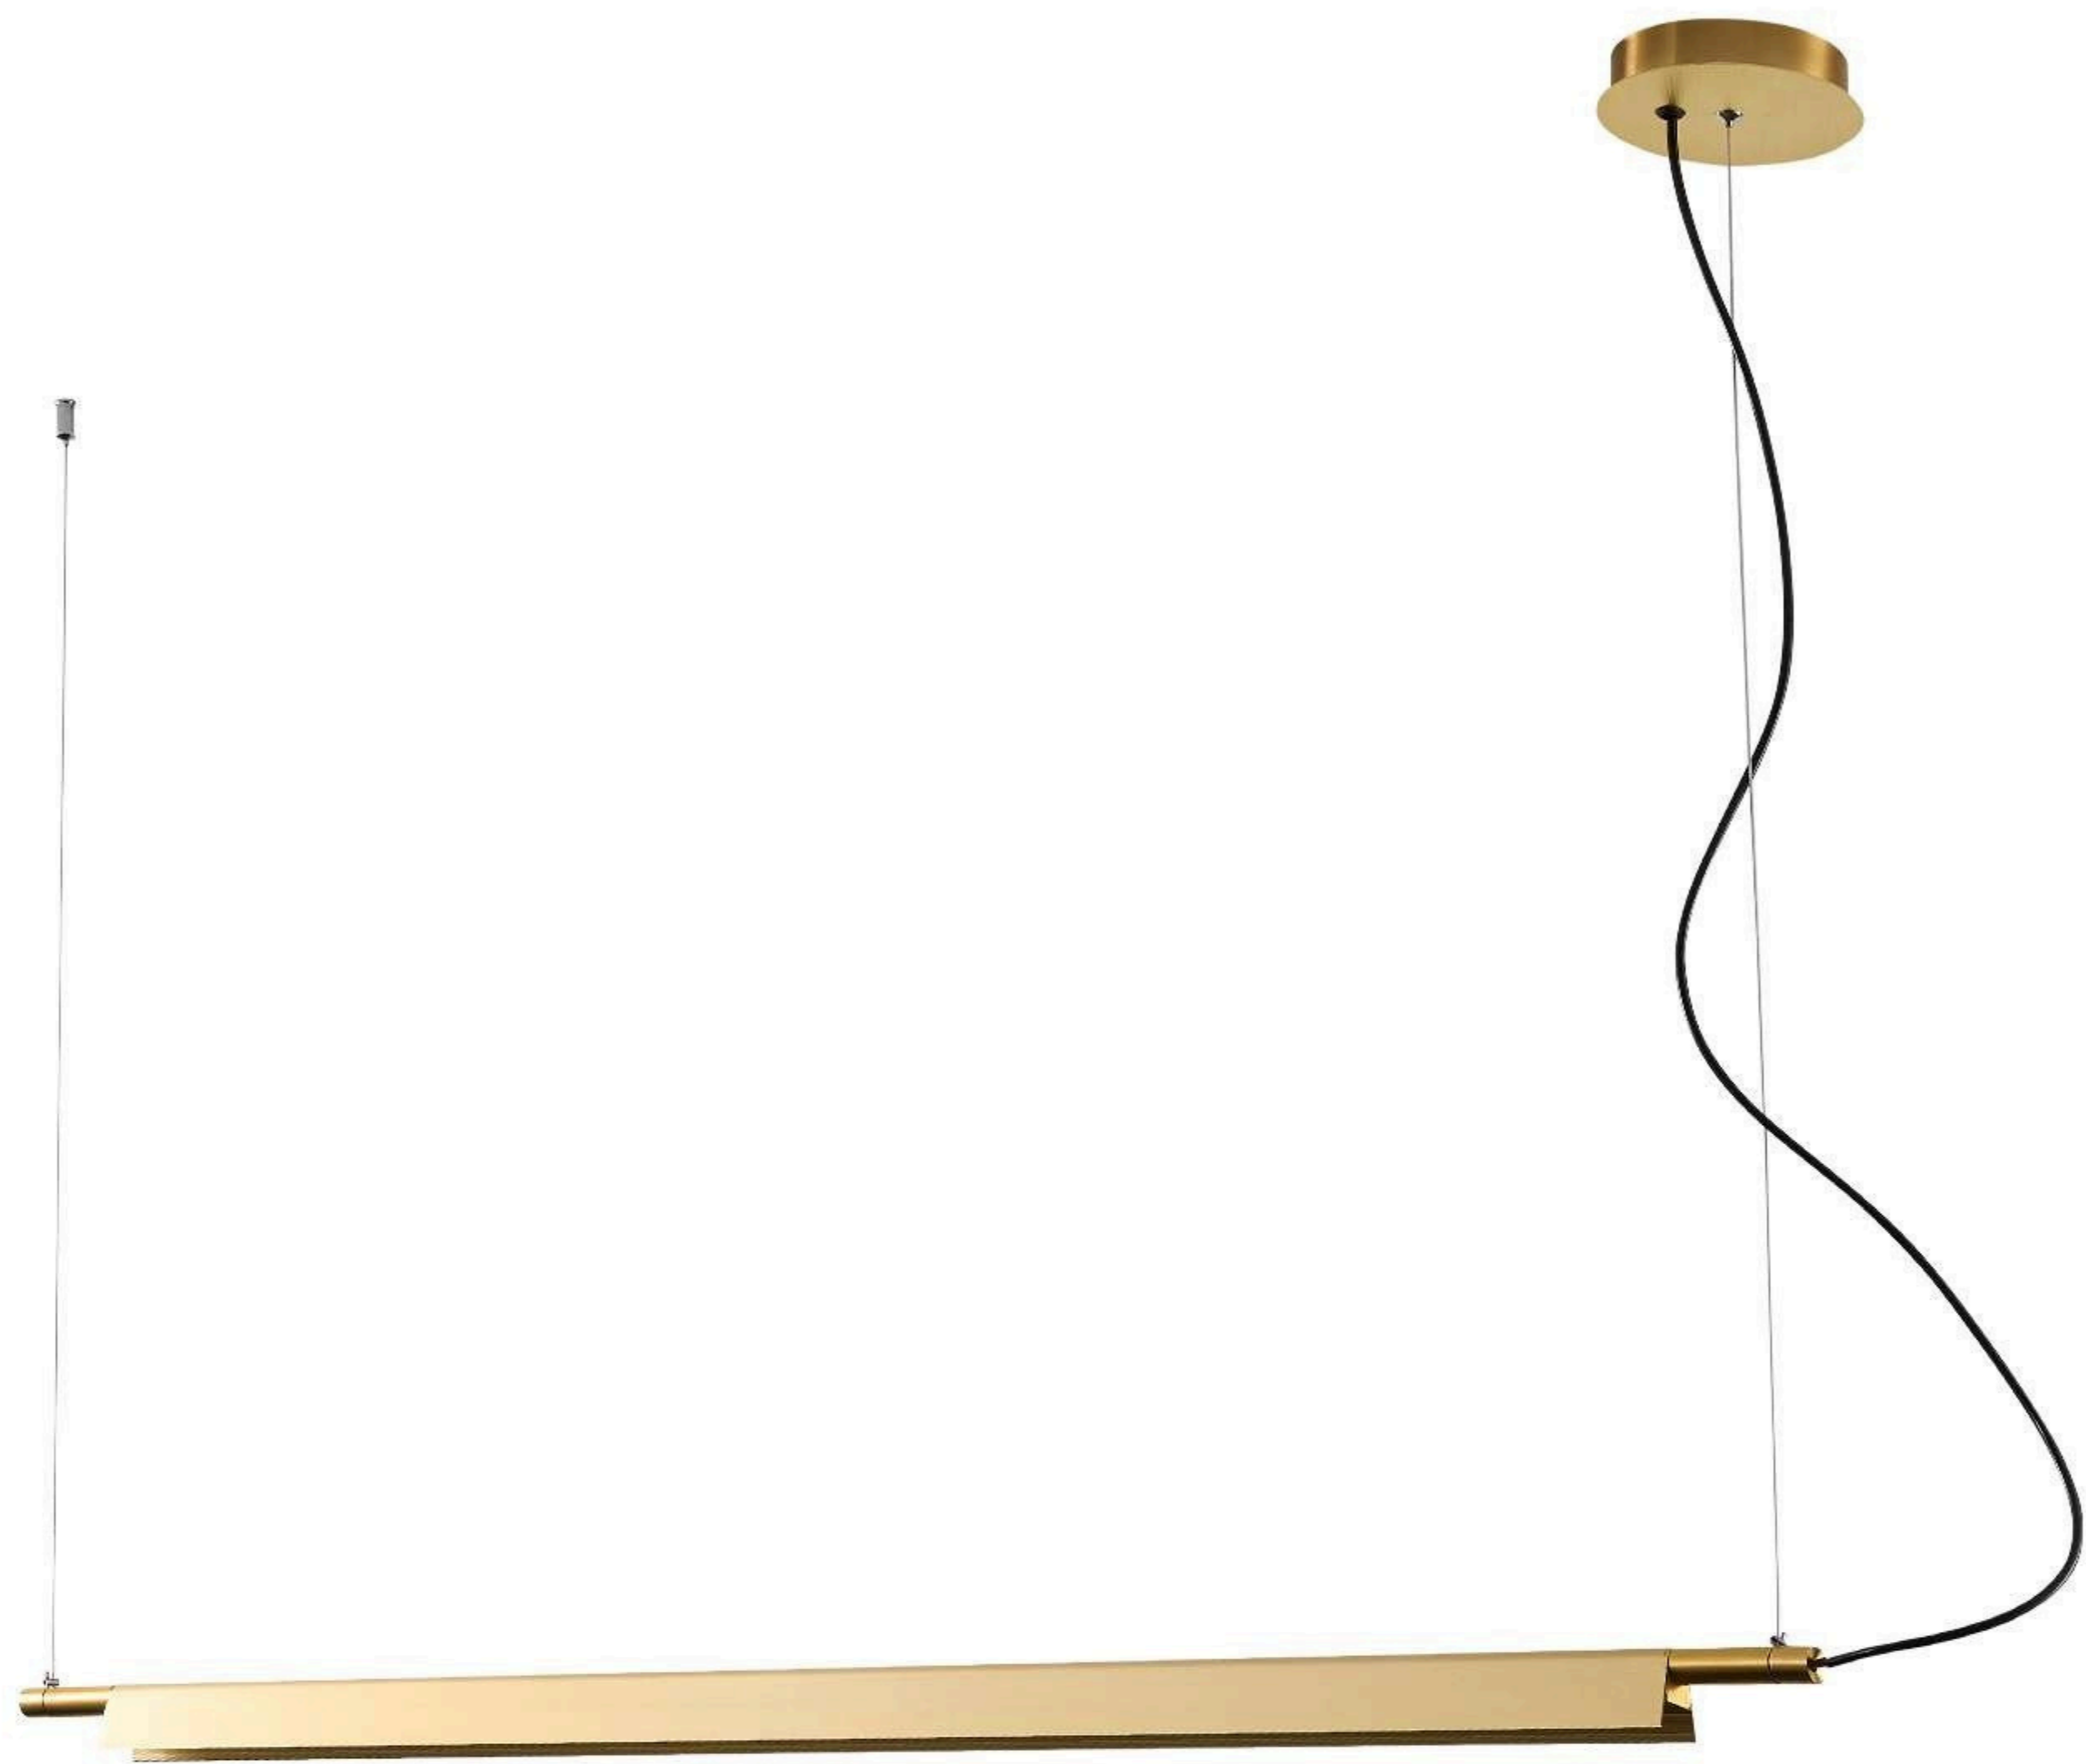

DRL 4142

**Nickel Black + Brown
Metal + Glass
1200mm(L)*1000mm(H)
Lamp-36W**

DRL 4143

**Brown
Leather
1200mm(L)*1000mm(H)
Lamp-48W**

DRL 4144

Brass Gold + Brown
Marble + Leather
900mm(L)*1000mm(H)
Lamp-24W

DRL 4145

Brass Gold + Brown
Marble + Leather
1200mm(L)*1000mm(H)
Lamp-36W

DRL 4146

**Brass Gold
Metal + Acrylic
1200mm(L)*1000mm(H)
Lamp-48W**

DRL 4147

**Brass Gold
Metal + Acrylic
1200mm(L)*1000mm(H)
Lamp-30W**

DRL 4148

**Brass Gold + Brown
Metal + Acrylic + Leather
1200mm(L)*1000mm(H)
Lamp-40W LED**

DRL 4149

**French Gold
Metal + Acrylic
600mm(D)*1000mm(H)
Lamp-60W**

DRL 4150 GD

**Brushed Gold
Metal + Acrylic
1000mm(D)*800mm(H)
Lamp-54W LED**

DRL 4151

**Rose Gold
Metal + Acrylic
500mm(D)
Lamp-50W LED**

DRL 4152

**Brass Gold
Metal + Acrylic
500mm(D)*1000mm(H)
Lamp-72W**

DRL 4153/600D

Gold + White
Metal + Acrylic
600mm(D)*1000mm(H)
Lamp-30W

DRL 4154/1200L