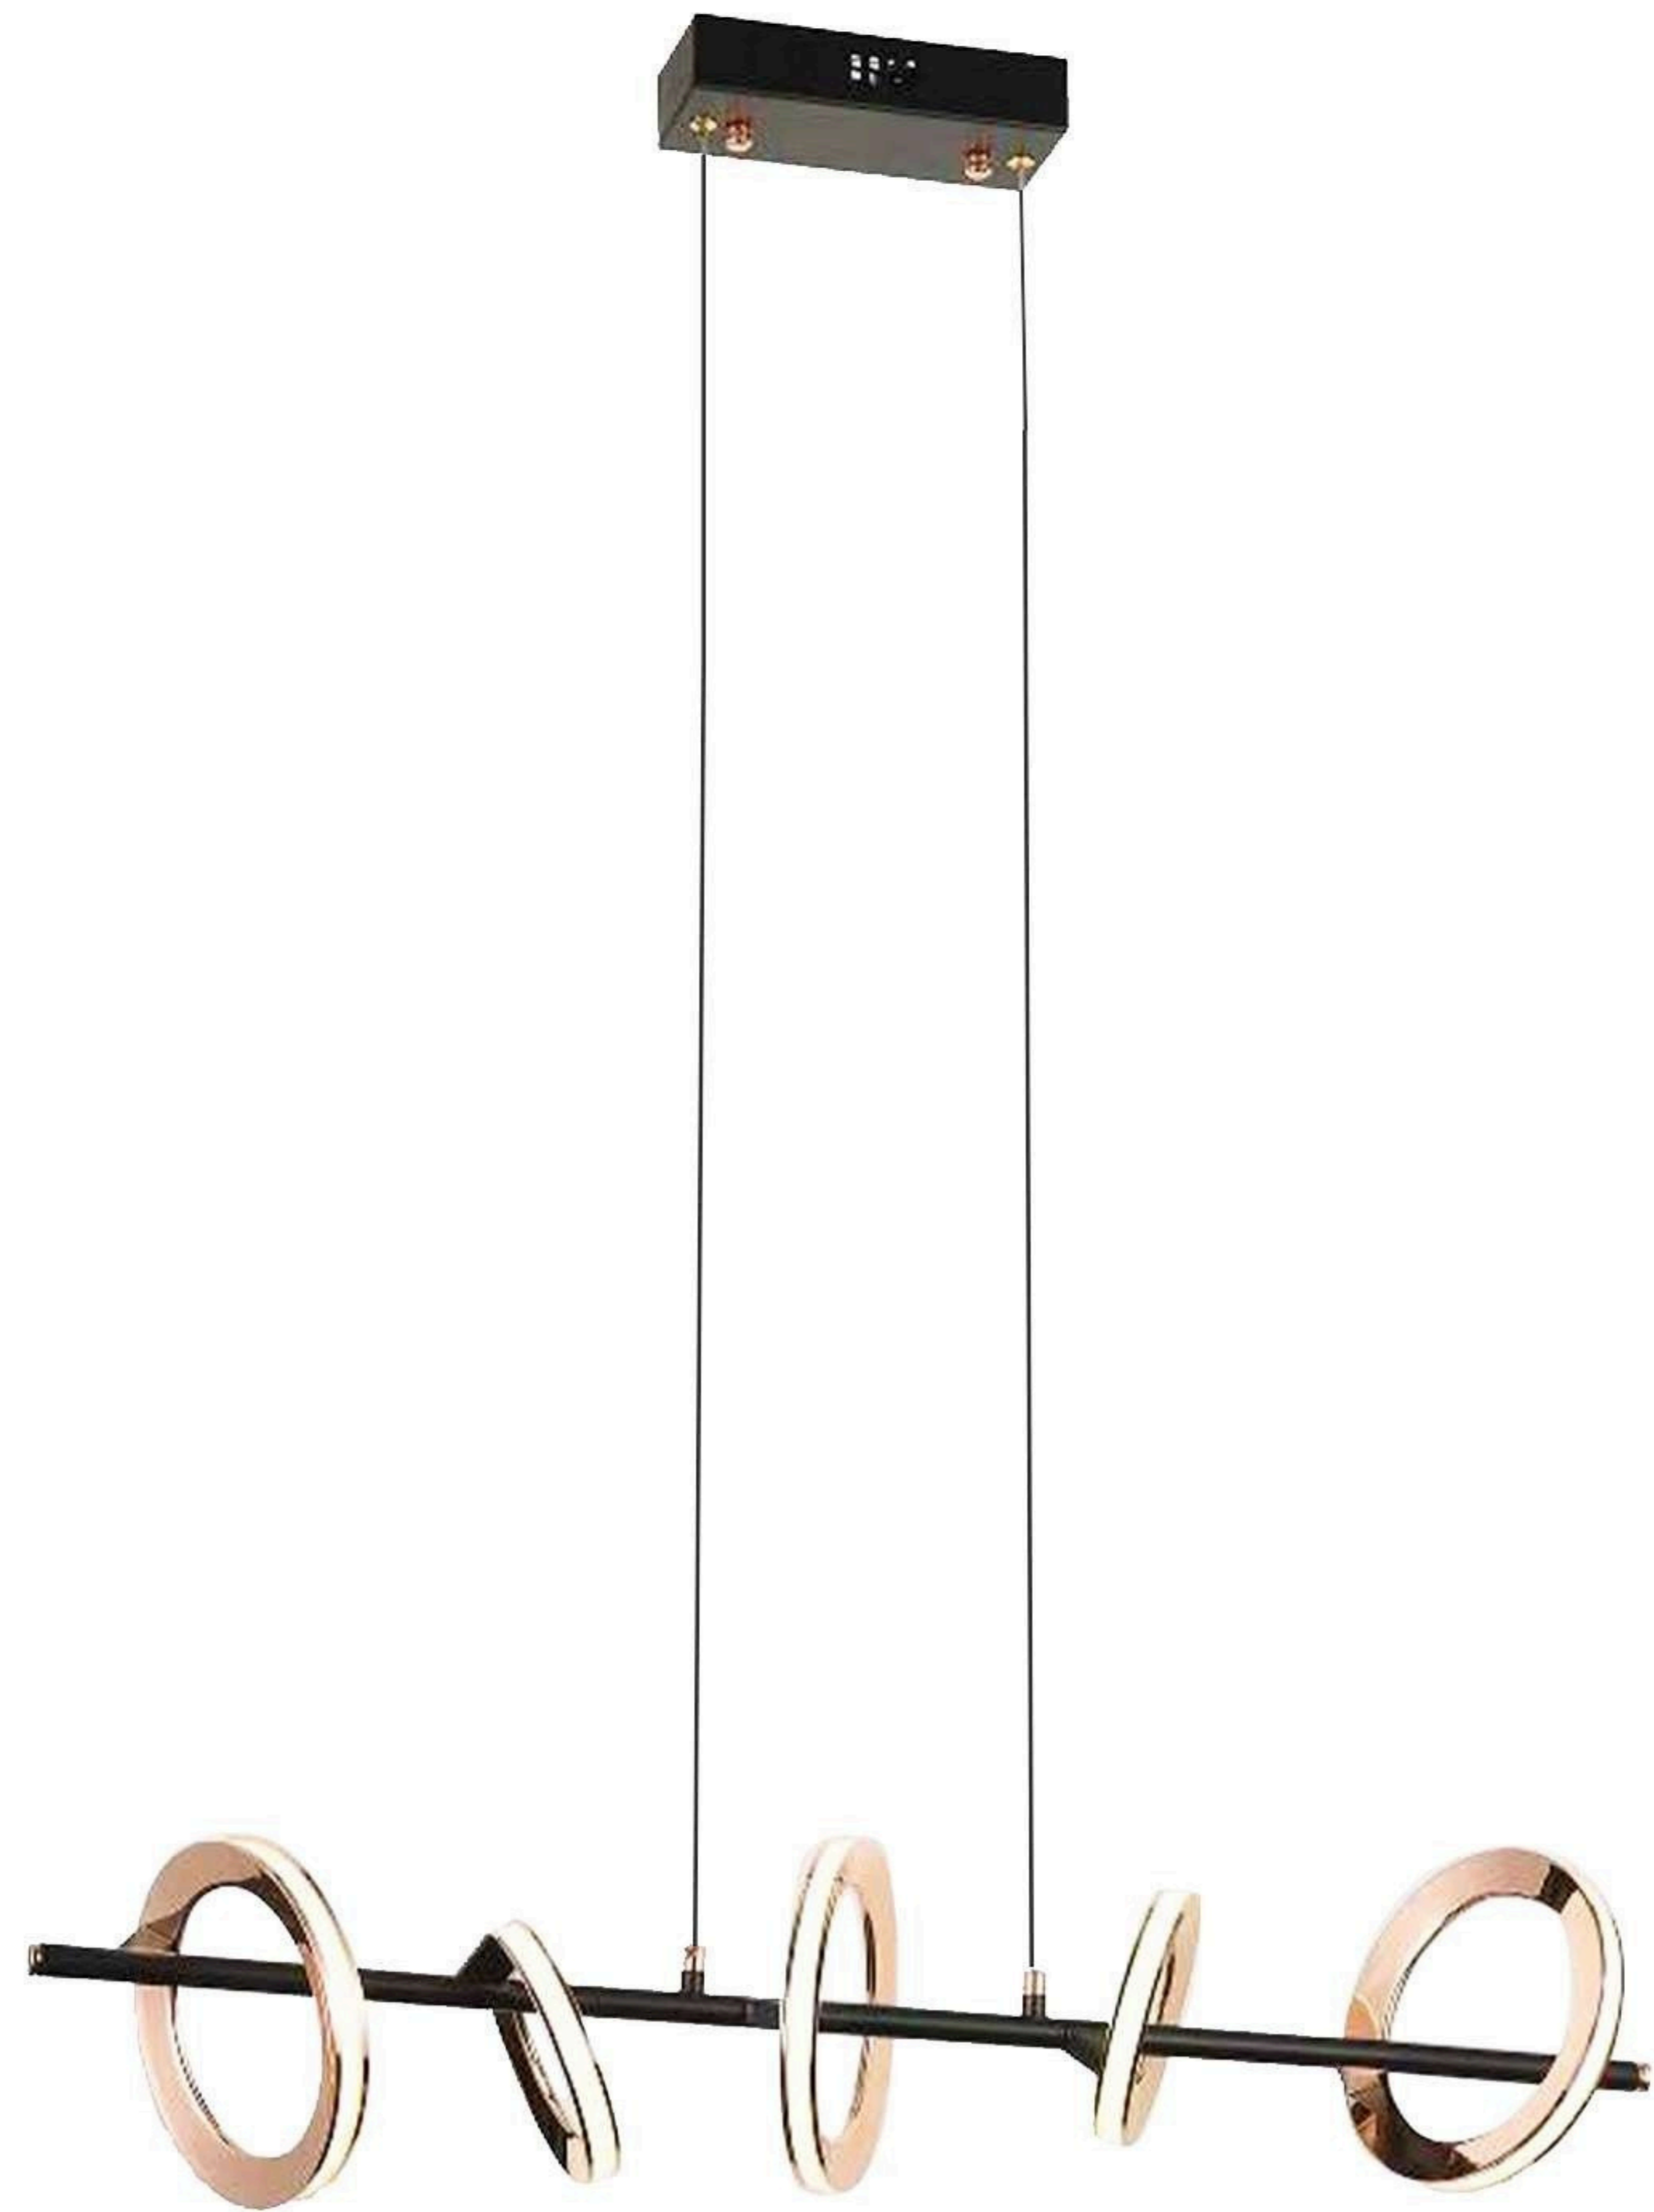

DRL 4148

**Brass Gold + Brown
Metal + Acrylic + Leather
1200mm(L)*1000mm(H)
Lamp-40W LED**

DRL 4149

**French Gold
Metal + Acrylic
600mm(D)*1000mm(H)
Lamp-60W**

DRL 4150 GD

**Brushed Gold
Metal + Acrylic
1000mm(D)*800mm(H)
Lamp-54W LED**

DRL 4151

**Rose Gold
Metal + Acrylic
500mm(D)
Lamp-50W LED**

DRL 4152

**Brass Gold
Metal + Acrylic
500mm(D)*1000mm(H)
Lamp-72W**

DRL 4153/600D

Gold + White
Metal + Acrylic
600mm(D)*1000mm(H)
Lamp-30W

DRL 4154/1200L

Gold + White
Metal + Acrylic
1200mm(L)*1000mm(H)
Lamp-60W

DRL 4155

Brushed Gold
Metal + Marble
600mm(D)*1000mm(H)
Lamp-56W

DRL 4156

Brushed Gold
Metal + Marble
950mm(L)*1000mm(H)
Lamp-70W

DRL 4157/7

Rose Gold + Black
Metal + Acrylic
1000mm(L)*1000mm(H)
Lamp-42W

DRL 4158/5

Rose Gold + Black
Metal + Acrylic
800mm(L)*1000mm(H)
Lamp-30W

DRL 4159/4 AB

**Brass Gold + Amber Glass
Metal + Glass
300mm(L)*1000mm(W)
Lamp-G9**

DRL 4160/4 SK

**Brass Gold + Smoke Glass
Metal + Glass
300mm(L)*1000mm(W)
Lamp-G9**