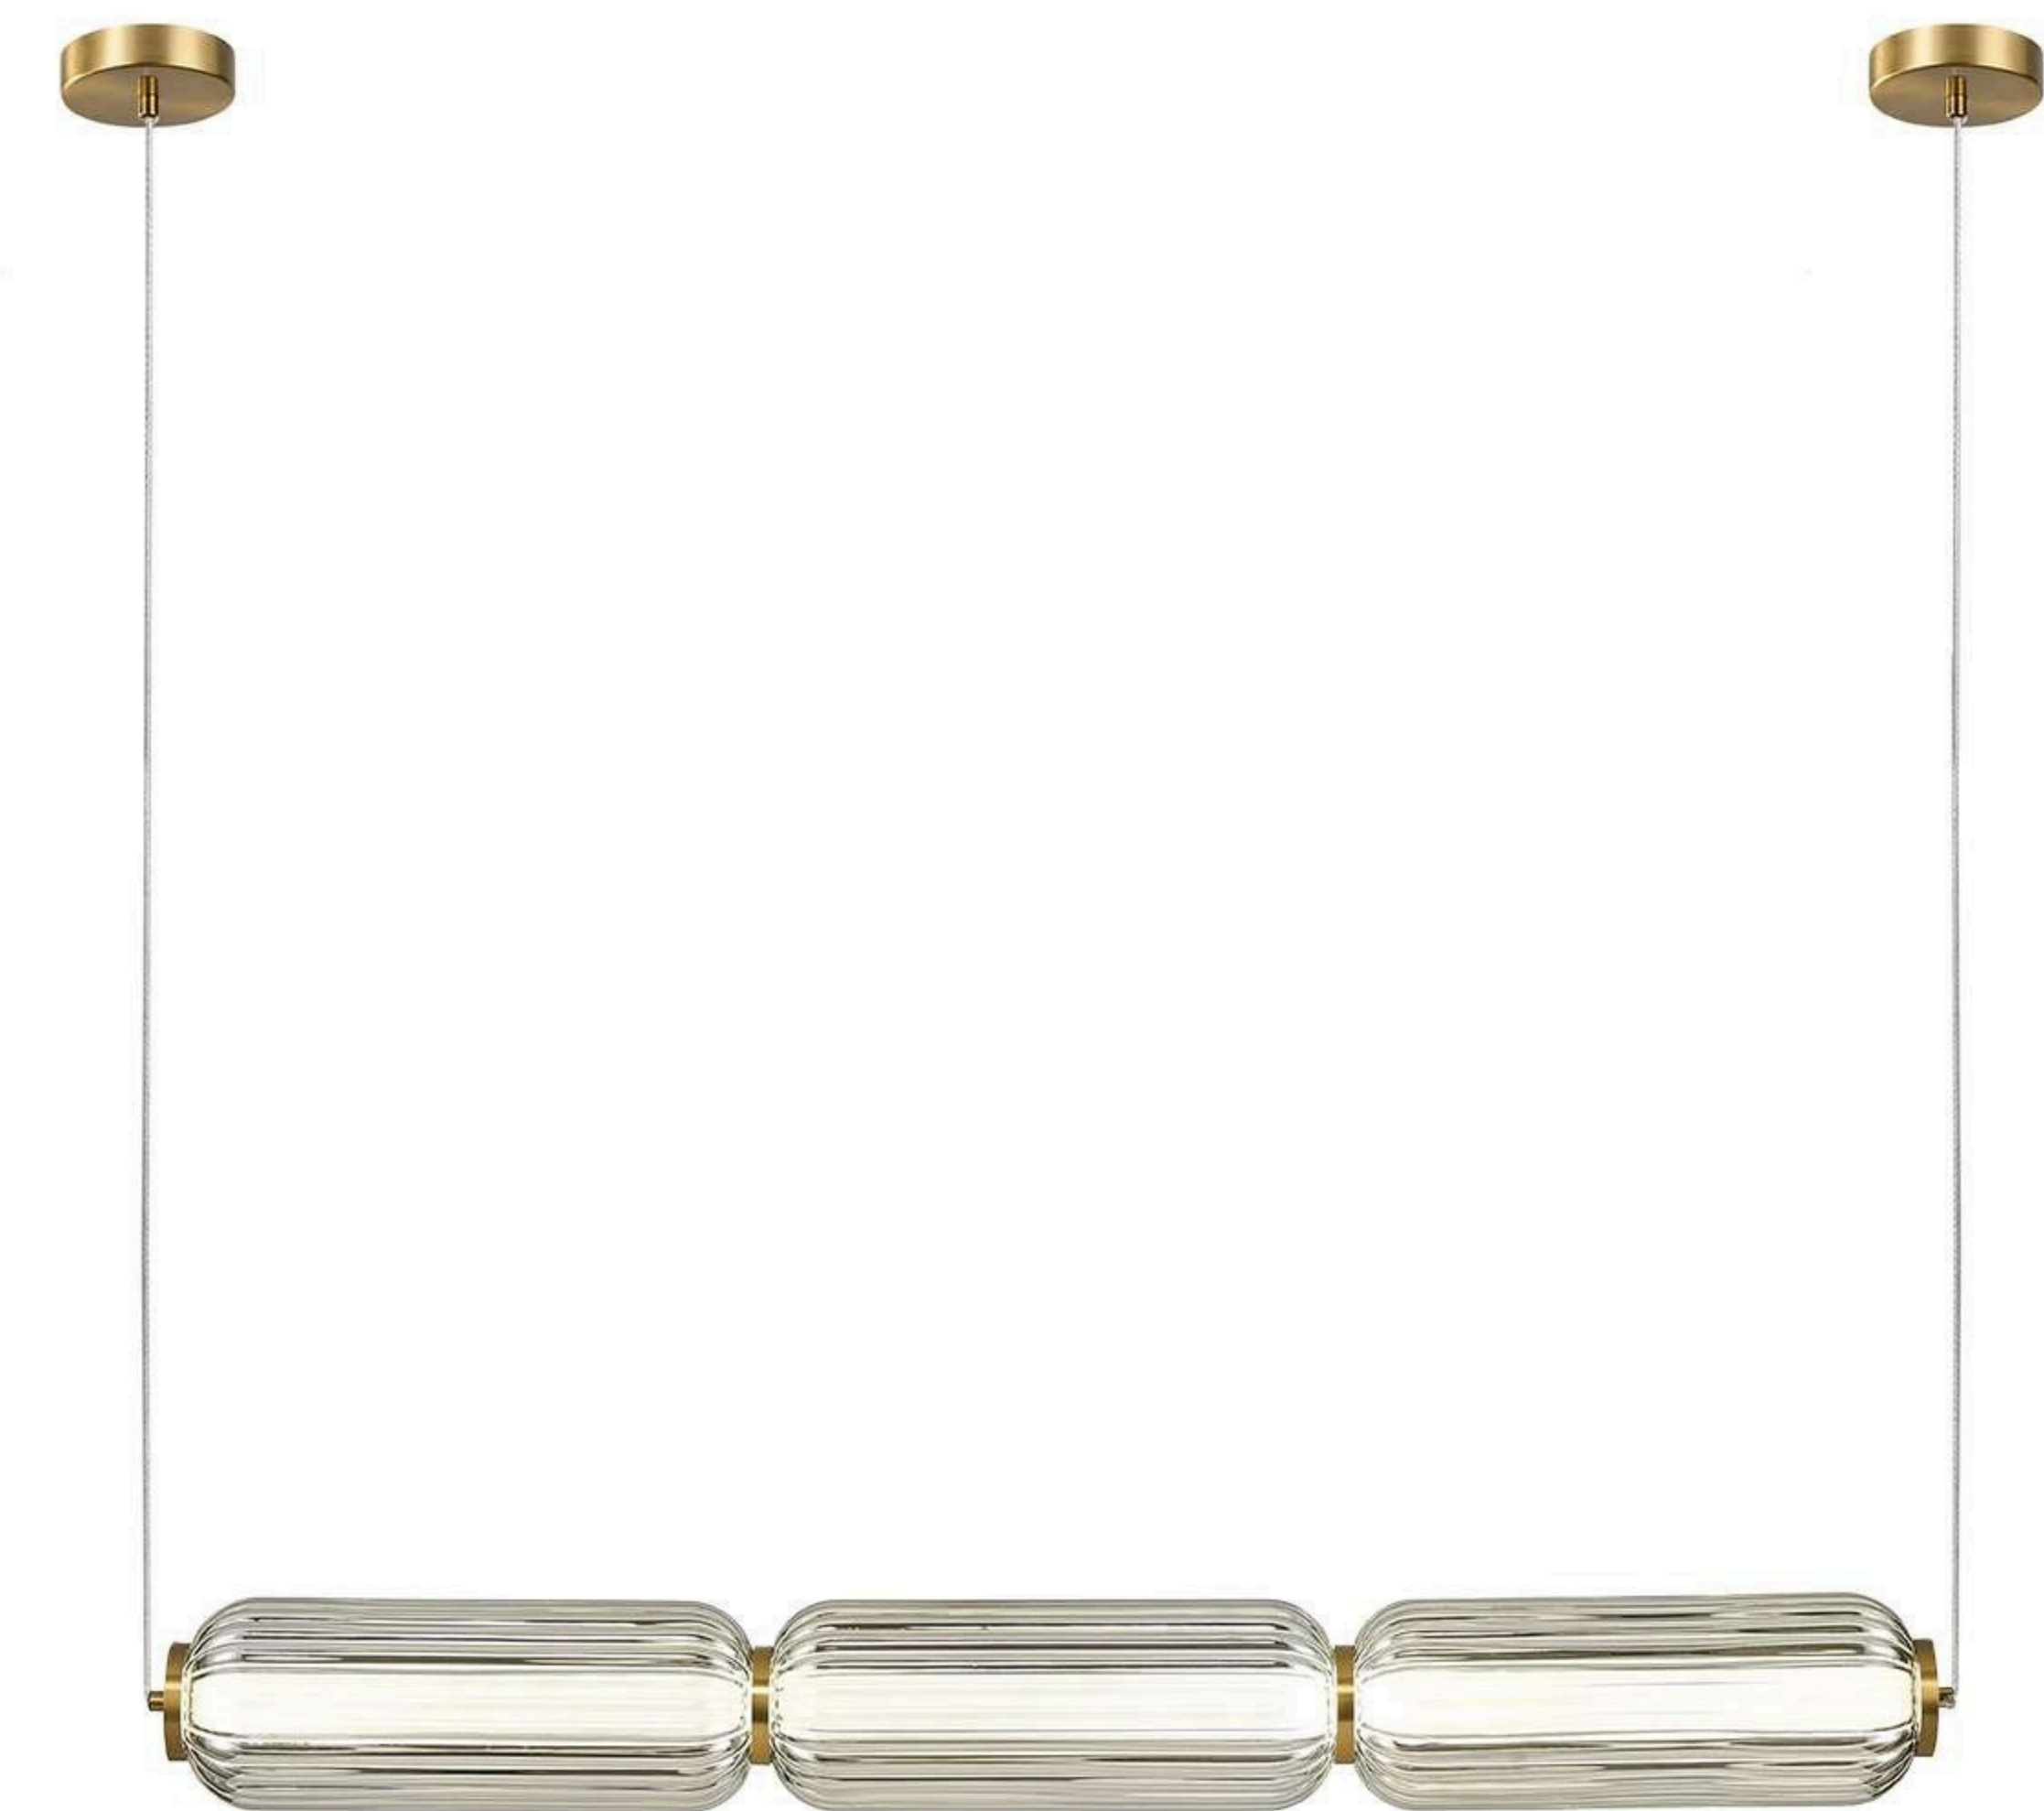

DRL 4096

Brass Gold + Amber Glass
Metal + Glass
150mm(D)*270mm(H)
Lamp-10W

DRL 4097

Brass Gold + Smoke Glass
Metal + Glass
150mm(D)*270mm(H)
Lamp-10W

DRL 4098

White + Blue + Green
Metal + Ceramic + Glass
250mm(D)*430mm(H)
Lamp-E27

DRL 4099

White + Pink + Green
Metal + Ceramic + Glass
200mm(D)*480mm(H)
Lamp-E27

DRL 4100

White + Blue + Green
Metal + Ceramic + Glass
200mm(D)*490mm(H)
Lamp-E27

DRL 4101

White + Blue + Pink
Metal + Ceramic + Glass
180mm(D)*400mm(H)
Lamp-E27

DRL 4102 SK

Smoke Glass
Metal + Glass
170mm(D)*300mm(H)

DRL 4103

Brass Gold + Amber Glass
Metal + Glass
650mm(H)*120mm(D)
Lamp-24W

DRL 4104

Brass Gold + Smoke Glass
Metal + Glass
650mm(H)*120mm(D)
Lamp-24W

DRL 4105

**Brass Gold + Amber Glass
Metal + Glass
900mm(L)*1000mm(H)
Lamp-36W**

DRL 4106

**Brass Gold + Smoke Glass
Metal + Glass
900mm(L)*1000mm(H)
Lamp-36W**

DRL 4107

French Gold
Metal + Acrylic
170mm(D)*300mm(H)
Lamp-12W