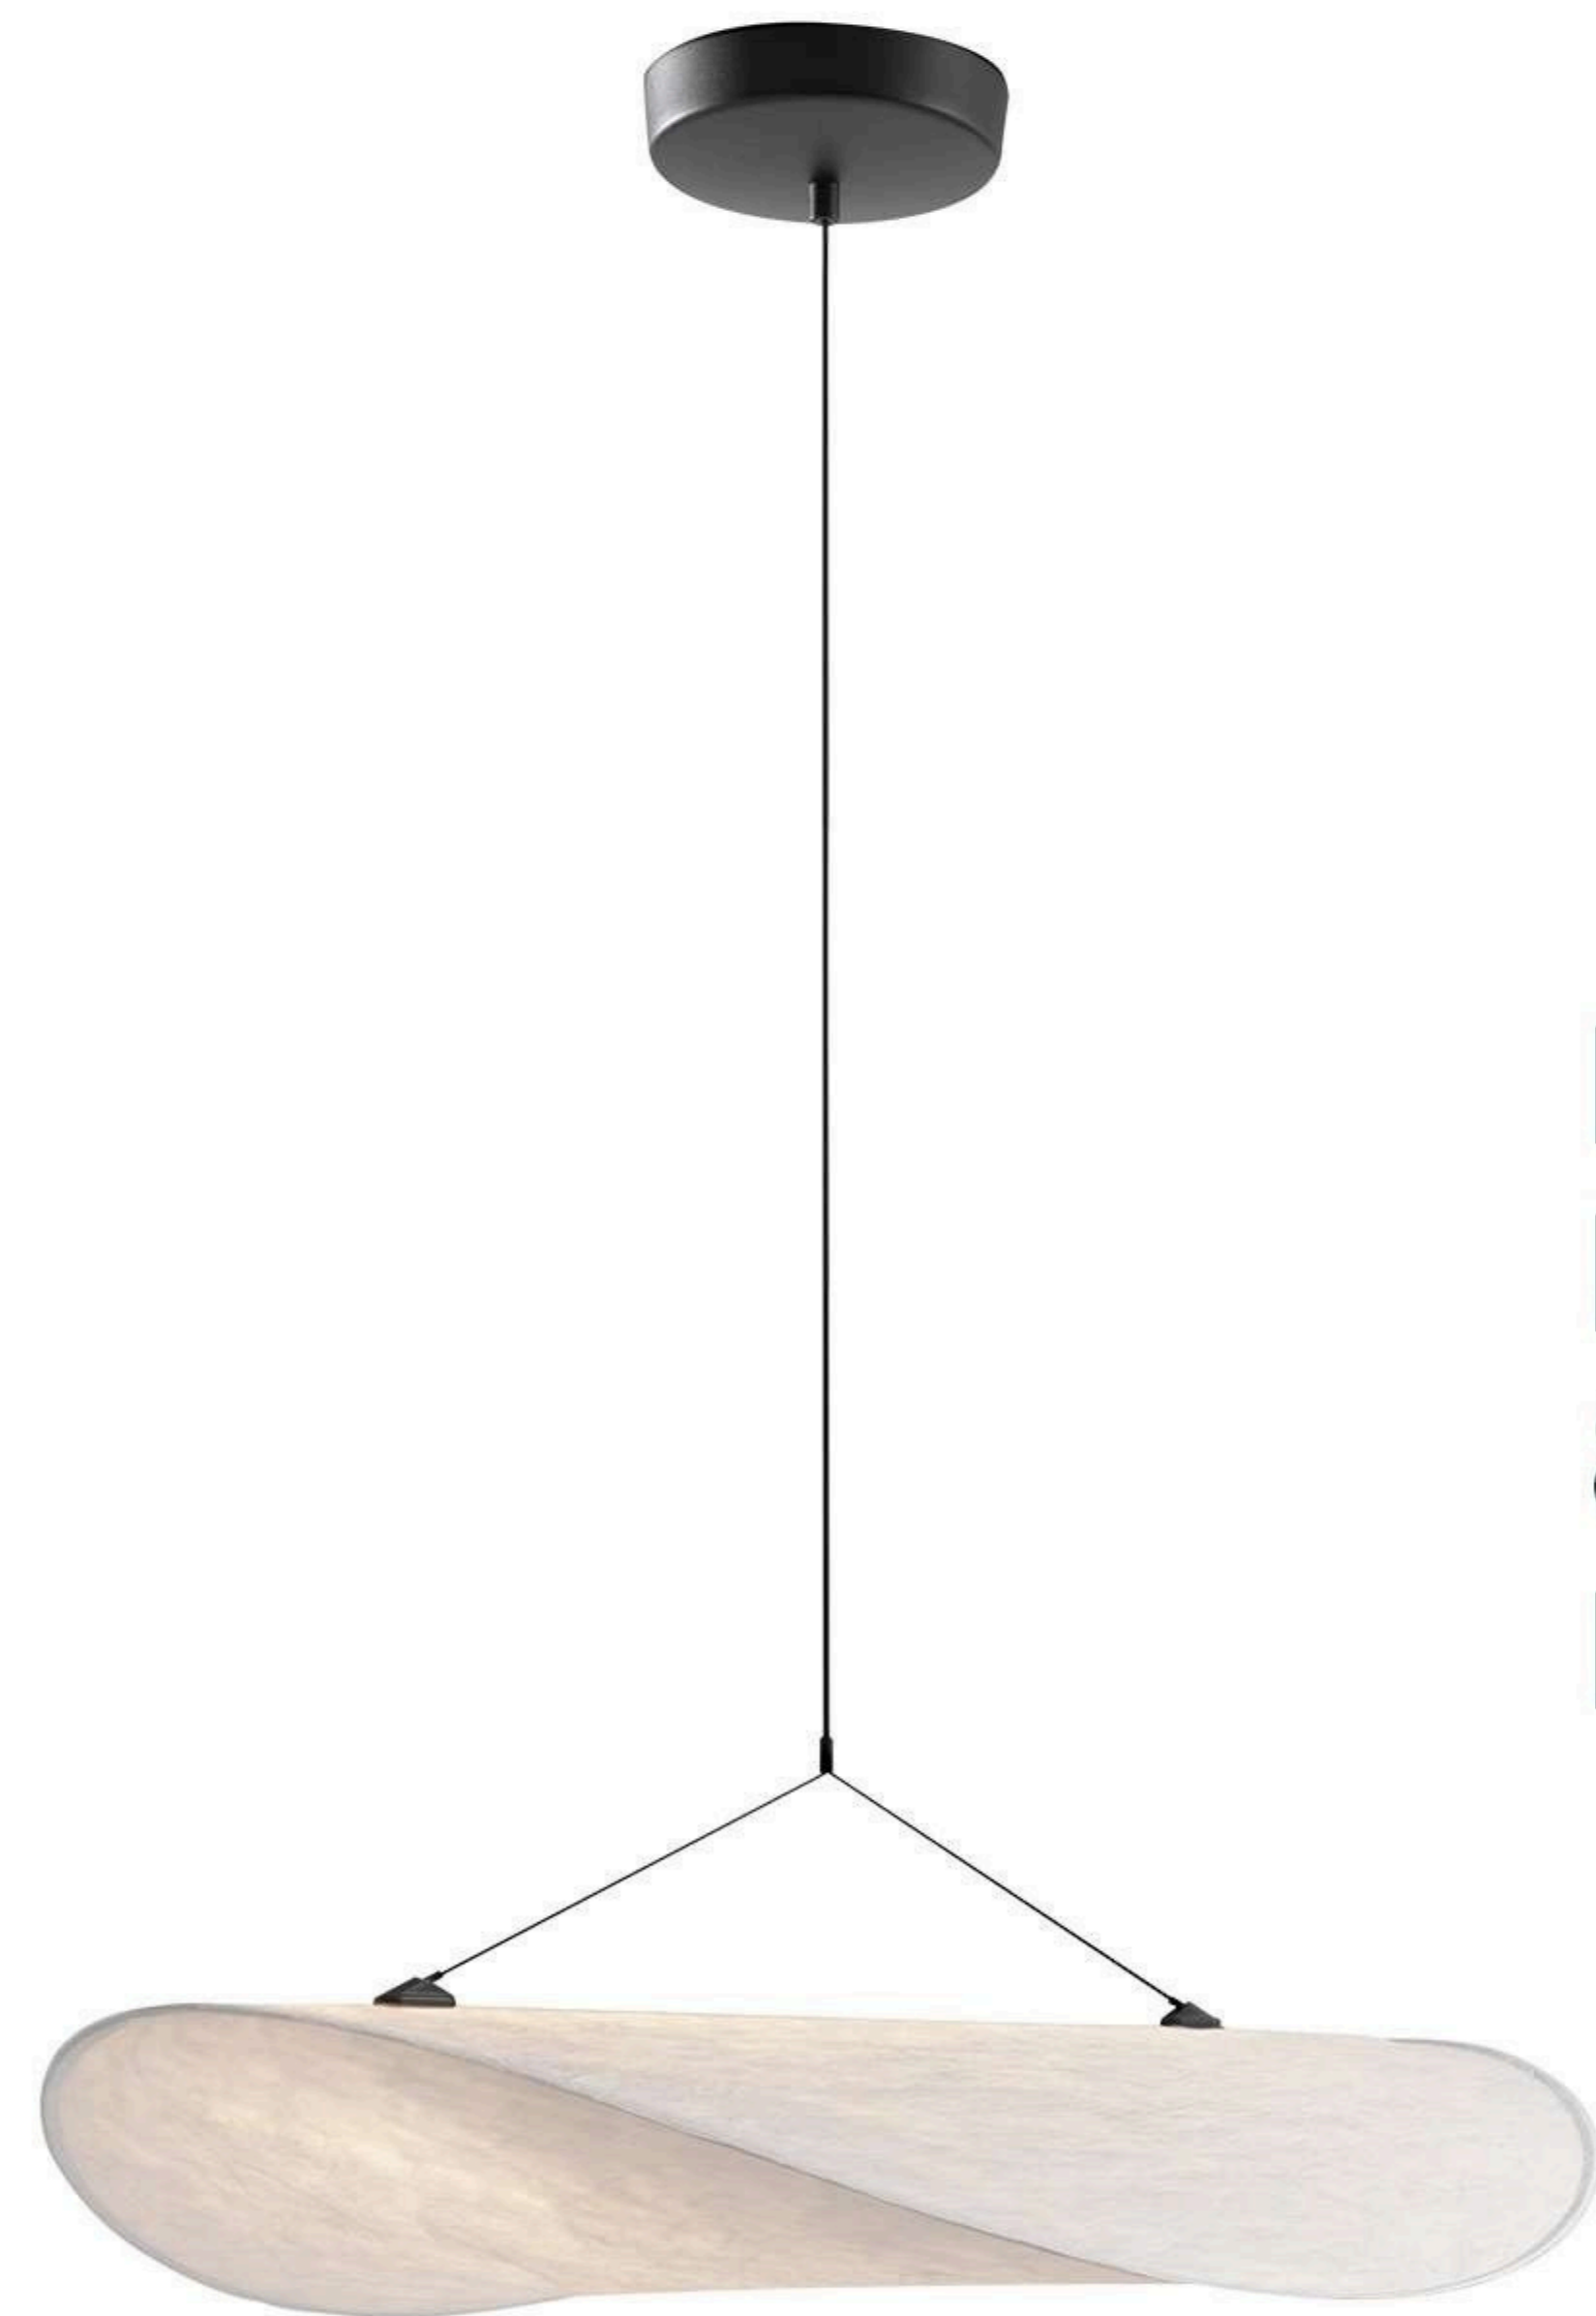

DRL 4119-800

Black
Metal + Silk Fabric
800mm(D)*1000mm(H)
Lamp-20W LED