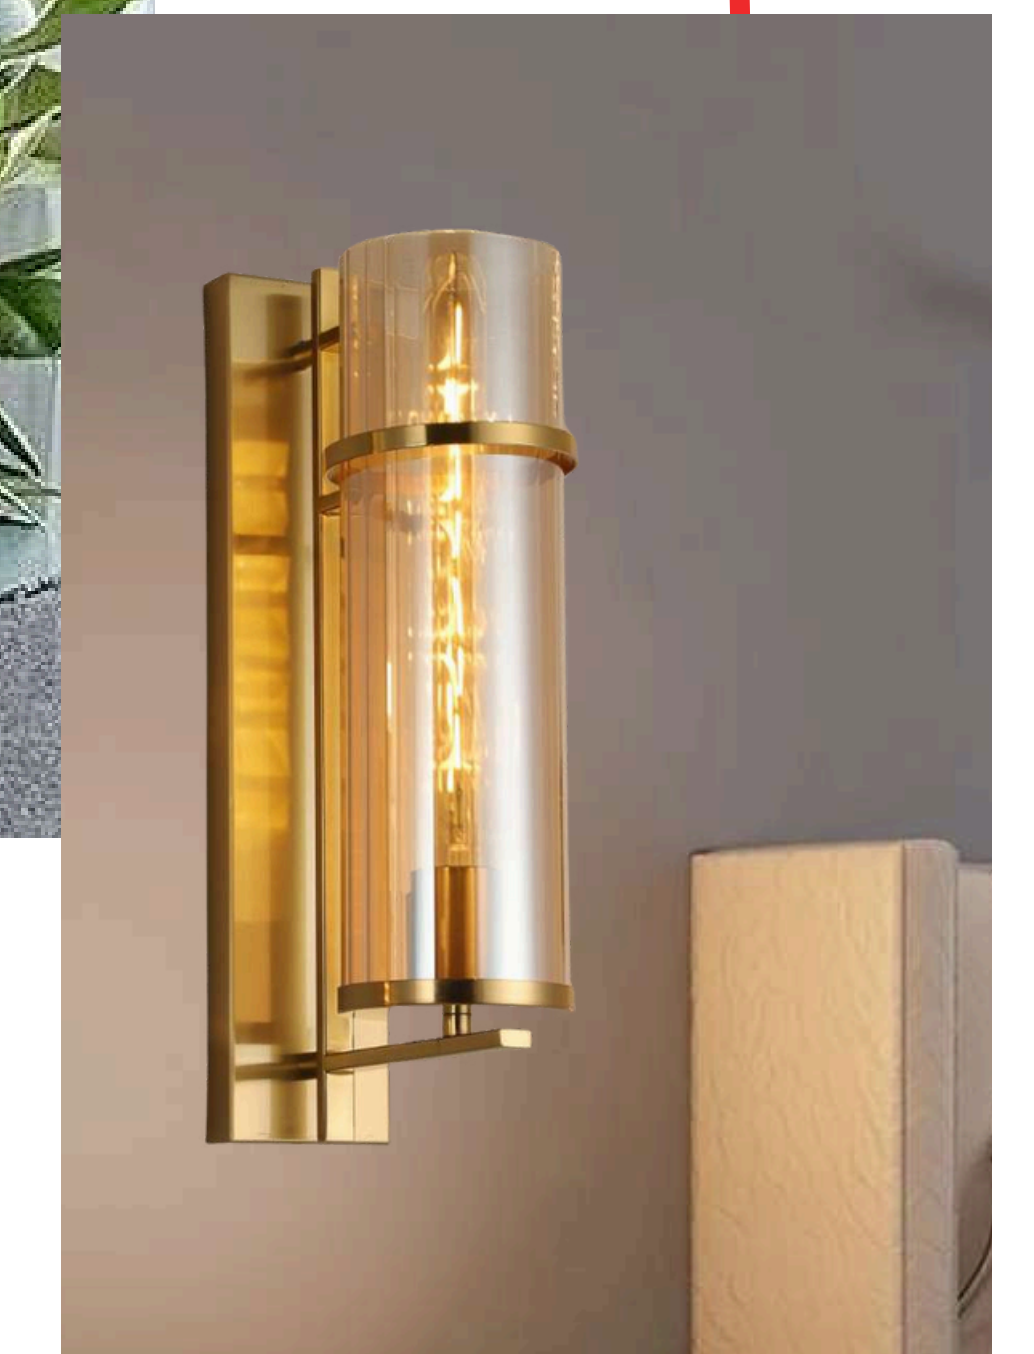

We proudly celebrate our journey in lighting—rooted in purpose, shaped by experience, and inspired by the future.

**CRAFTED BY PASSION,
GLOWING WITH MEANING.**

DRL 4001

**Brass Gold + Amber Glass
Metal + Glass
230mm(D)
Lamp-6W**

DRL 4002

**Brass Gold + Smoke Glass
Metal + Glass
230mm(D)
Lamp-6W**

DRL 4003

**Brass Gold + Amber Glass
Metal + Glass
280mm(H)*150mm(D)
Lamp- E27**

DRL 4004

**Brass Gold + Smoke Glass
Metal + Glass
280mm(H)*150mm(D)
Lamp-E27**