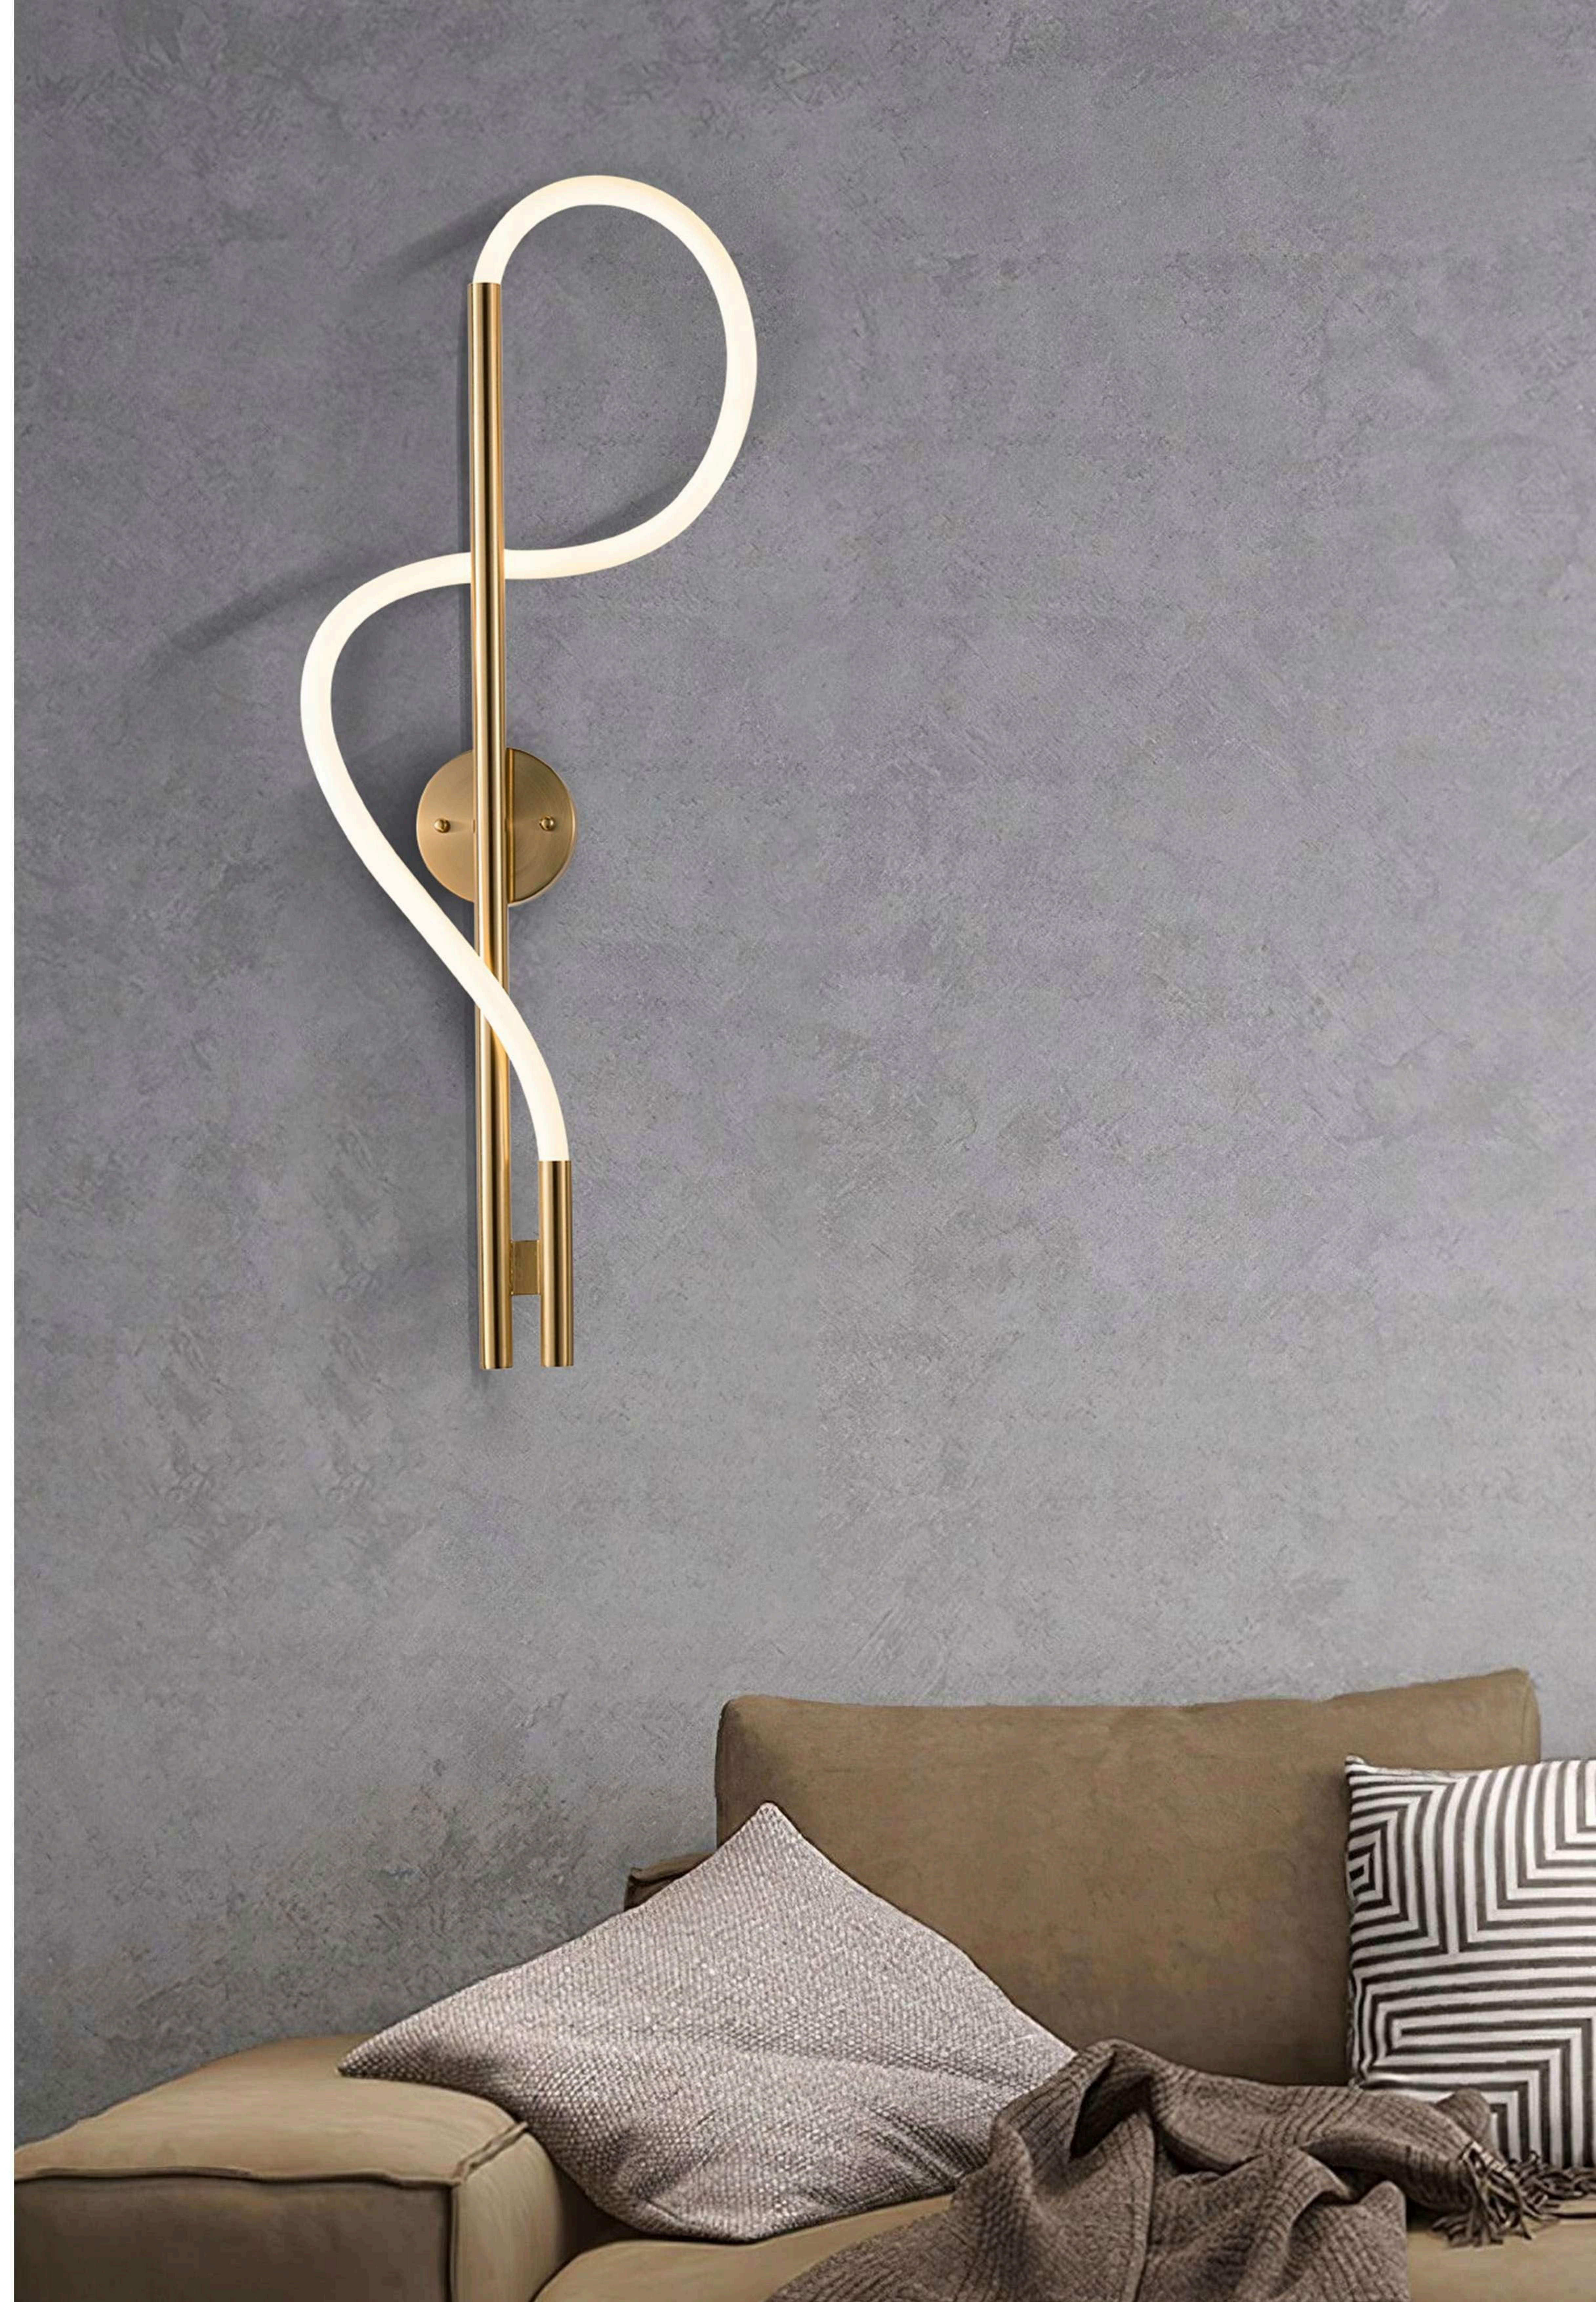

DRL 4042/S OR

Orange + Black
Metal
380mm(H)*230mm(W)
Lamp- 10W

DRL 4043

**Brass Gold
Metal + Acrylic
120mm(D)*420mm(H)
Lamp-20W LED**

DRL 4044

**Brass Gold
Metal + Acrylic
120mm(D)*650mm(H)
Lamp-35W LED
₹7500**

DRL 4045

Brass Gold
Metal + Marble
300mm(D)*600mm(H)
Lamp-12W LED

DRL 4046/ G

Brass Gold
Metal + Marble
300mm(D)*600mm(H)
Lamp-6W LED + G9

DRL 4047

Brass Gold
Metal + Acrylic
900mm(H)*350mm(W)
Lamp-20W

DRL 4048/A