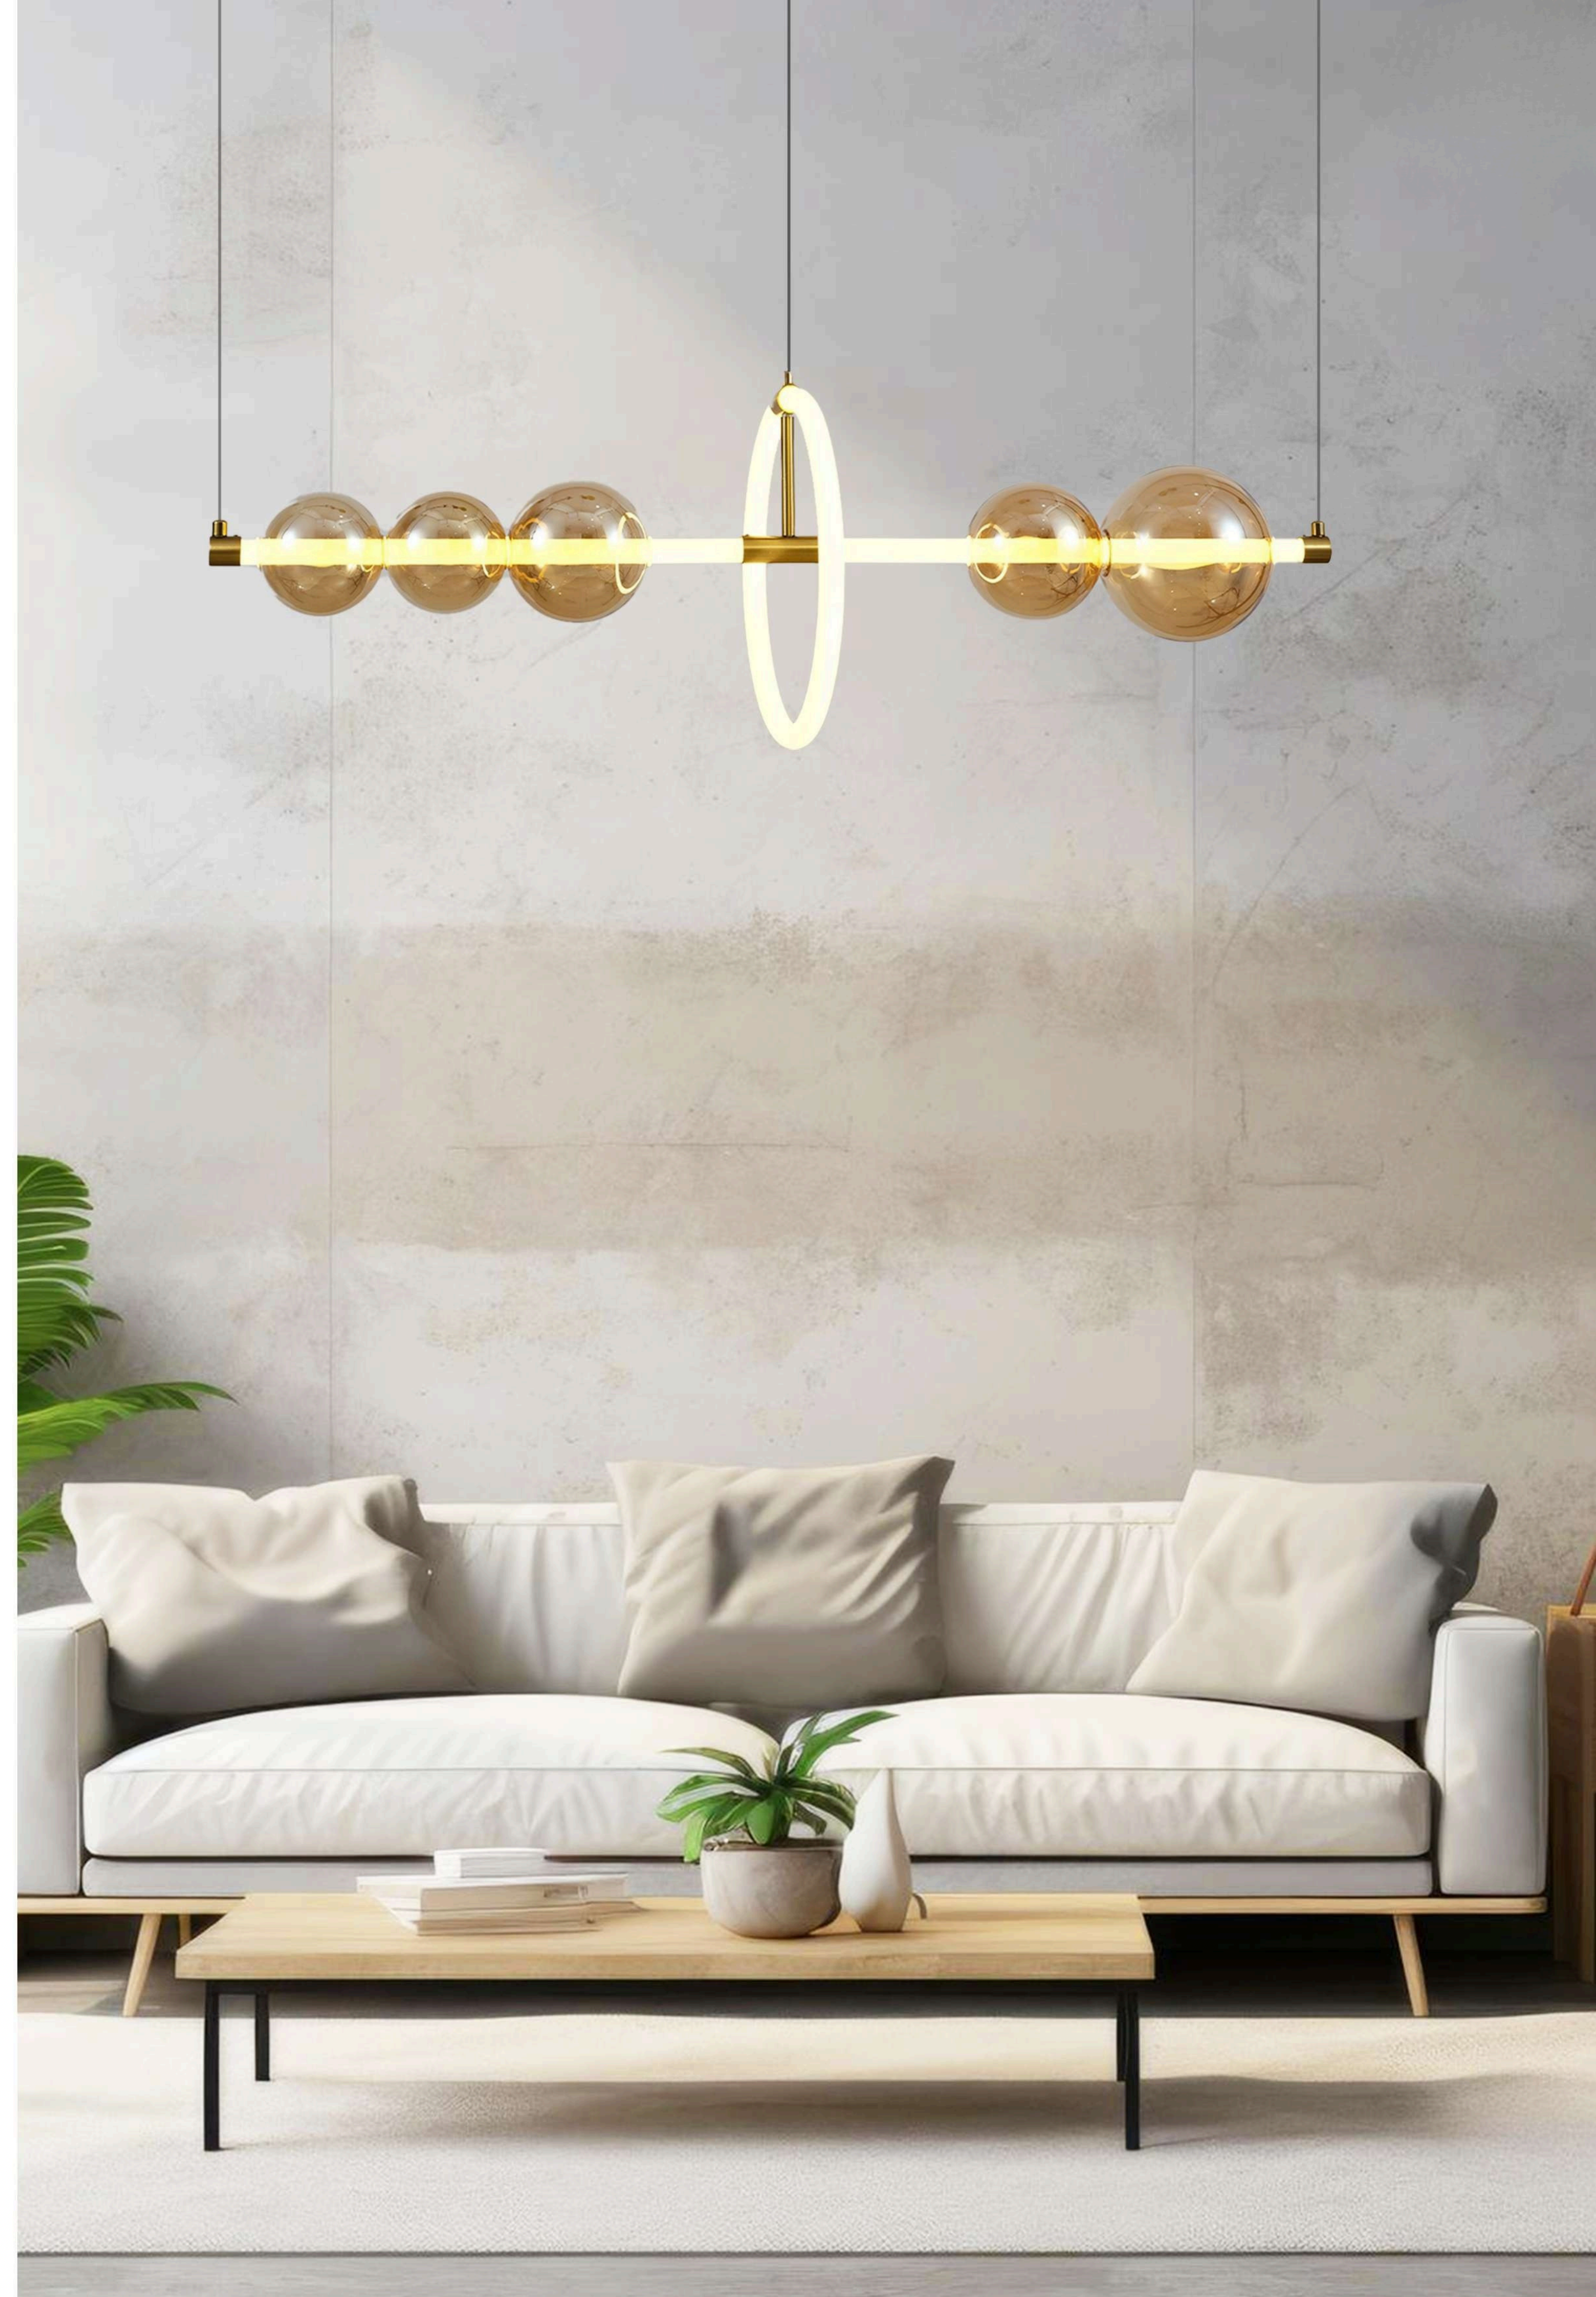

DRL 4176/940

Brass Gold + Amber Glass
Metal + Glass
940mm(D)*1000mm(H)
Lamp-60W