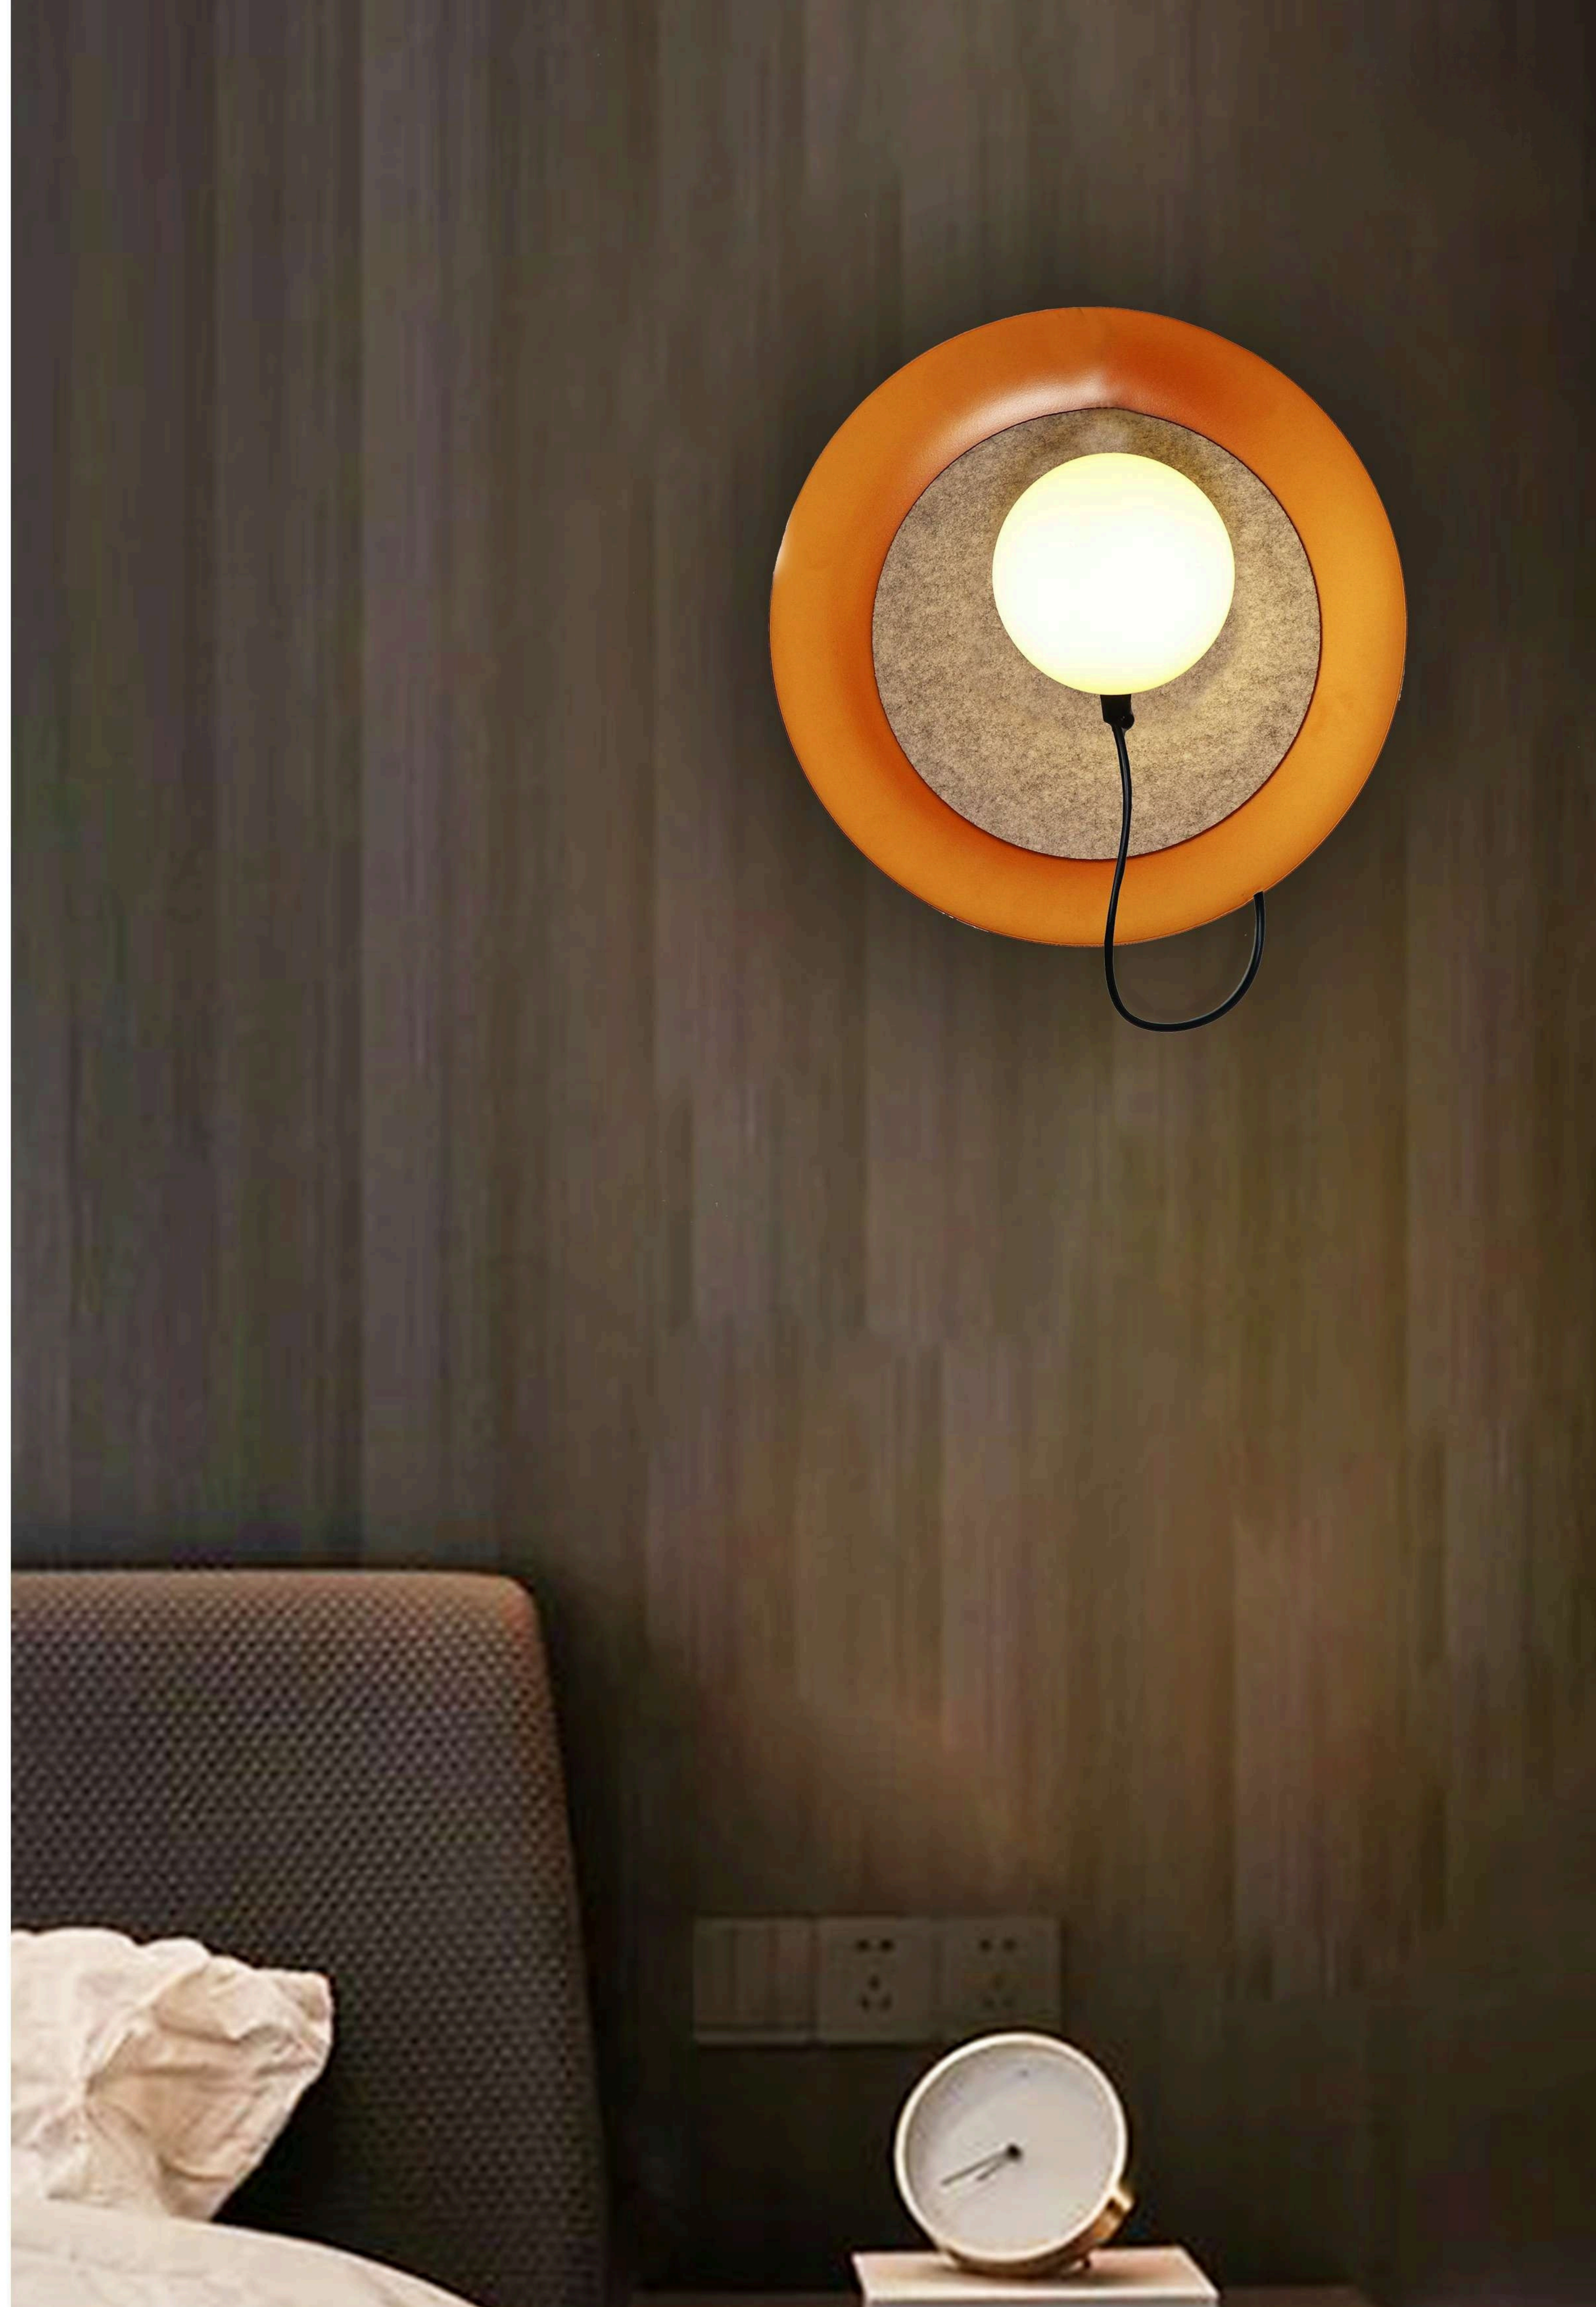

DRL 4048/A

Black
Metal + Poly
250mm(D)
Lamp-G9

DRL 4049/B

Black
Metal + poly
250mm(D)
Lamp-G9