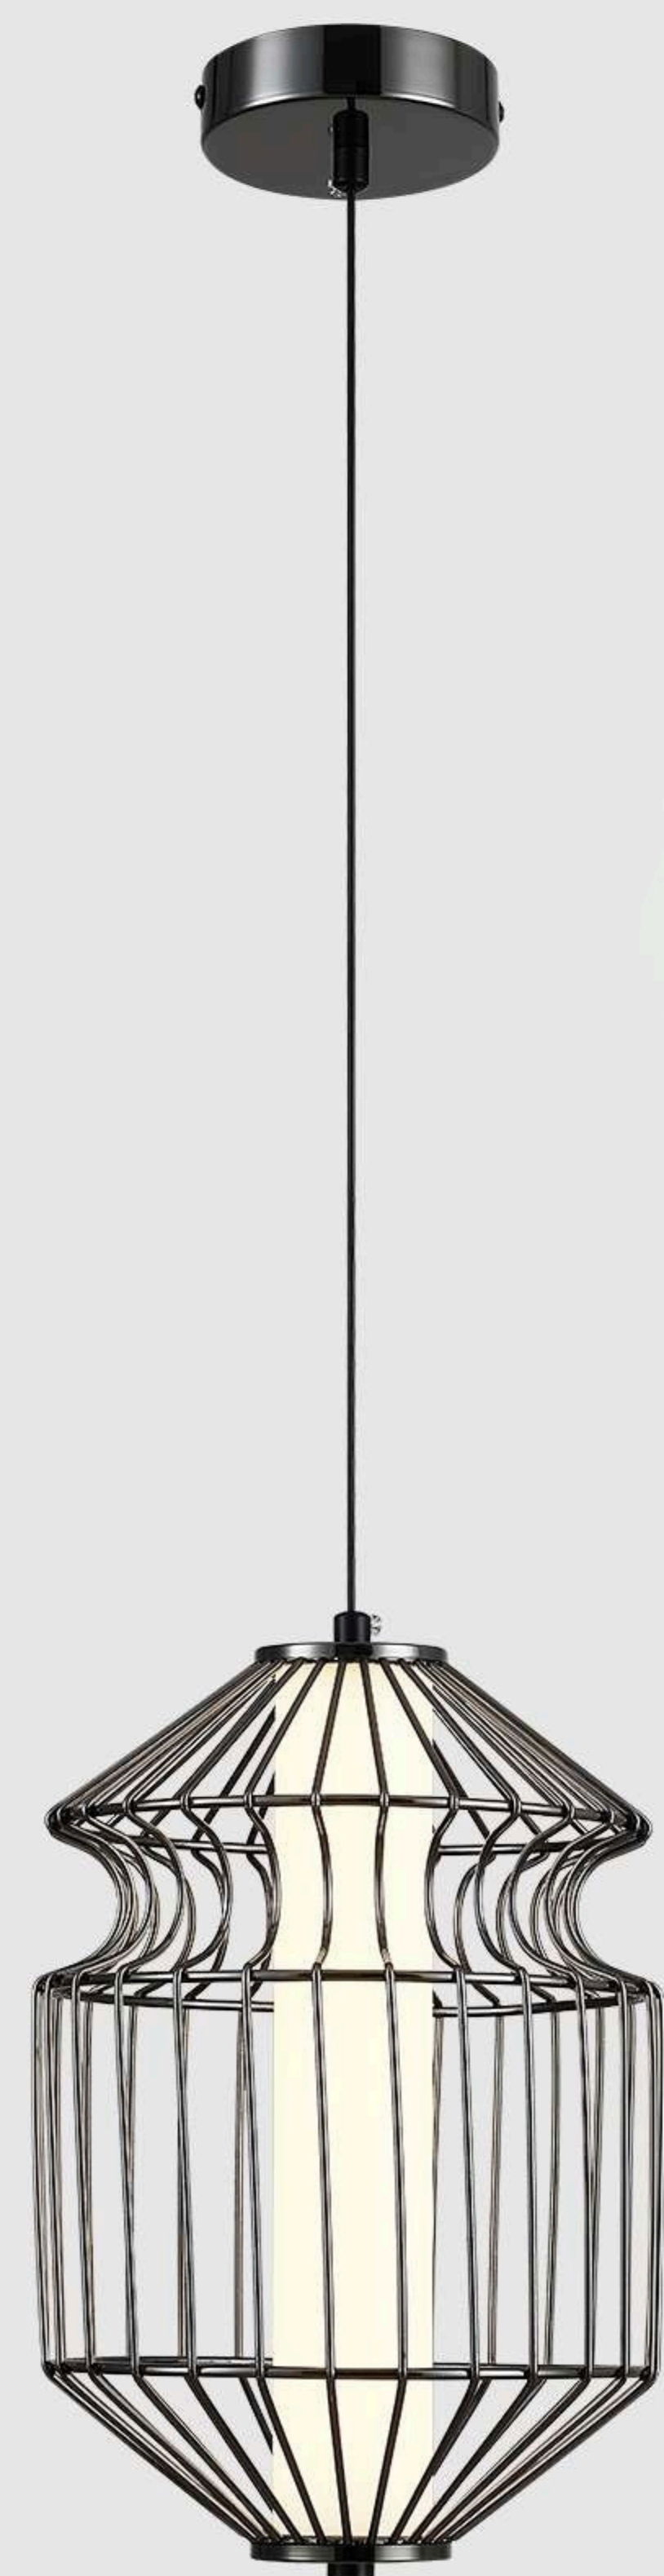

DRL 4115

French Gold
Metal + Acrylic
200mm(D)*300mm(H)
Lamp-12W LED