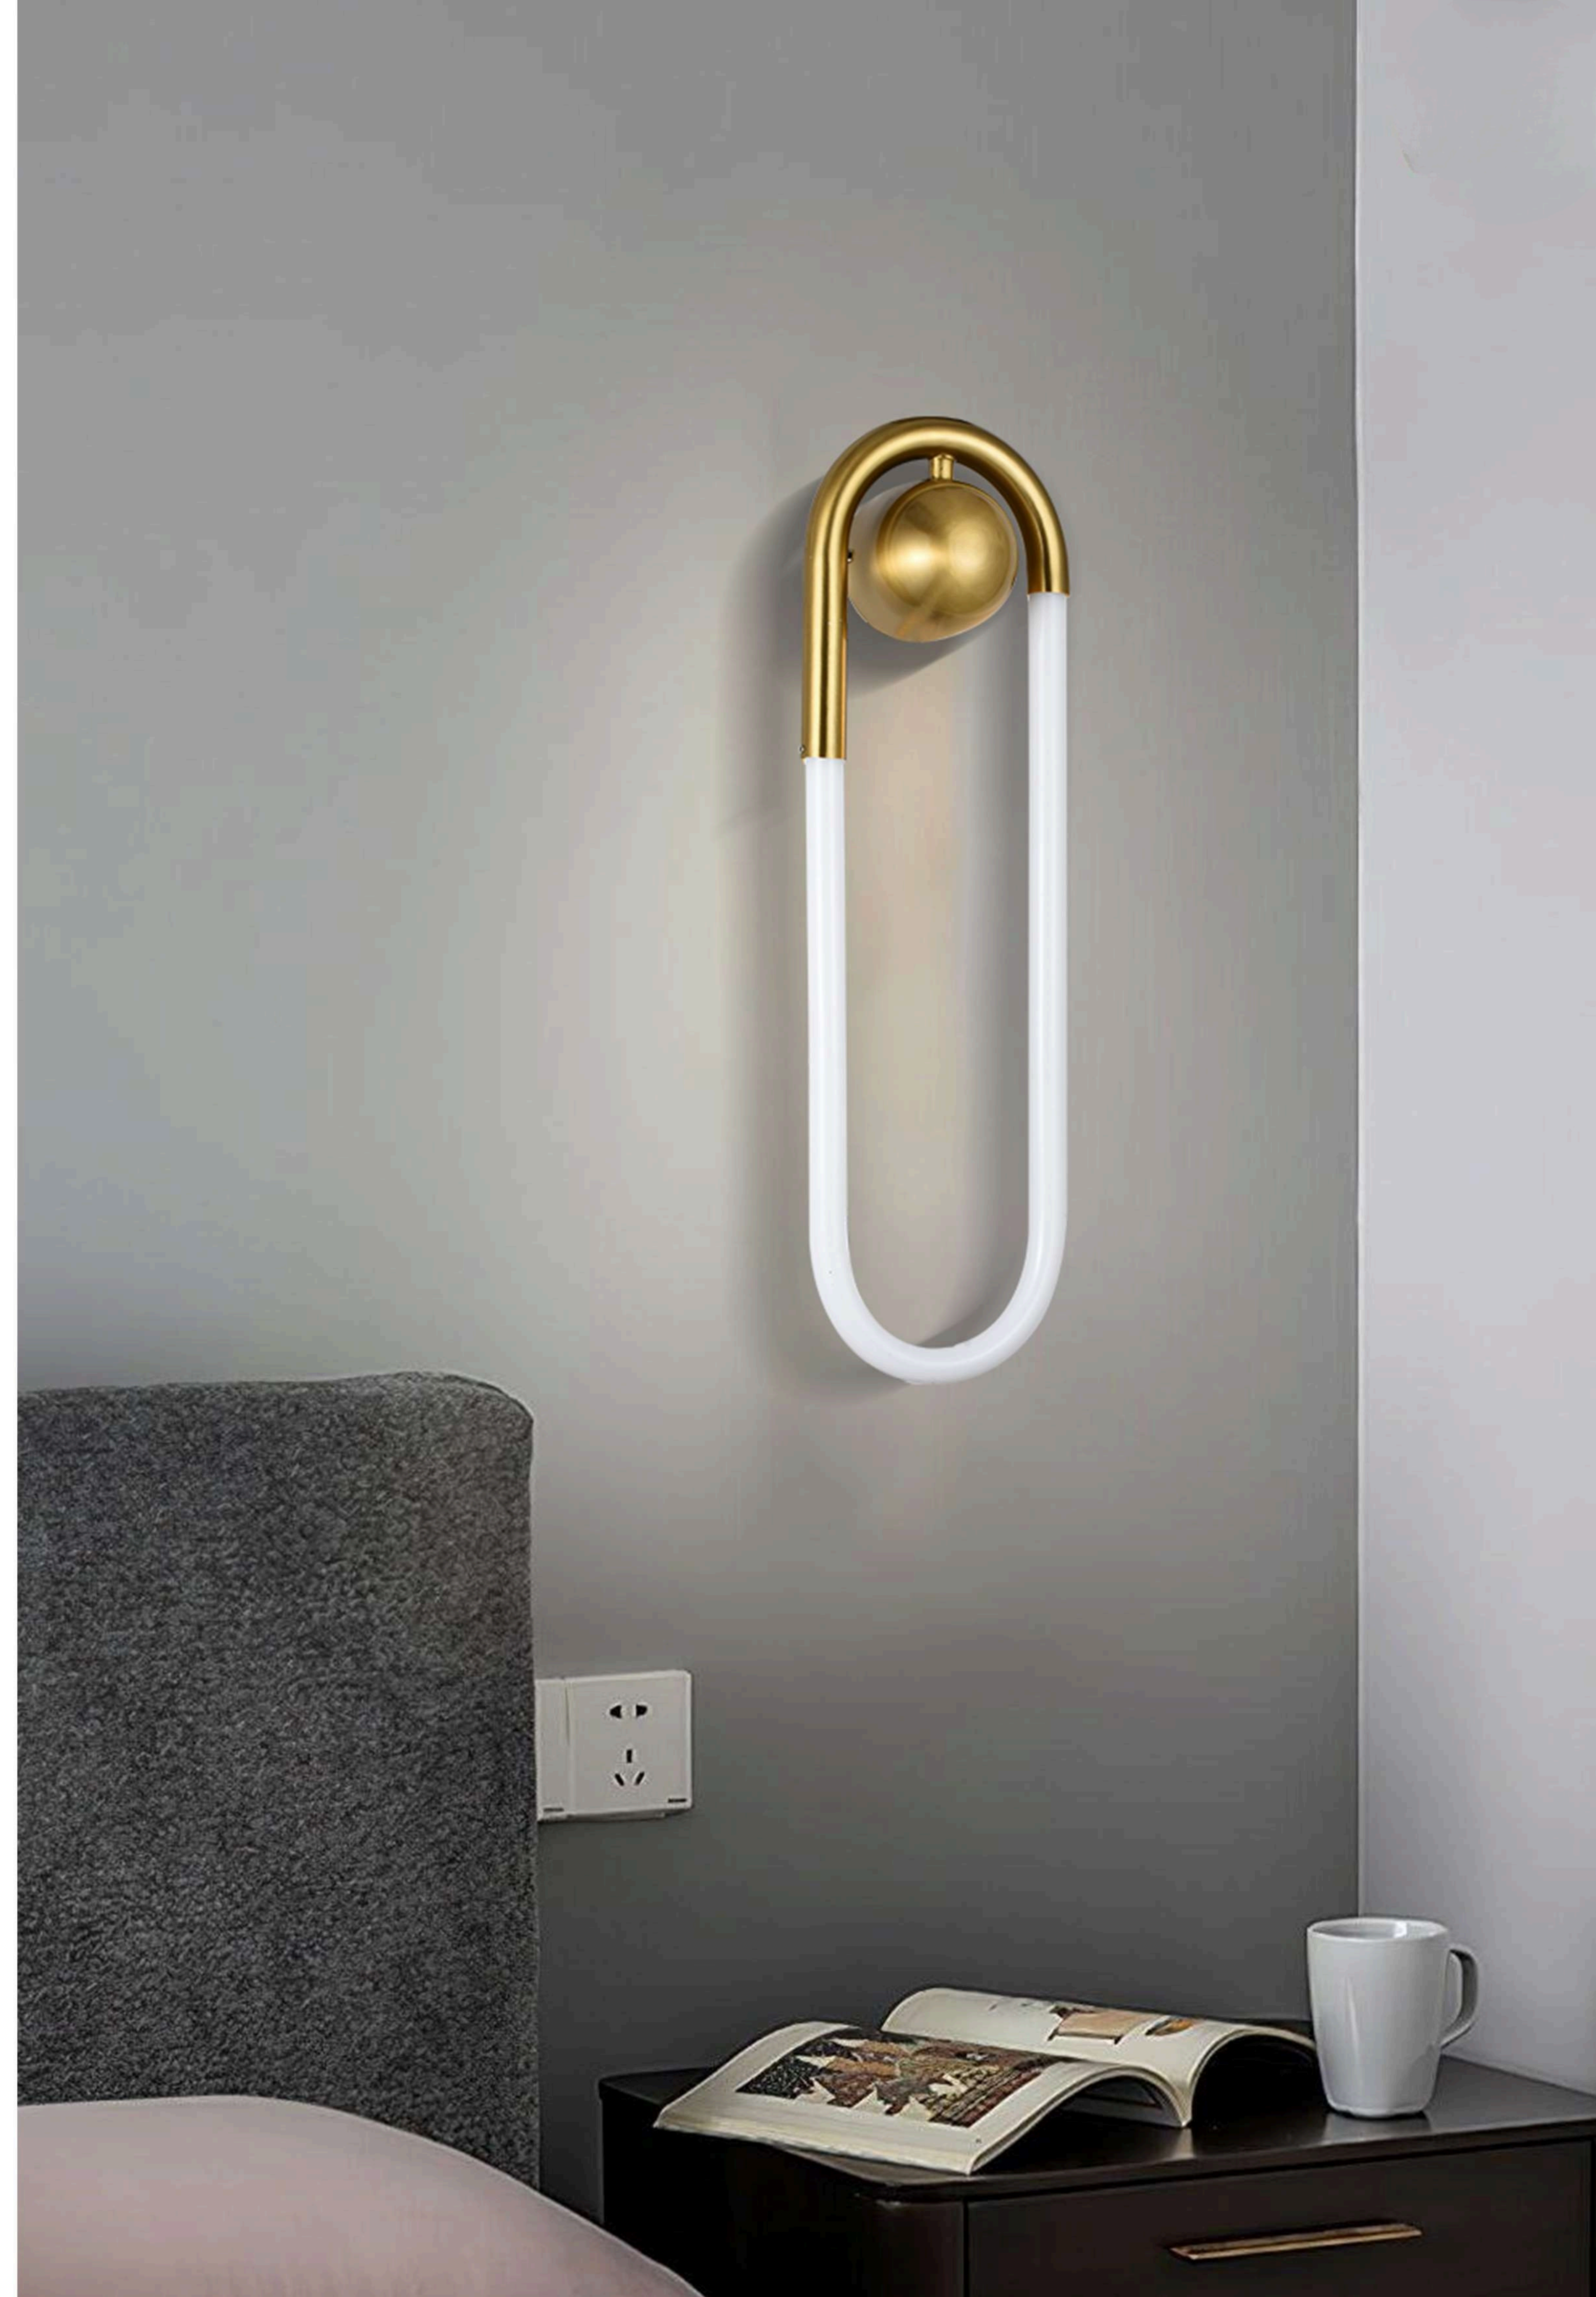

DRL 4015

**Brass Gold
Metal + Glass
530mm(H)*100mm(W)
Lamp-20W**

DRL 4016

**Brass Gold
Metal + Acrylic
450mm(H)*150mm(W)
Lamp-24W**

DRL 4017

**Brass Gold
Metal
720mm(H)*50mm(D)
Lamp-E14**

DRL 4018

**Brass Gold
Metal + Glass
600mm(H)*150mm(D)
Lamp-E14 + G9**

DRL 4019/270AB

Brass Gold + Black
Metal
270mm(D)
Lamp- 6W LED

DRL 4020/270CP

Copper + Black
Metal
270mm(D)
Lamp- 6W LED

DRL 4021/380CP

**Brass Gold + Black
Metal
380mm(D)
Lamp- 10W LED**

DRL 4022/380CP

**Copper + Black
Metal
380mm(D)
Lamp- 10W LED**