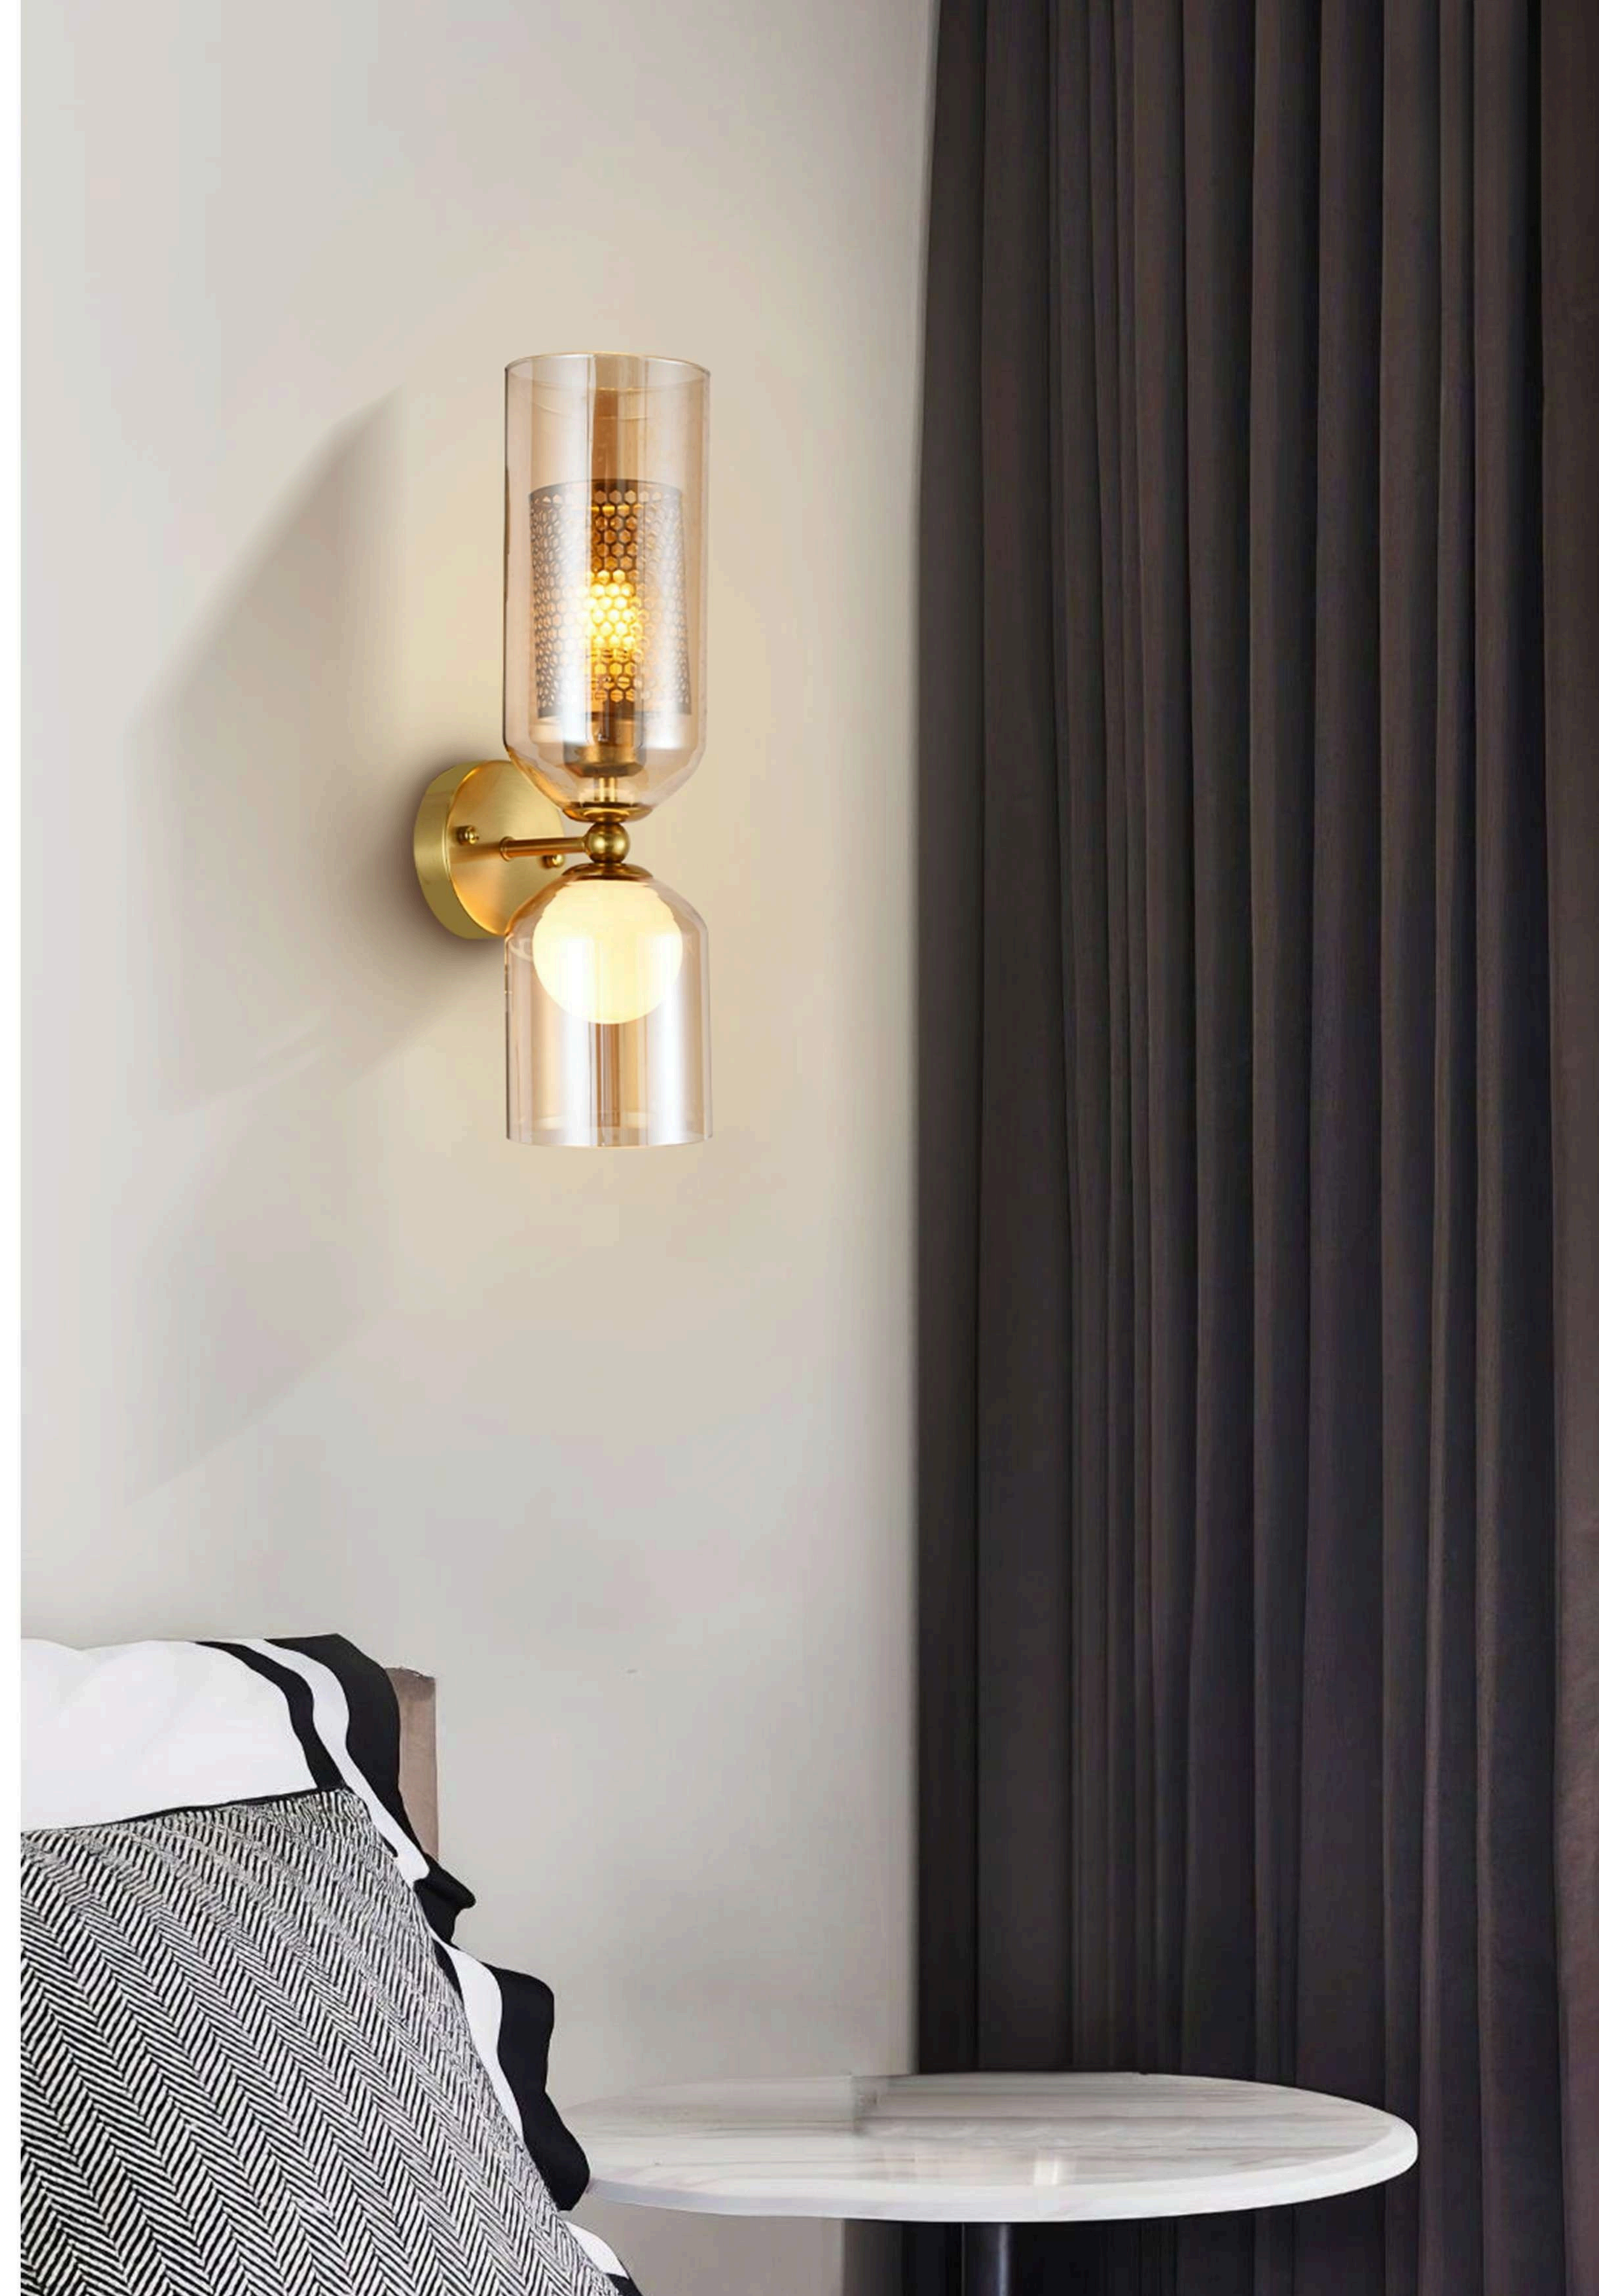

DRL 4002

**Brass Gold + Smoke Glass
Metal + Glass
230mm(D)
Lamp-6W**

DRL 4003

**Brass Gold + Amber Glass
Metal + Glass
280mm(H)*150mm(D)
Lamp- E27**

DRL 4004

**Brass Gold + Smoke Glass
Metal + Glass
280mm(H)*150mm(D)
Lamp-E27**

DRL 4005

**Brass Gold + Amber Glass
Metal + Glass
220mm(D)*250mm(H)
Lamp- 10W**

DRL 4006

**Brass Gold + Smoke Glass
Metal + Glass
220mm(D)*250mm(H)
Lamp- 10W**

DRL 4007

**Brass Gold + Amber Glass
Metal + Glass
400mm(H)*120mm(D)
Lamp-E27 + G9**