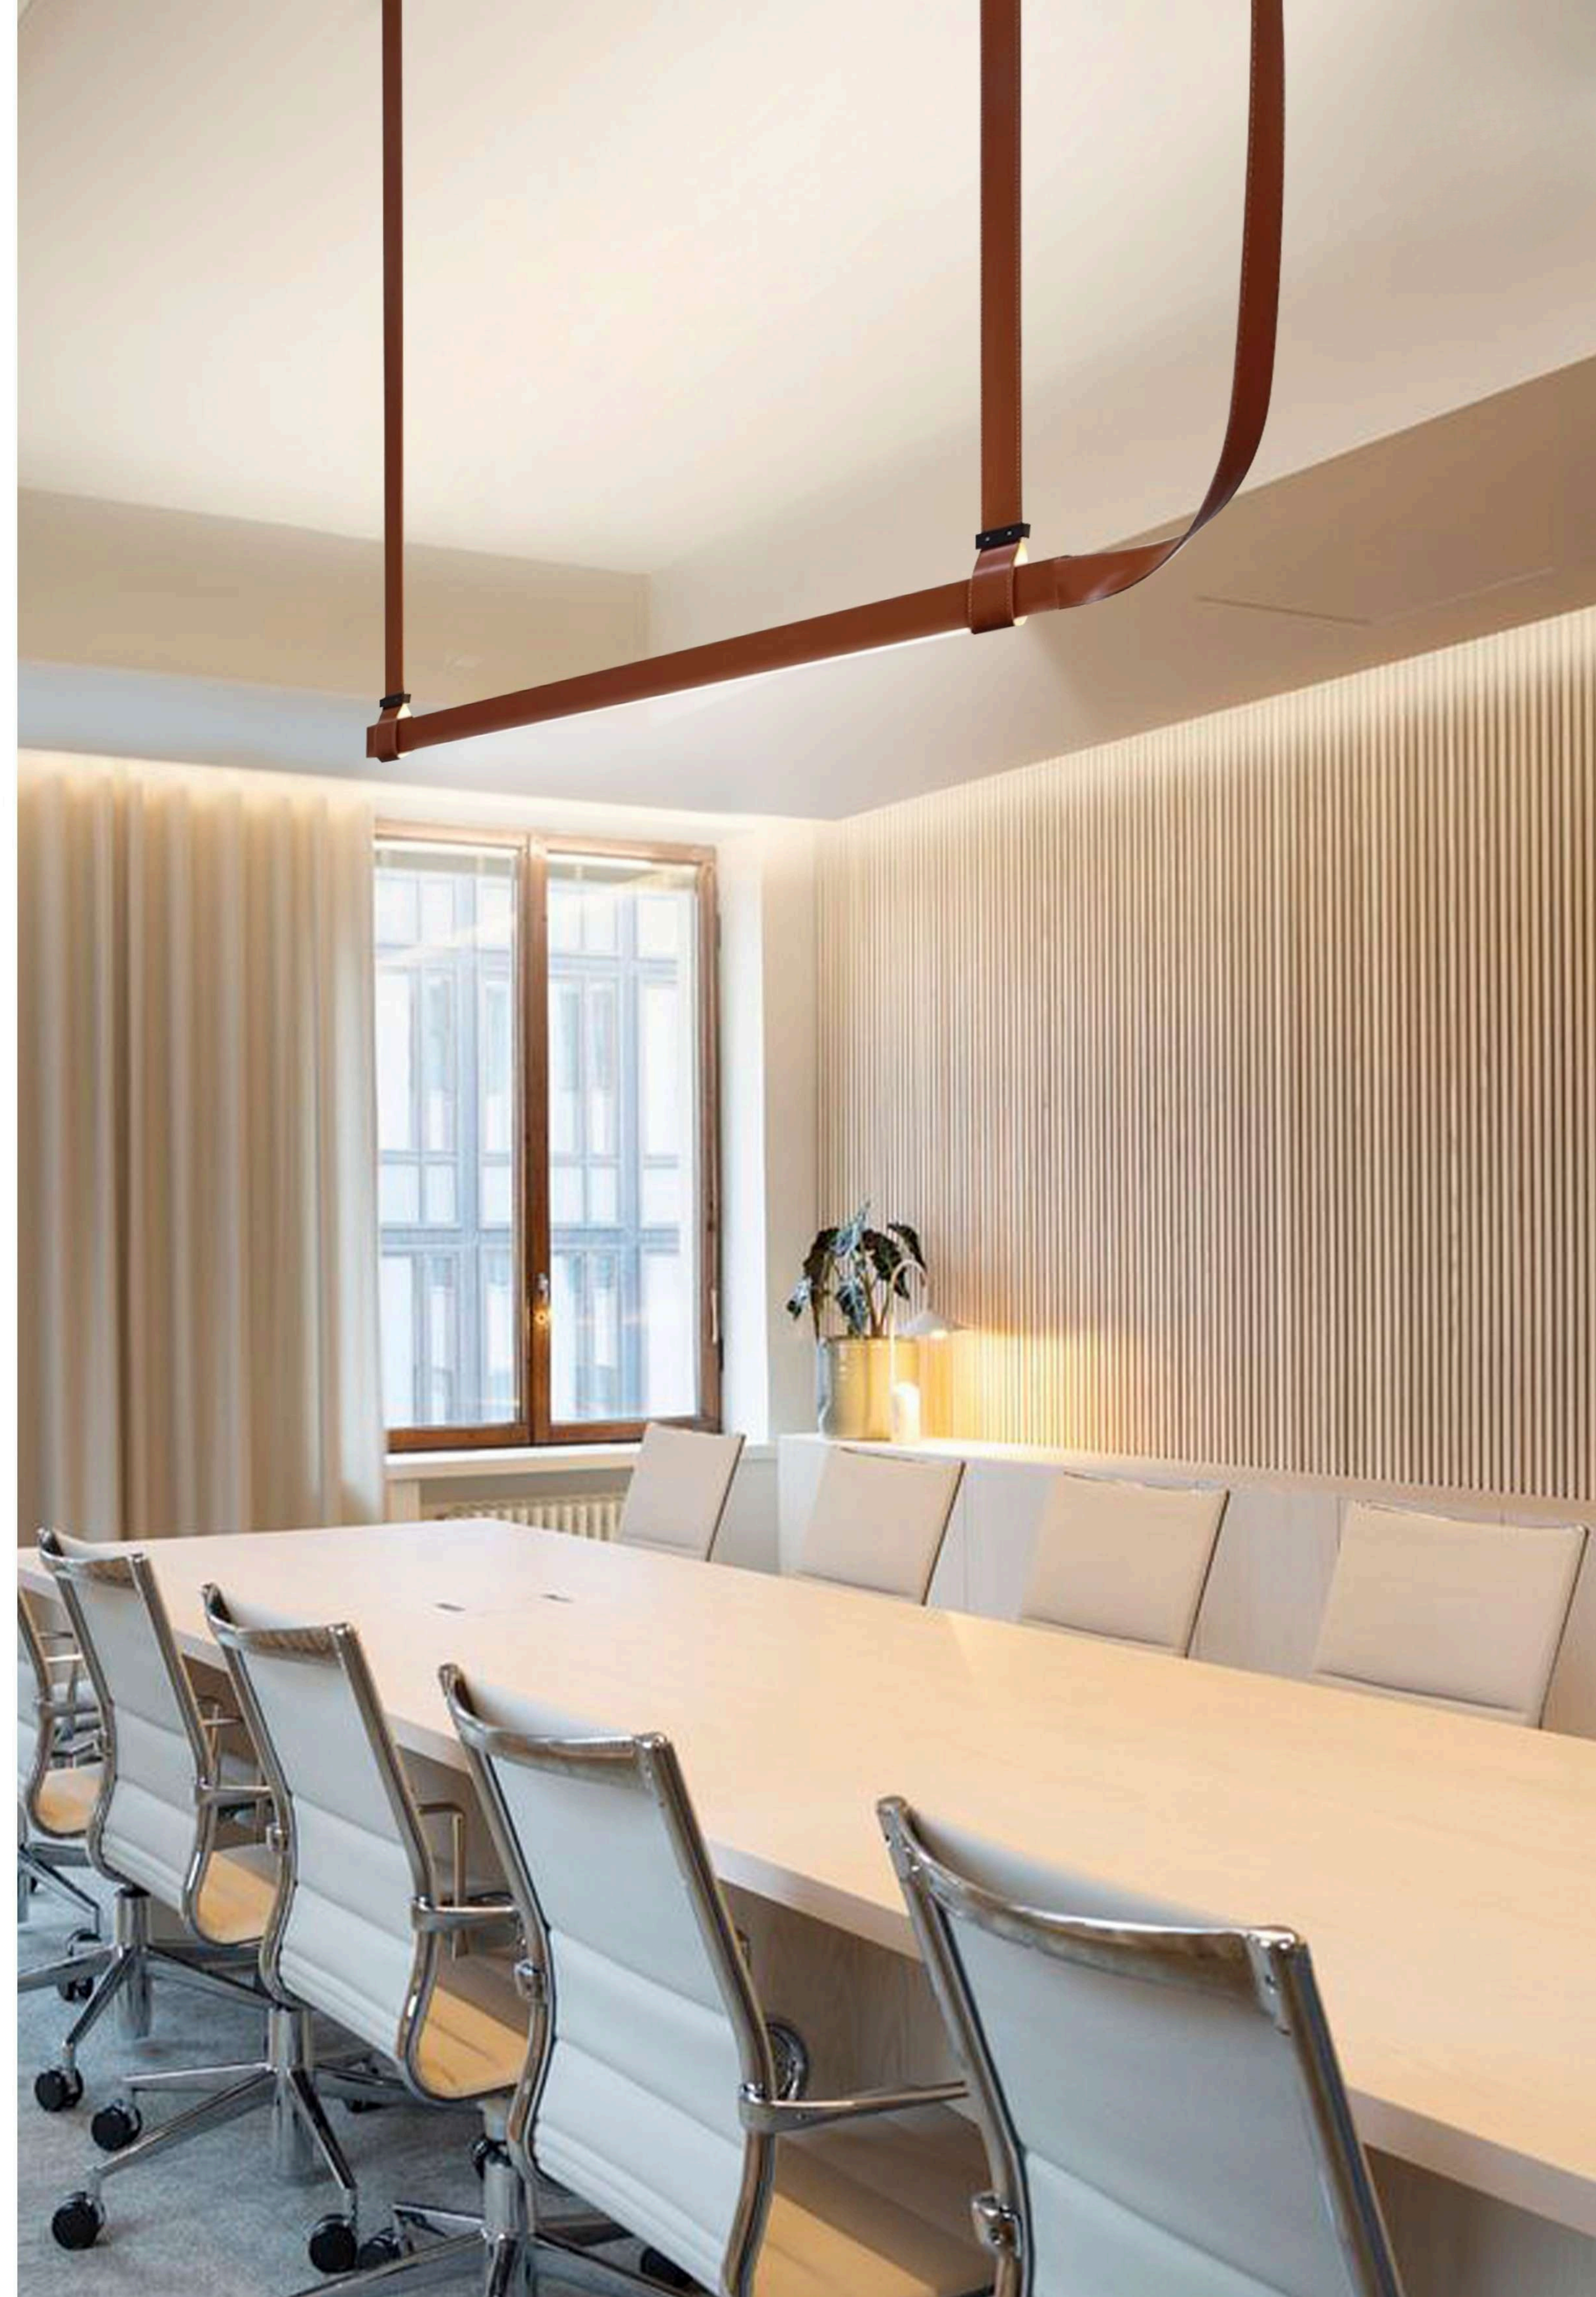

DRL 4142

**Nickel Black + Brown
Metal + Glass
1200mm(L)*1000mm(H)
Lamp-36W**

DRL 4143

**Brown
Leather
1200mm(L)*1000mm(H)
Lamp-48W**

DRL 4144

Brass Gold + Brown
Marble + Leather
900mm(L)*1000mm(H)
Lamp-24W