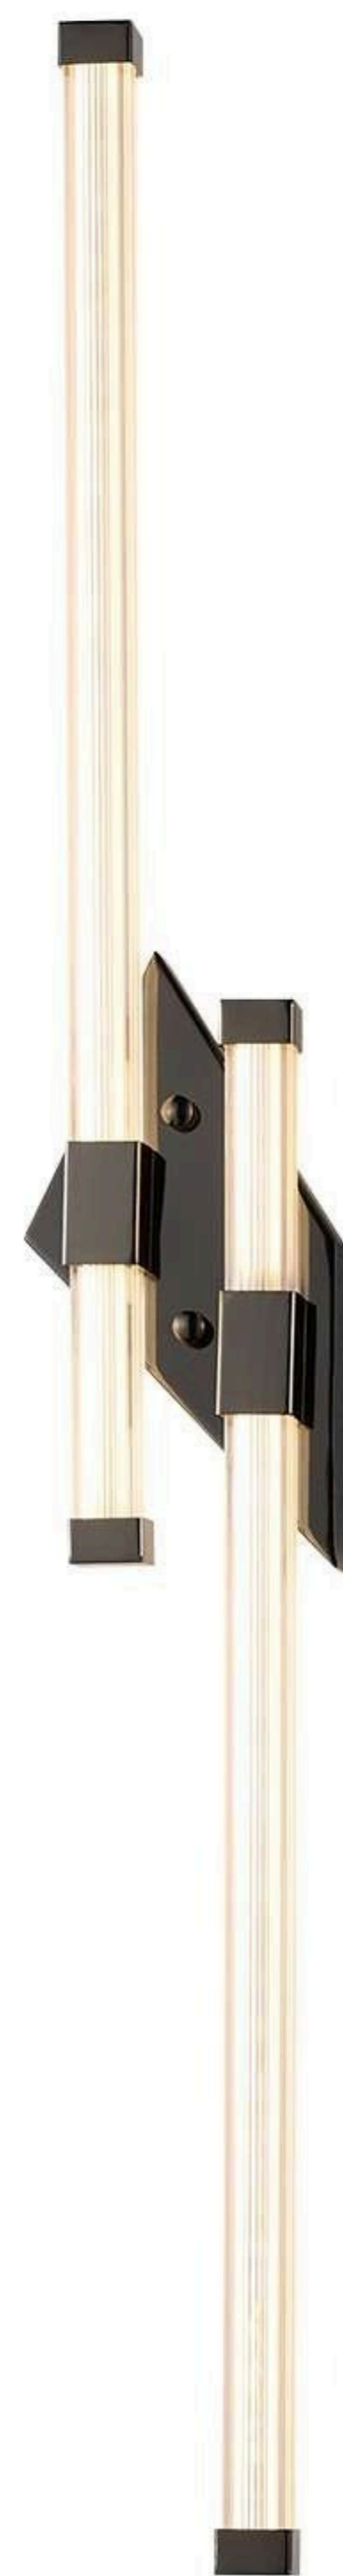

DRL 4002

**Brass Gold + Smoke Glass
Metal + Glass
230mm(D)
Lamp-6W**

DRL 4003

**Brass Gold + Amber Glass
Metal + Glass
280mm(H)*150mm(D)
Lamp- E27**

DRL 4004

**Brass Gold + Smoke Glass
Metal + Glass
280mm(H)*150mm(D)
Lamp-E27**

DRL 4005

**Brass Gold + Amber Glass
Metal + Glass
220mm(D)*250mm(H)
Lamp- 10W**

DRL 4006

**Brass Gold + Smoke Glass
Metal + Glass
220mm(D)*250mm(H)
Lamp- 10W**

DRL 4007

**Brass Gold + Amber Glass
Metal + Glass
400mm(H)*120mm(D)
Lamp-E27 + G9**

DRL 4012

**Nickel Black
Metal + Acrylic
600mm(L)*55mm(W)
Lamp-14W**

DRL 4013

**Nickel Black
Metal + Acrylic
520mm(L)*50mm(W)
Lamp- 12W**

DRL 4014

**Nickel Black
Metal + Acrylic
850mm(L)*100mm(W)
Lamp-24W**

DRL 4015

**Brass Gold
Metal + Glass
530mm(H)*100mm(W)
Lamp-20W**

DRL 4016

**Brass Gold
Metal + Acrylic
450mm(H)*150mm(W)
Lamp-24W**

DRL 4017

**Brass Gold
Metal
720mm(H)*50mm(D)
Lamp-E14**

DRL 4018

**Brass Gold
Metal + Glass
600mm(H)*150mm(D)
Lamp-E14 + G9**