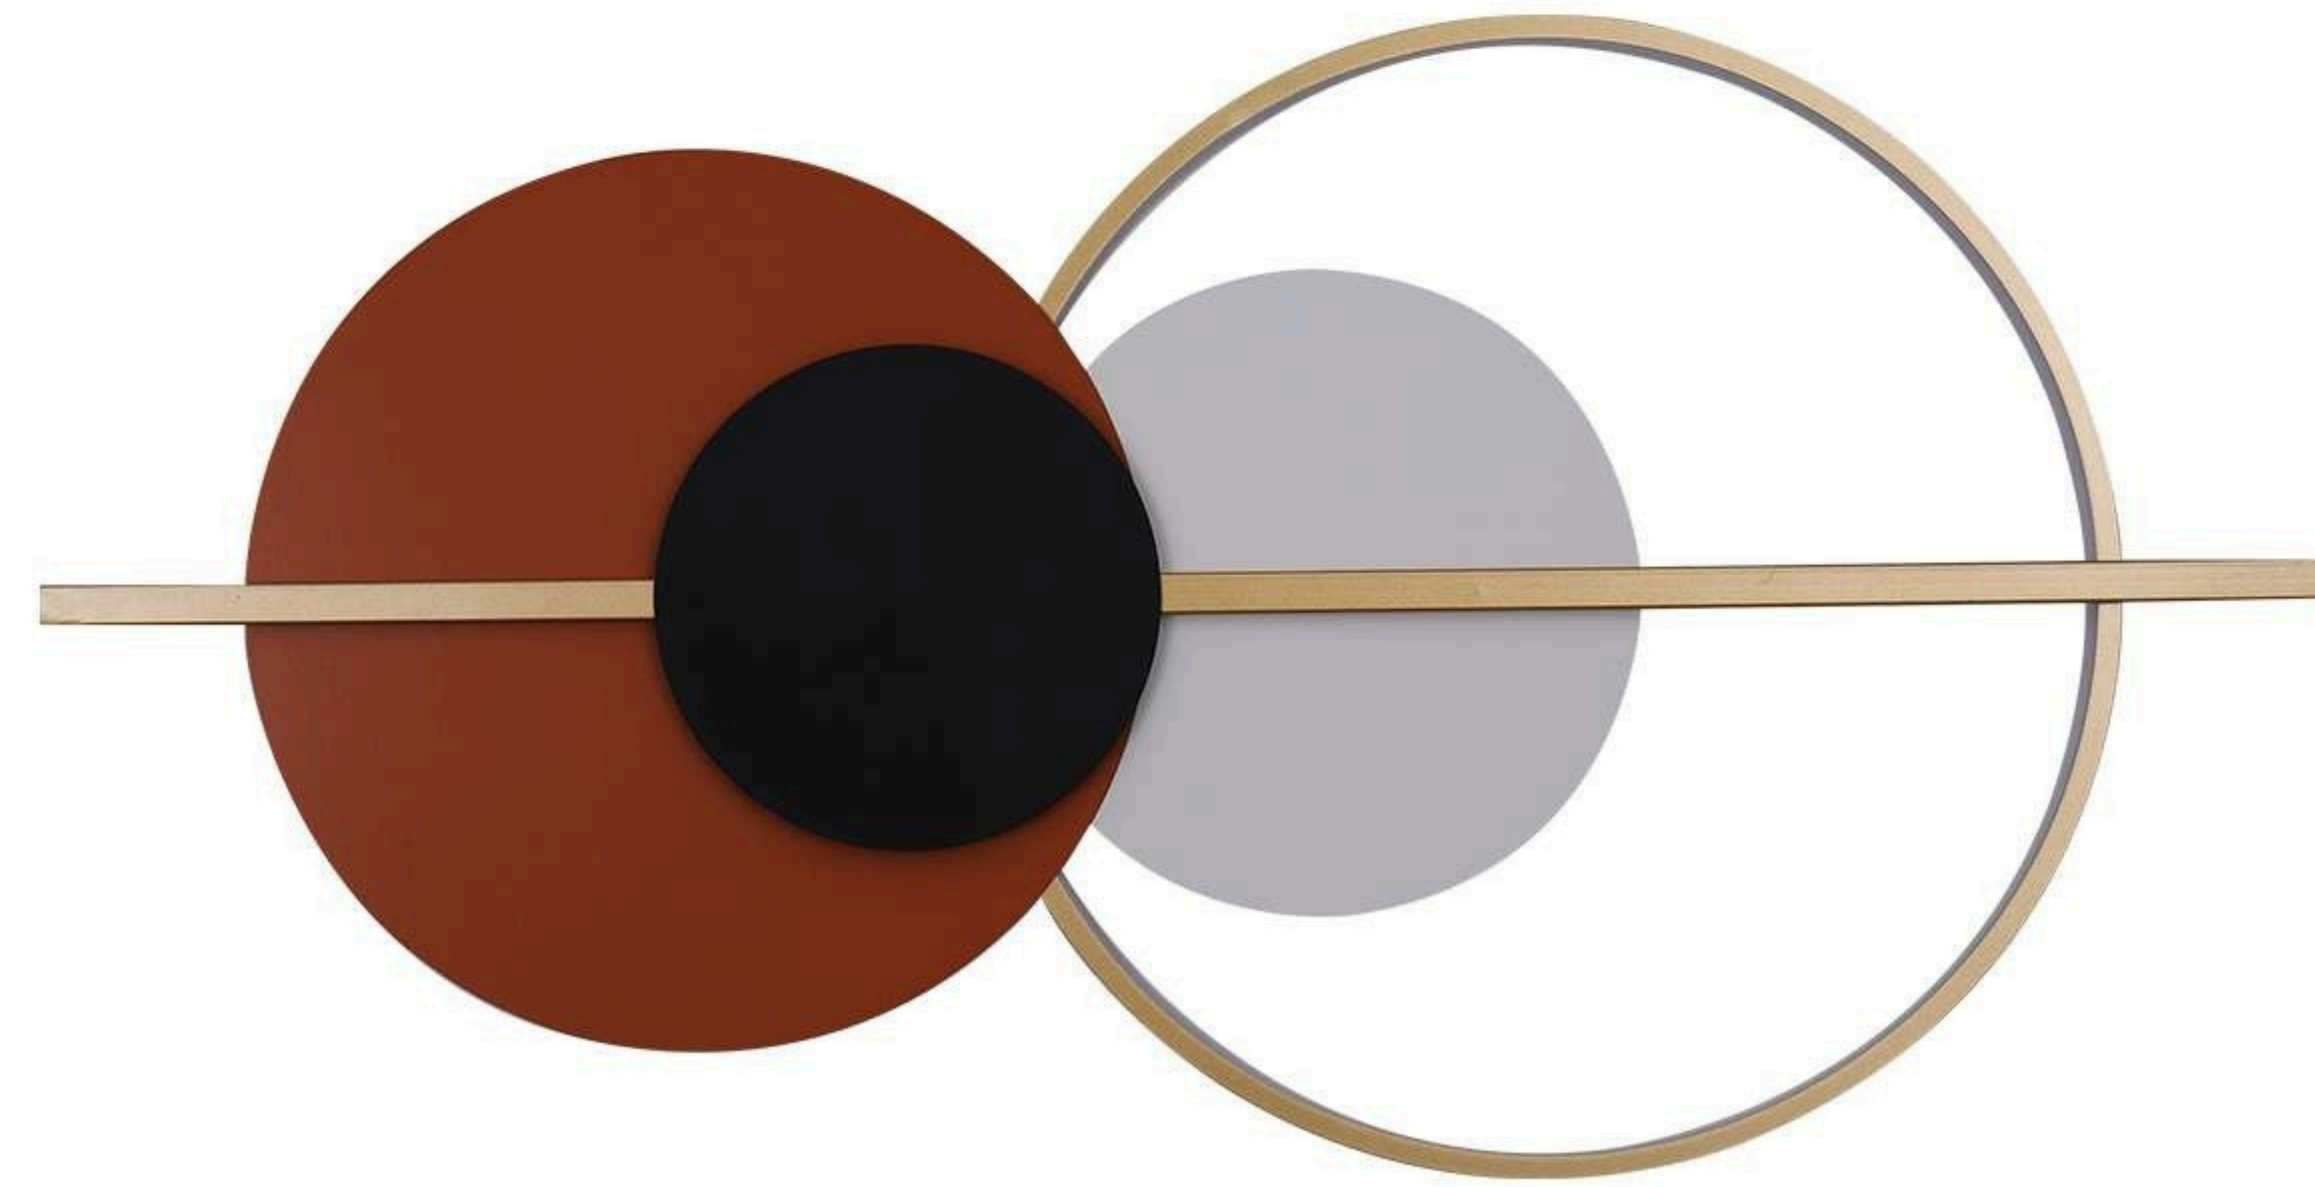

DRL 4038

**Brass Gold
Metal + Acrylic
400mm(L)*60mm(D)
Lamp-12W LED**

DRL 4039

Orange + Gold
Metal
950mm(L)*340mm(H)
Lamp-10W LED

DRL 4040

Orange + Black
Metal
800mm(L)*500mm(H)
Lamp-20W LED

DRL 4041/S GR

Green + Black
Metal
380mm(H)*230mm(W)
Lamp- 10W