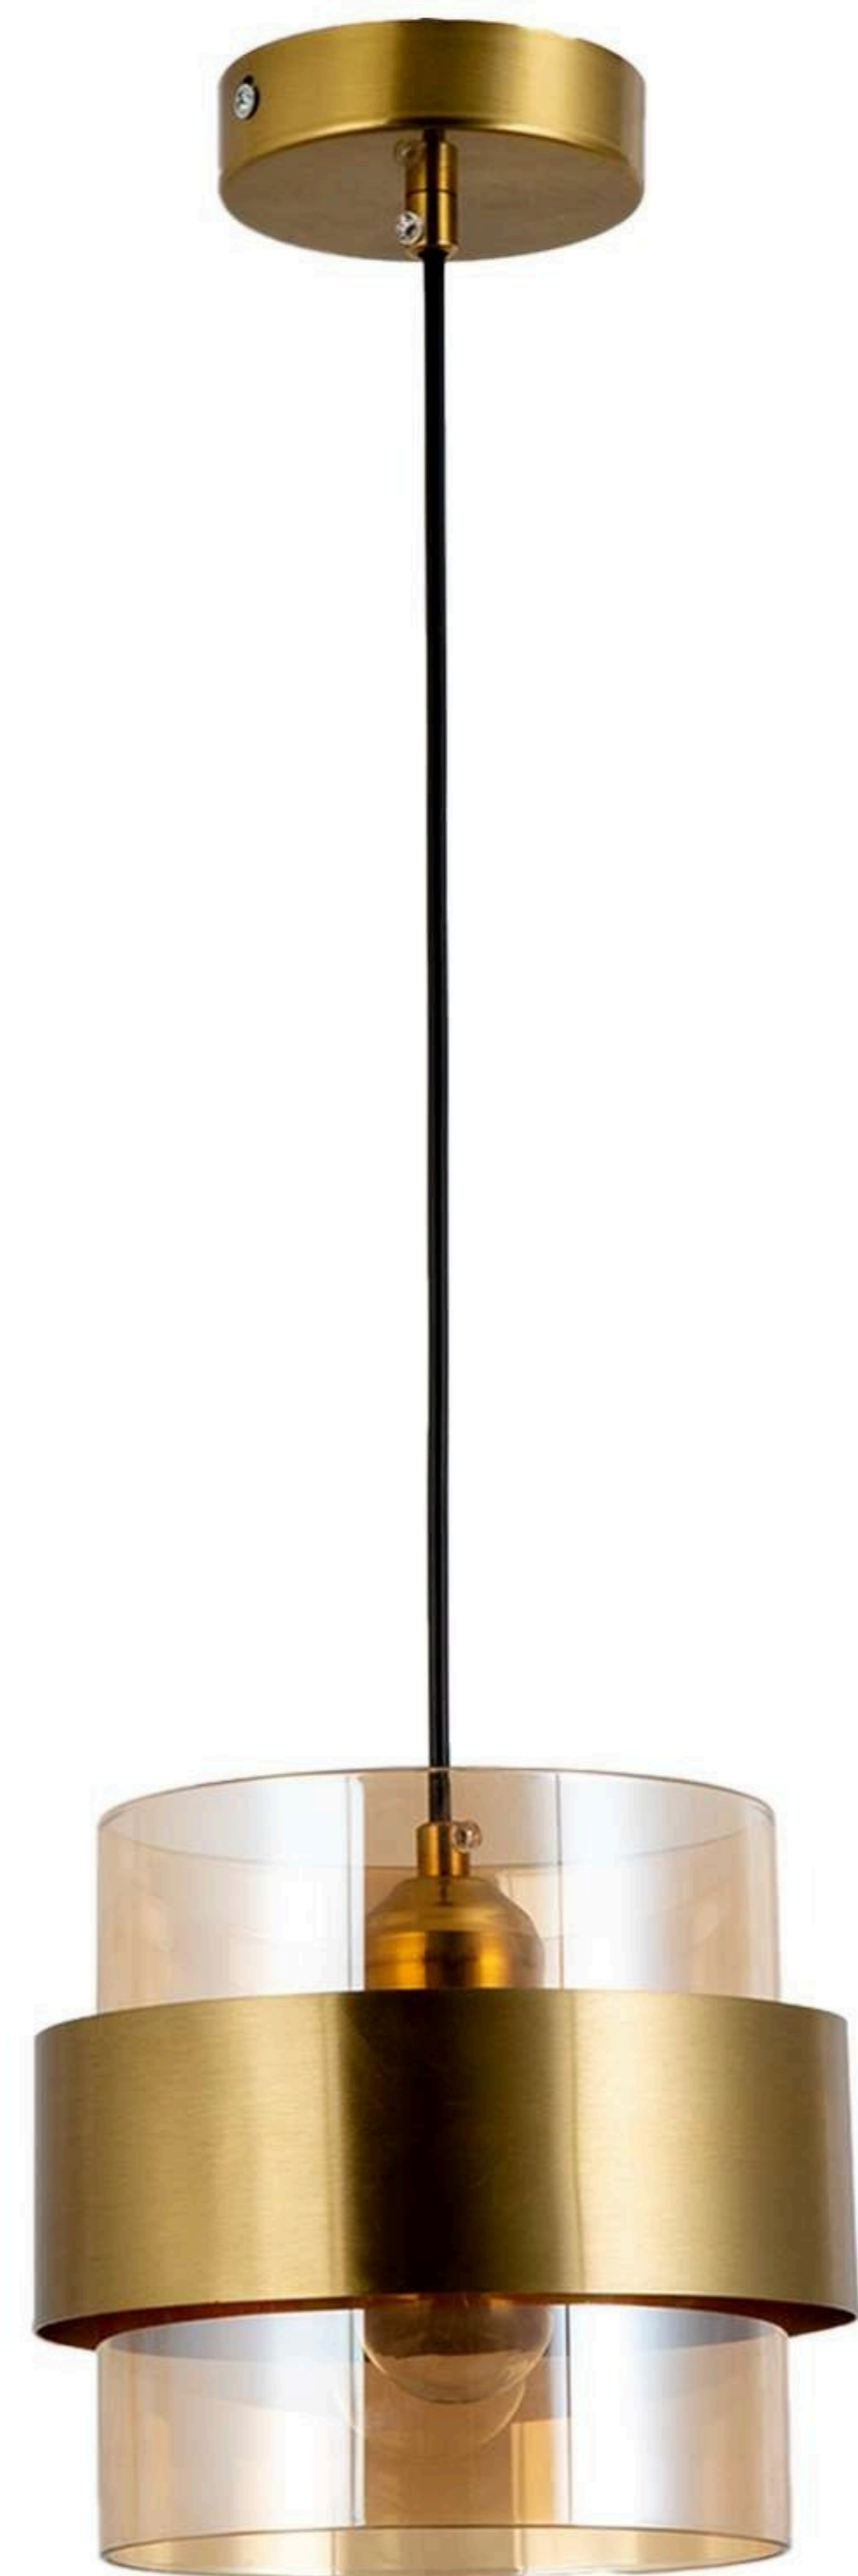

DRL 4075

**Black + Smoke Glass
Metal + Glass
350mm(D)*1000mm(H)
Lamp-18W LED**

DRL 4076

**Black + Amber Glass
Metal + Glass
350mm(D)*1000mm(H)
Lamp-18W LED**

DRL 4077

**Brass Gold + Amber Glass
Metal + Glass
700mm(L)*1000mm(H)
Lamp-24W LED**

DRL 4078

Black + Smoke Glass
Metal + Glass
350mm(D)*1000mm(H)
Lamp-E27

DRL 4079

Brass Gold + Amber Glass
Metal + Glass
350mm(D)*1000mm(H)
Lamp-E27

DRL 4080

**Brass Gold + Smoke Glass
Metal + Glass
170mm(D)*170mm(H)
Lamp-E27**

DRL 4081

**Brass Gold + Amber Glass
Metal + Glass
170mm(D)*170mm(H)
Lamp-E27**

DRL 4082

**Brass Gold + Smoke Glass
Metal + Glass
350mm(D)*1000mm(H)
Lamp-12W**

DRL 4083

**Brass Gold + Amber Glass
Metal + Glass
350mm(D)*1000mm(H)
Lamp-12W**