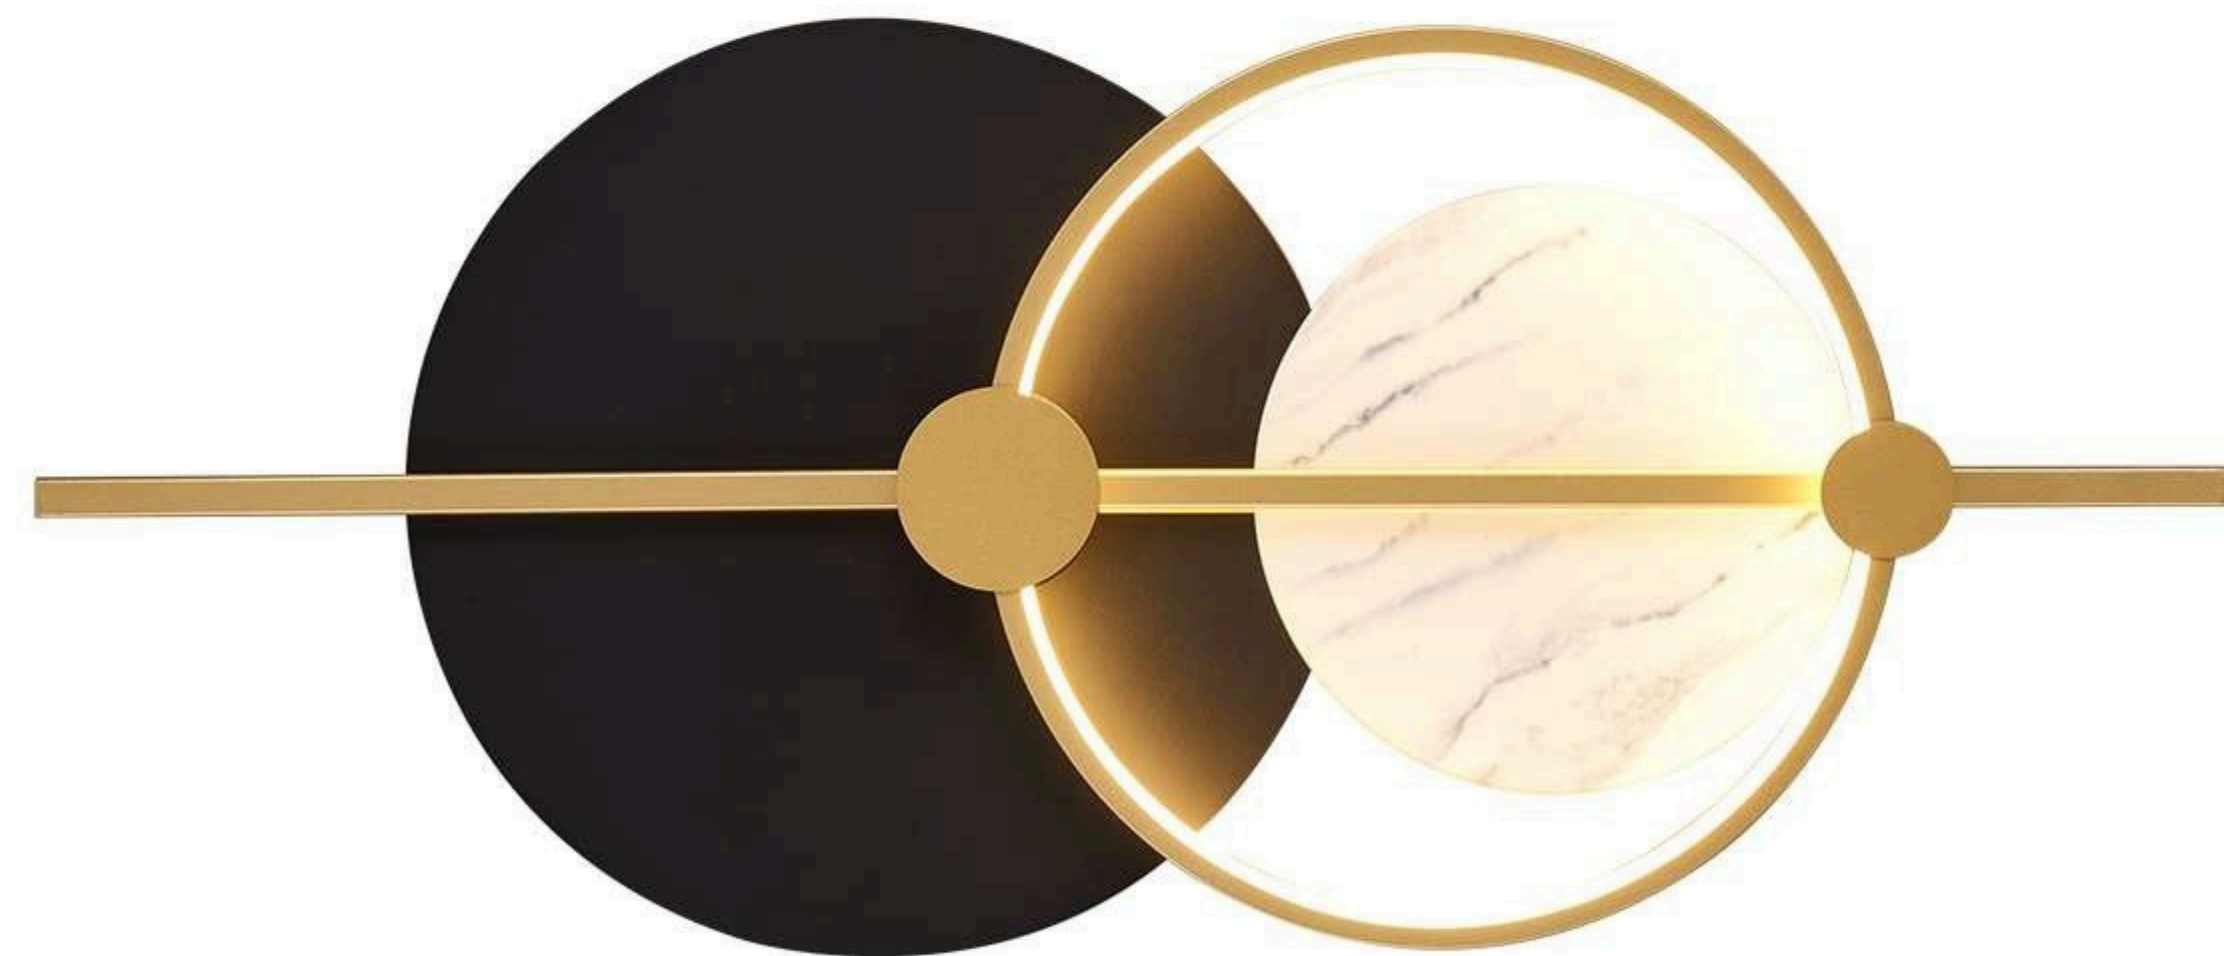

DRL 4034

Black + Rose Gold
Metal + Acrylic
180mm(D)*350mm(H)
Lamp-6W

DRL 4035

**Brass Gold
Metal + Glass
530mm(H)*150mm(D)
Lamp-G9**

DRL 4036

**Green + Gold
Metal
600mm(L)*350mm(D)
Lamp-12W**

DRL 4037

**Black + Gold
Metal
600mm(L)*350mm(D)
Lamp-12W**

DRL 4038

**Brass Gold
Metal + Acrylic
400mm(L)*60mm(D)
Lamp-12W LED**

DRL 4039

Orange + Gold
Metal
950mm(L)*340mm(H)
Lamp-10W LED

DRL 4040

Orange + Black
Metal
800mm(L)*500mm(H)
Lamp-20W LED

DRL 4041/S GR

Green + Black
Metal
380mm(H)*230mm(W)
Lamp- 10W