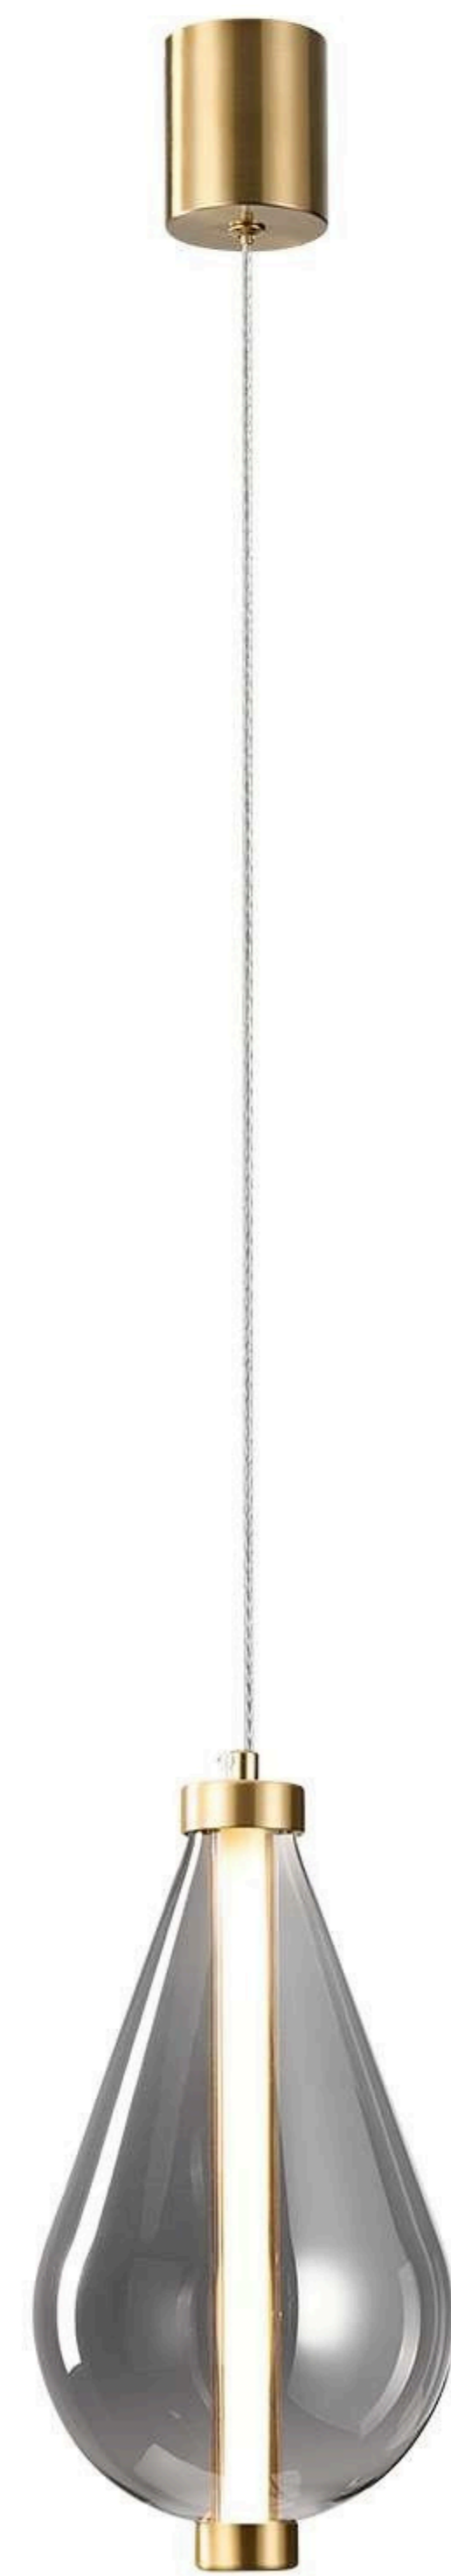

DRL 4090

Brass Gold + Amber Glass
Metal + Glass
250mm(D)*280mm(H)
Lamp-E27

DRL 4091

Black + Smoke Glass
Metal + Glass
250mm(D)*280mm(H)
Lamp-E27

DRL 4092

Nickel Black + Smoke Glass
Metal + Glass
220mm(D)*220mm(H)
Lamp-E27

DRL 4093

French Gold + Amber Glass
Metal + Glass
220mm(D)*220mm(H)
Lamp-E27

DRL 4094

**Brass Gold + Amber Glass
Metal + Glass
300mm(D)*450mm(H)
Lamp-15W**

DRL 4095

**Brass Gold + Smoke Glass
Metal + Glass
300mm(D)*450mm(H)
Lamp-15W**

DRL 4096

Brass Gold + Amber Glass
Metal + Glass
150mm(D)*270mm(H)
Lamp-10W

DRL 4097

Brass Gold + Smoke Glass
Metal + Glass
150mm(D)*270mm(H)
Lamp-10W

DRL 4098

White + Blue + Green
Metal + Ceramic + Glass
250mm(D)*430mm(H)
Lamp-E27