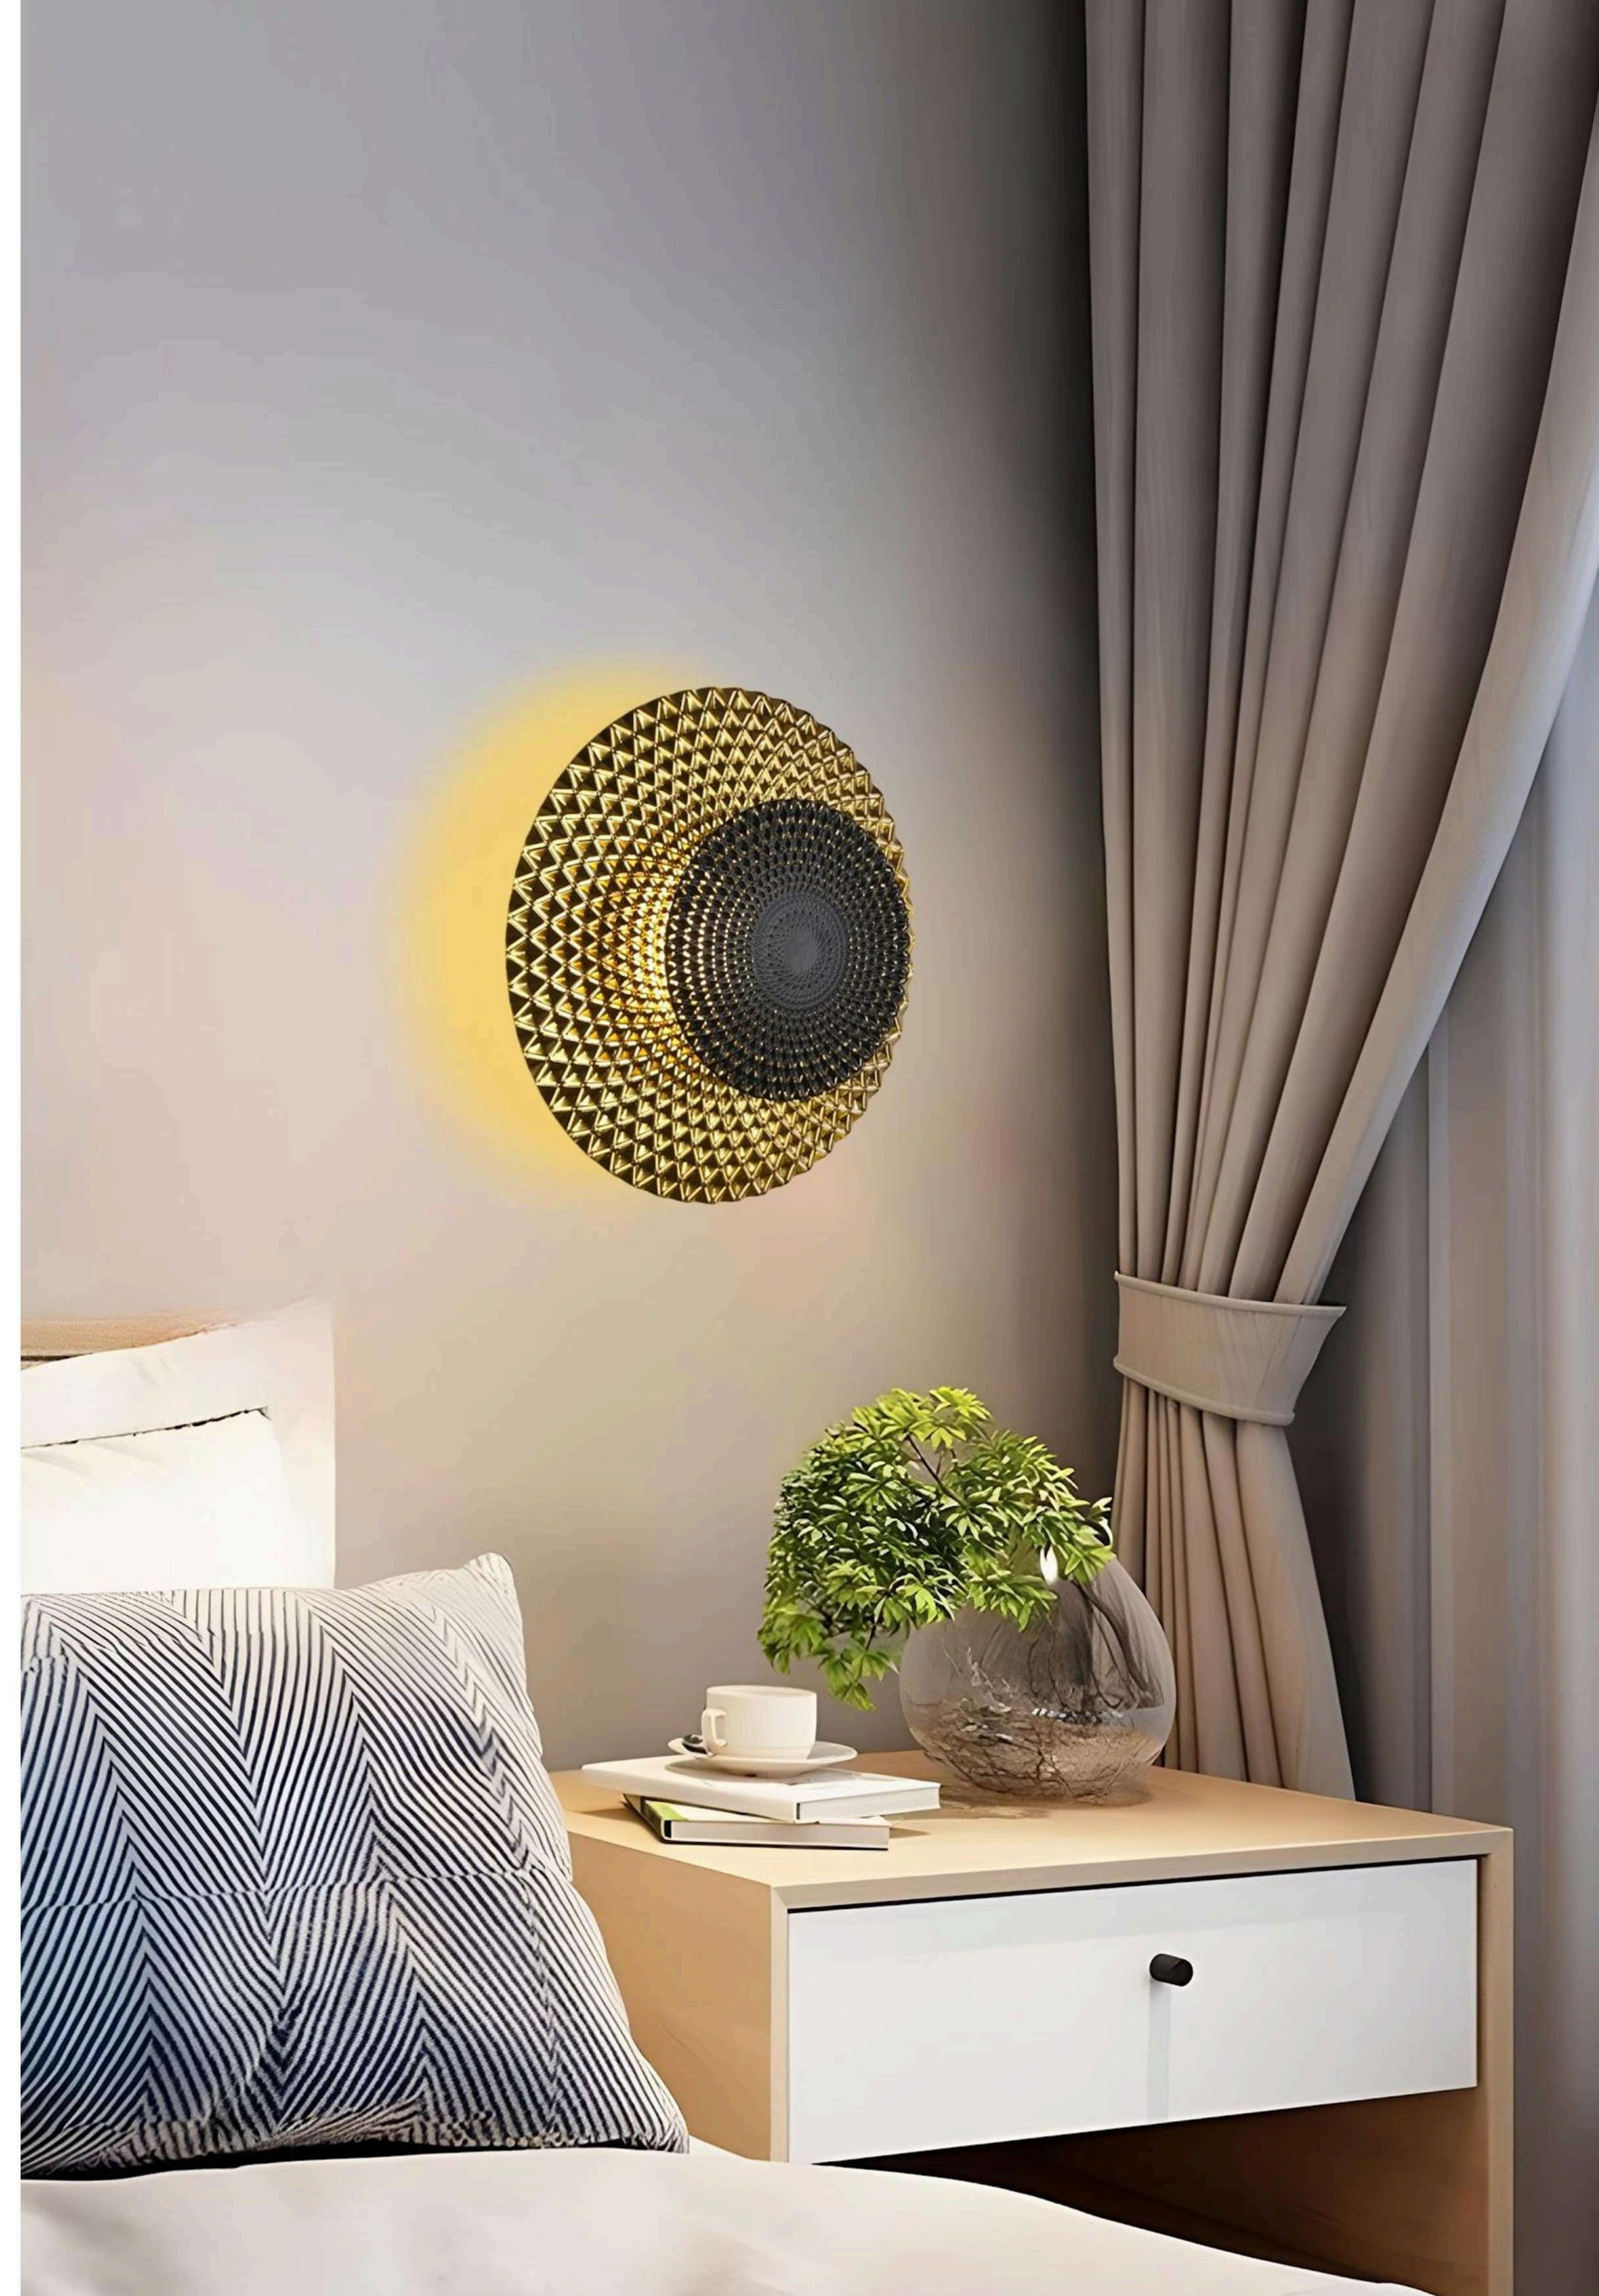

DRL 4020/270CP

Copper + Black
Metal
270mm(D)
Lamp- 6W LED