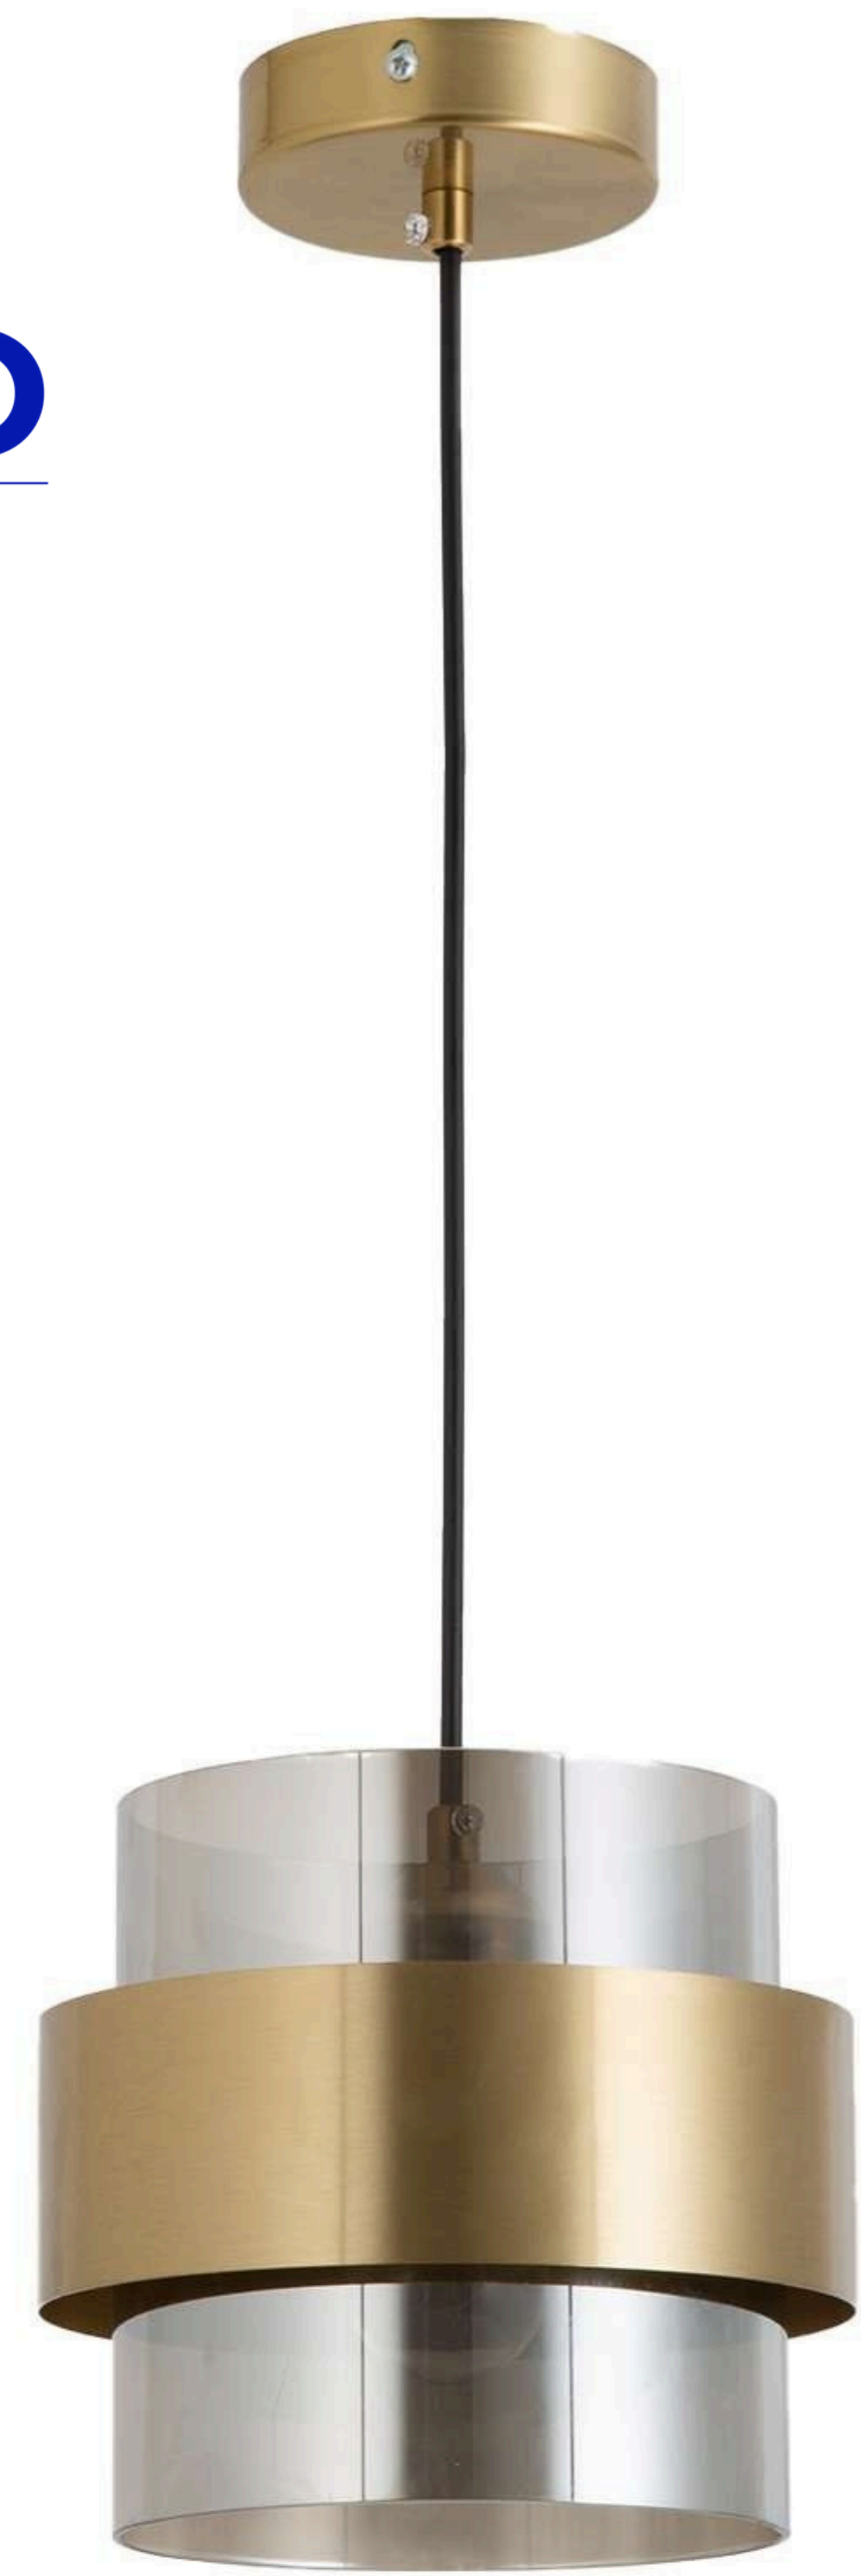

DRL 4075

**Black + Smoke Glass
Metal + Glass
350mm(D)*1000mm(H)
Lamp-18W LED**

DRL 4076

**Black + Amber Glass
Metal + Glass
350mm(D)*1000mm(H)
Lamp-18W LED**

DRL 4077

**Brass Gold + Amber Glass
Metal + Glass
700mm(L)*1000mm(H)
Lamp-24W LED**

DRL 4078

Black + Smoke Glass
Metal + Glass
350mm(D)*1000mm(H)
Lamp-E27

DRL 4079

Brass Gold + Amber Glass
Metal + Glass
350mm(D)*1000mm(H)
Lamp-E27

DRL 4080

**Brass Gold + Smoke Glass
Metal + Glass
170mm(D)*170mm(H)
Lamp-E27**

DRL 4081

**Brass Gold + Amber Glass
Metal + Glass
170mm(D)*170mm(H)
Lamp-E27**

DRL 4082

**Brass Gold + Smoke Glass
Metal + Glass
350mm(D)*1000mm(H)
Lamp-12W**

DRL 4083

**Brass Gold + Amber Glass
Metal + Glass
350mm(D)*1000mm(H)
Lamp-12W**